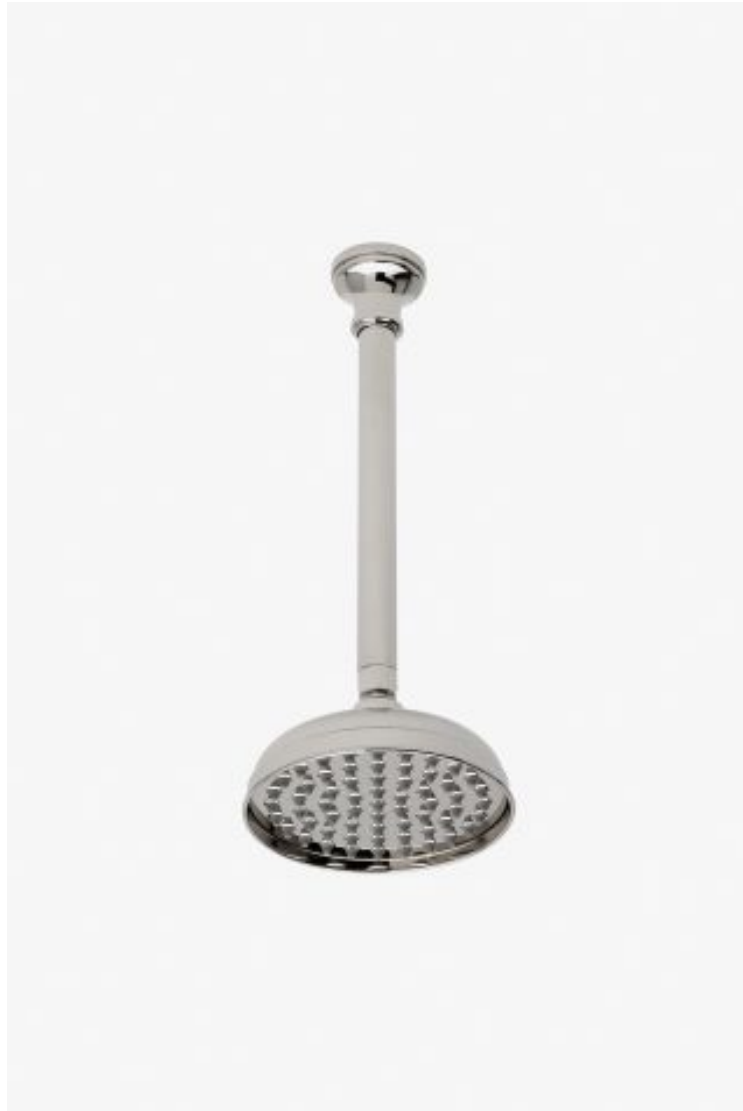

# Etoile

Etoile 6" Showerhead with 12" Ceiling Mounted Shower Arm

*Style #: ETS161*

Available in Burnished Nickel, Gold, Burnished Brass, Dark Nickel, Vintage Brass, Brass, Dark Brass, Nickel, Copper, Matte Nickel, Chrome and Matte Gold

## THE COLLECTION: Etoile

Defined elegance. Etoile has a European sophistication with a timeless sense of chic.

---

### FEATURES

- Made of Brass
  - Features a swivel 6" showerhead with easy clean rubber nozzles
  - Includes a 12" ceiling mounted shower arm
  - Stocked in Brass, Chrome, Nickel and Matte Nickel
  - Showerhead available in 1.75gpm (6.6L/min) flow rate
- 