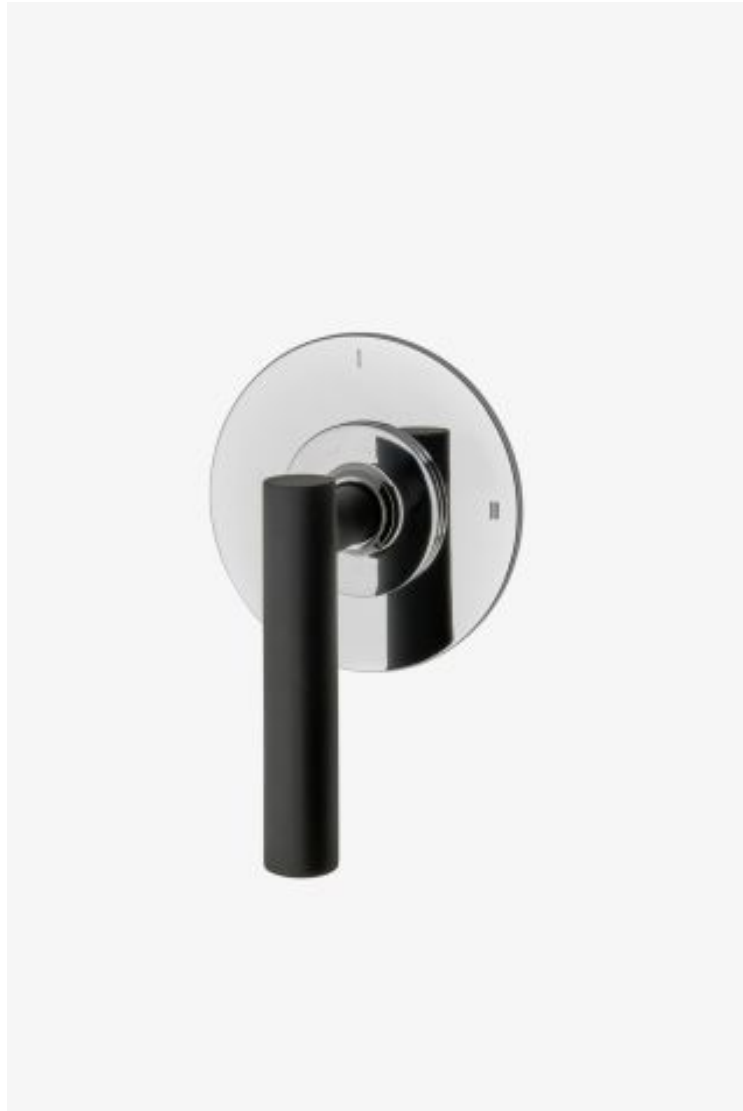

ESTB. 1978

WATERWORKS

Bond

**Bond Rally Series Two Way Pressure Balance Diverter Trim with Roman Numerals
and Lever Handle**

Style #: B2P12S

Available in Chrome/Sport Black

ESTB. 1978

WATERWORKS

THE COLLECTION: Bond

Modern designs infused with rare soul and artistry. Explore our wide range of Bond bath and kitchen elements, from fittings to fixtures to hardware.

FEATURES

- Lever Handle
 - For use with a Pressure Balance shower system and two waterway outlets such as a handshower, shower head, or tub spout
 - Features a Sport Black Finish, smooth and velvety to the touch
 - Stocked in Chrome/Sport Black
 - Requires rough valve, sold separately: GUDV2P (USA) or GU2PDV (UK/International)
-

AVAILABLE OPTIONS

Metal Finish	Item Number	Price
Chrome/Sport Black	B2P12S-CSB	\$633
