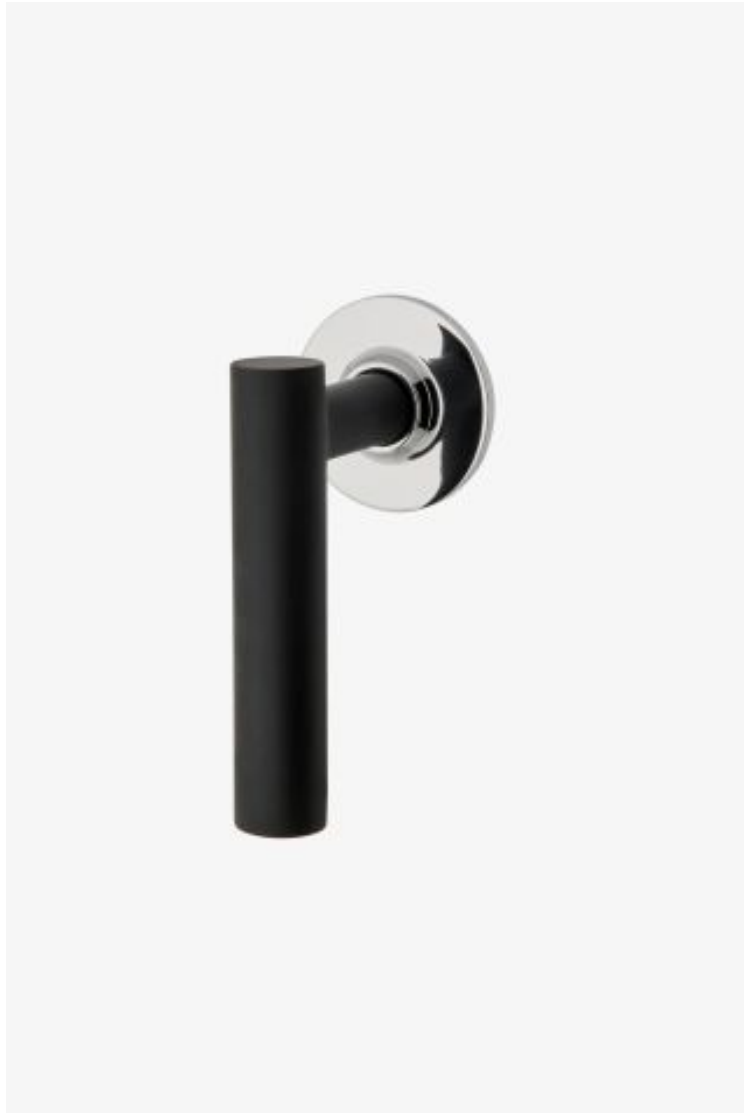

## Bond Rally Series Volume Control with Lever Handle

*Style #: BVC12S*

Available in Chrome/Sport Black

ESTB. 1978

WATERWORKS

## FEATURES

- Lever Handle
  - Used to control water flow to a single waterway outlet such as a showerhead, handshower, or tub spout
  - Features a Sport Black Finish, smooth and velvety to the touch
  - Stocked in Chrome/Sport Black
  - Requires rough valve, sold separately: GUVVC18/ GUVVC19 (1/2") or GUVVC16 /GUVVC17 (3/4")
- 