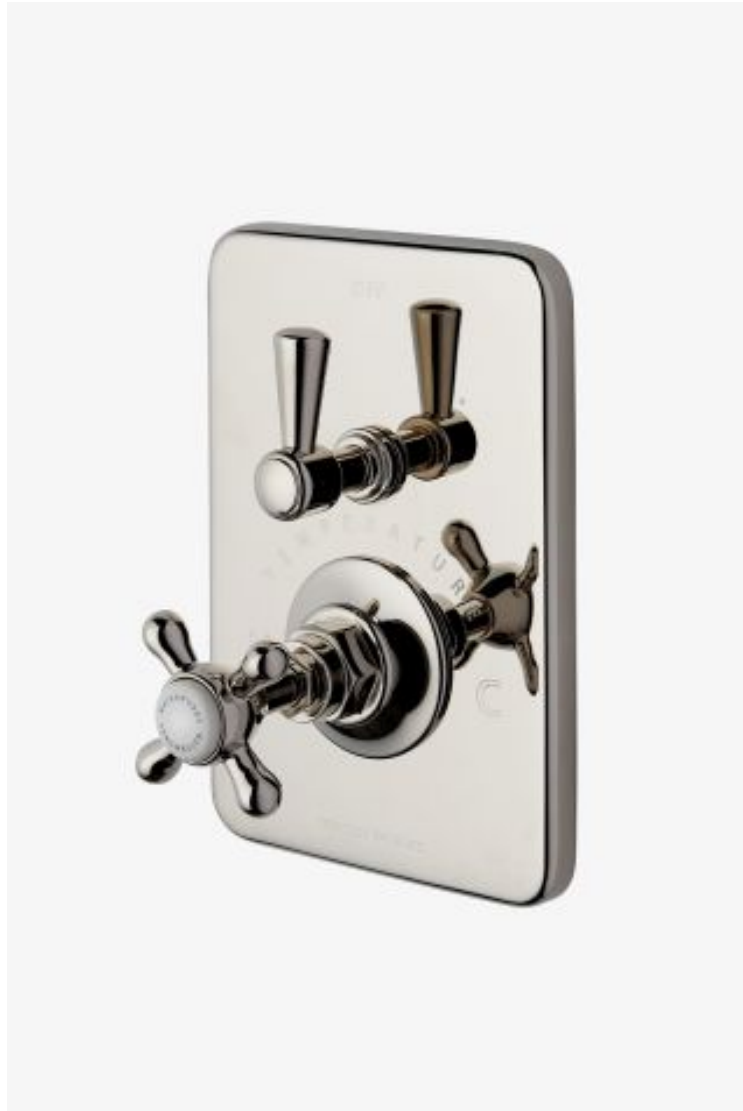

ESTB. 1978

WATERWORKS

Highgate

Highgate Integrated Thermostatic and Diverter Trim with Cross Handle

Style #: HGTH22

Available in Copper, Matte Gold, Chrome, Burnished Brass, Gold, Burnished Nickel, Dark Nickel, Matte Nickel, Vintage Brass, Brass, Dark Brass and Nickel

ESTB. 1978

WATERWORKS

THE COLLECTION: Highgate

Our take on old English style: simple, functional shapes, detailed with white porcelain indices and hexagonal accents for a timeless feel.

FEATURES

- Features Cross Handle
 - Smooth handle operation with haptic "clicks" at each diverter position for tactile feedback
 - A solid brass trim plate features engraved TEMPERATURE along with H and C markings.
 - Stocked in Chrome, Nickel and Brass
 - Requires rough valve, sold separately: GUTH62 or GUTH63 (USA) or GU62TH or GU63TH (UK/International)
-