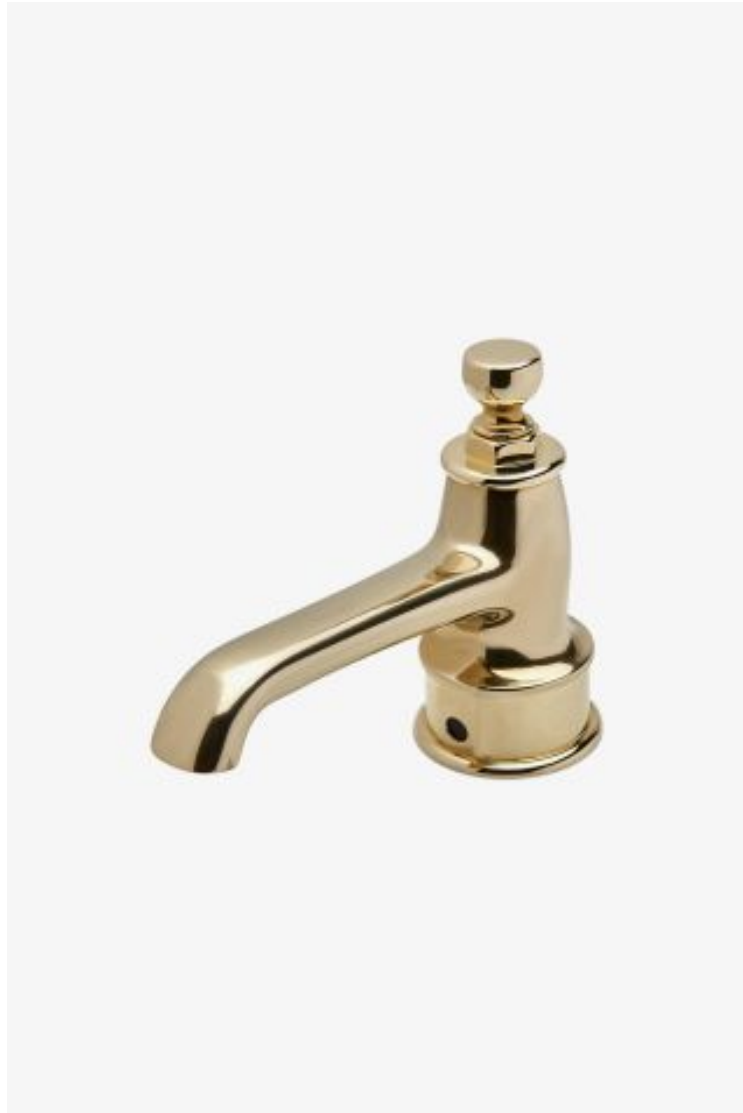

## Highgate Touchless Lavatory Faucet

*Style #: HGLST1*

Available in Brass

ESTB. 1978

WATERWORKS

## THE COLLECTION: Highgate

Our take on old English style: simple, functional shapes, detailed with white porcelain indices and hexagonal accents for a timeless feel.

---

## FEATURES

- The compact dual-temp mixing valve is installed under the sink, water temperature can be adjusted according to user preference
  - Dual-temp mixing valve, infrared sensor and battery pack housed in streamlined box for seamless installation
  - Infrared sensor integrated into the spout base, detection distance: 4-3/4" [120mm]. Background suppression technology ensures detection reliability
  - Flow is metered and shut-off after 8 seconds achieving a water usage rate of 0.16 gallons per cycle (gpc)
  - Battery Operated with 6 AA batteries included. Lavatory drain and supply hoses sold separately
- 