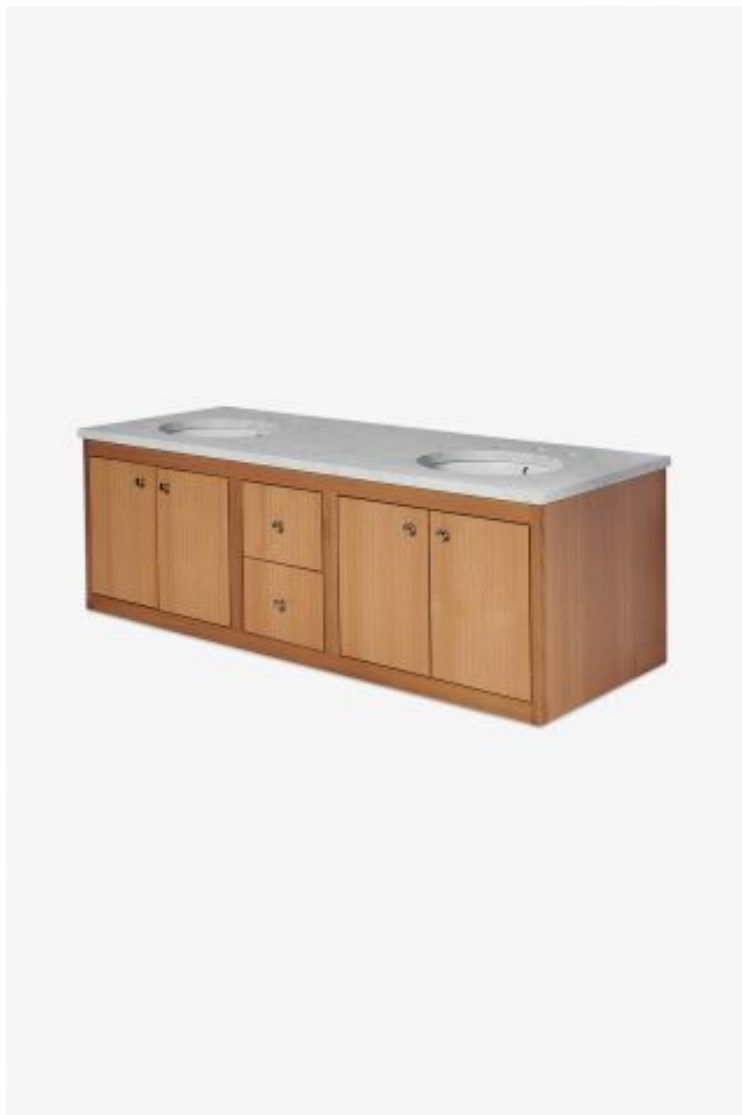

ESTB. 1978

WATERWORKS

Alta

Alta Double Floating Vanity 67" x 24 1/2" x 22 1/4" with Slab, 4" x 3/4" Backsplash,
and Saxby Sinks

Style #: ALVN06

Available in Clear Oak, Arabescato and Carrara

ESTB. 1978

WATERWORKS

THE COLLECTION: Alta

Modern & minimalist. Alta incorporates mid-century elements with notable architectural & industrial influences.

FEATURES

- Floating Vanity with two drawers
 - Stocked in Clear Oak Finish
 - Hardware Sold Separately
 - Includes Saxby sinks and choice of stocked stone tops in Carrara or Arabescato.
 - Install with or without backsplash (included)
-