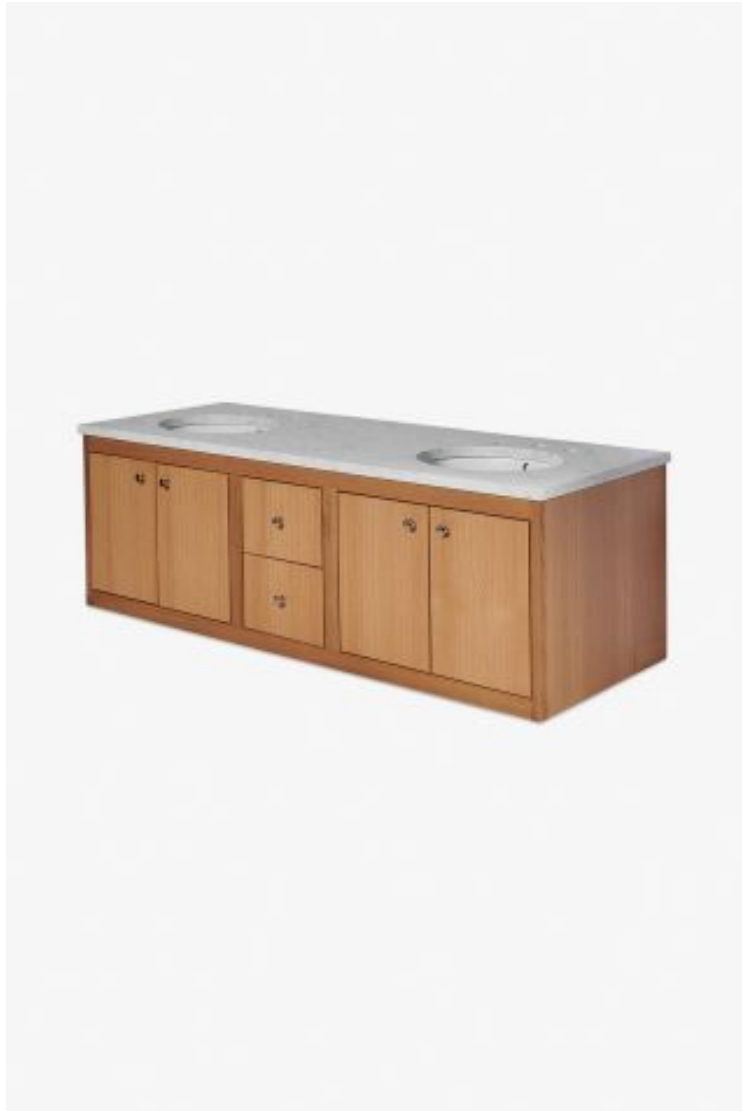

ESTB. 1978

WATERWORKS

Alta

Alta Double Floating Vanity 67" x 24 1/2" x 22 1/4" with Slab, 4" x 3/4" Backsplash,
and Saxby Sinks

Style #: ALVN06

Available in Clear Oak, Arabescato and Carrara

ESTB. 1978

WATERWORKS

THE COLLECTION: Alta

Modern & minimalist. Alta incorporates mid-century elements with notable architectural & industrial influences.

FEATURES

- Floating Vanity with two drawers
 - Stocked in Clear Oak Finish
 - Hardware Sold Separately
 - Includes Saxby sinks and choice of stocked stone tops in Carrara or Arabescato.
 - Install with or without backsplash (included)
-