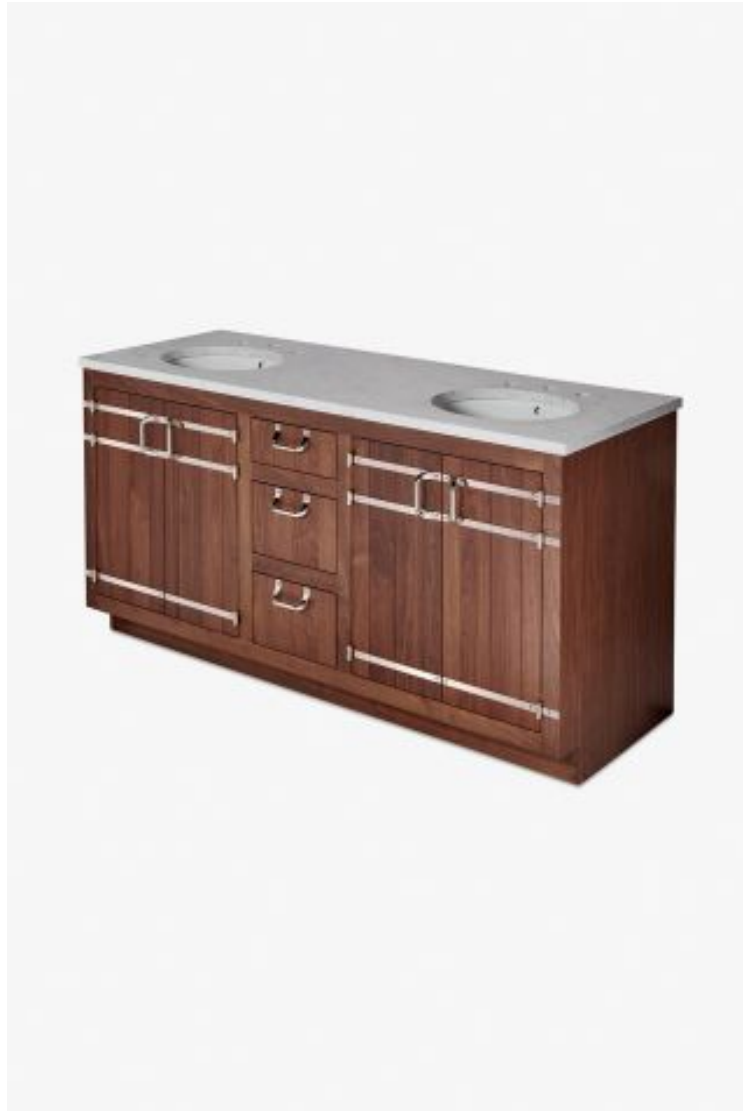

# Bridle

**Bridle Double Vanity with Hardware 66" x 24" x 33 1/4"**

*Style #: 999492*

Available in Clear Oak, Steel, Driftwood, Chalk, Midnight, Franklin Gray, Antique Walnut, Whisper, Brass and Nickel

ESTB. 1978

## THE COLLECTION: Bridle

With its distinctive v-groove paneling and metal strapping, Bridle projects a French neoclassical sensibility, with details from vintage luggage and honest plank doors.

---

## FEATURES

- Vanity with three drawers and Integrated Hardware
- Stocked in Clear Oak, Antique Walnut Finish or Factory Finished in Chalk, Driftwood, Midnight, Steel, Franklin Gray, or Whisper
- Specify Brass or Nickel Hardware when ordering
- Top and Sinks Sold Separately