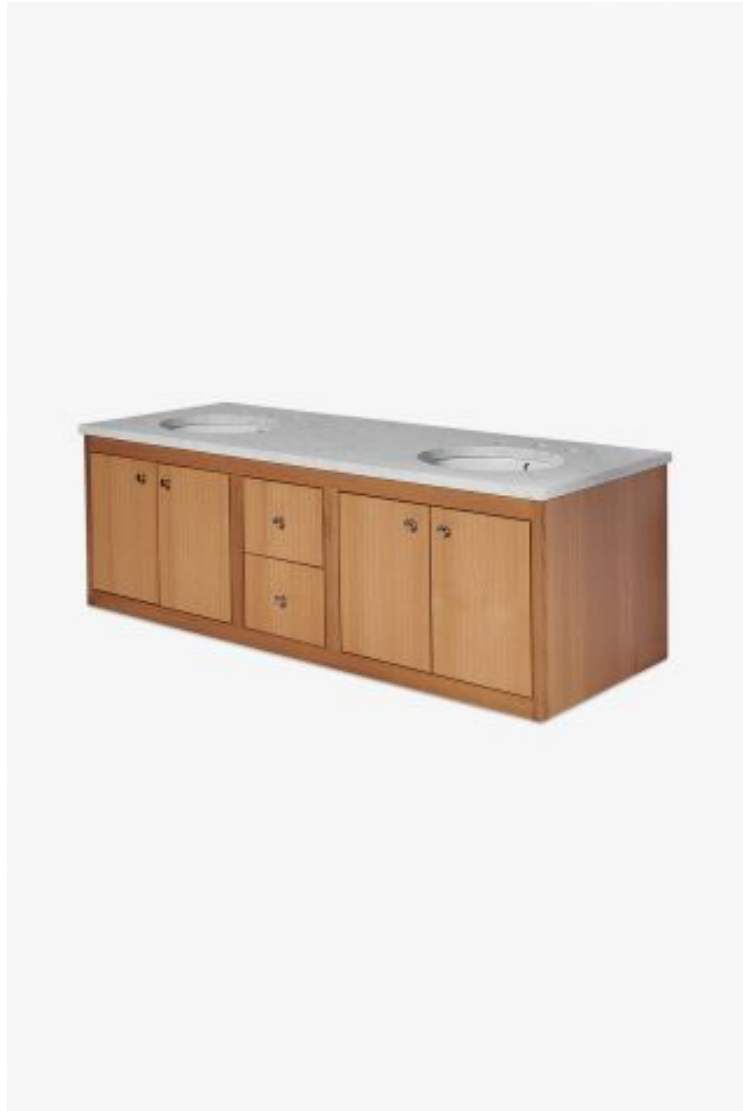

# Alta

**Alta Double Floating Vanity 66" x 24" x 21" - BASE ONLY**

*Style #: 999496*

Available in Clear Oak

ESTB. 1978

WATERWORKS

### THE COLLECTION: Alta

Modern & minimalist. Alta incorporates mid-century elements with notable architectural & industrial influences.

---

### FEATURES

- Floating Vanity with two drawers
  - Stocked in Clear Oak Finish
  - Hardware Sold Separately
  - Top and Sinks Sold Separately
- 