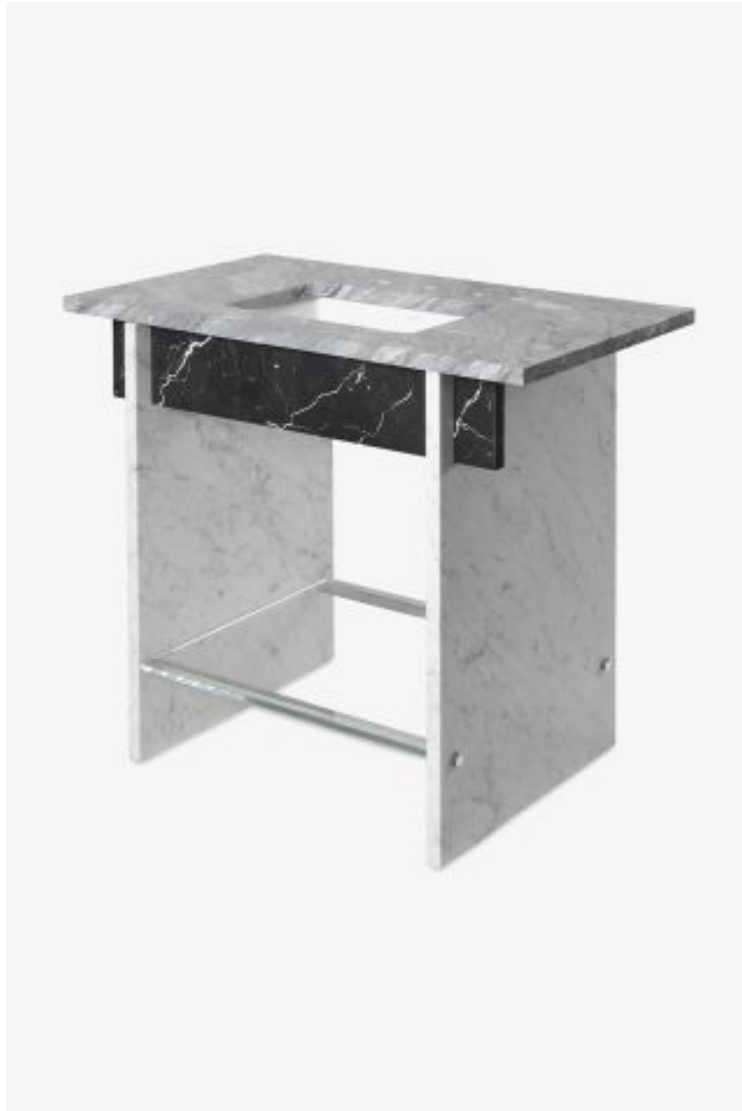

# Rhea

Rhea Marble Two Leg Single Washstand with Top and Sink 42" x 24" x 35"

*Style #: RHWS01*

Available in Carrara, Arabescato, Multi Color, Brass and Nickel

ESTB. 1978

WATERWORKS

#### THE COLLECTION: Rhea

A substantial and sculptural modern washstand, crafted from the finest marble: Arabescato, Carrara, Bardiglio or Nero Marquina, or in any combination that you specify. Glass and solid brass accents add unique dimension to the contemporary theme.