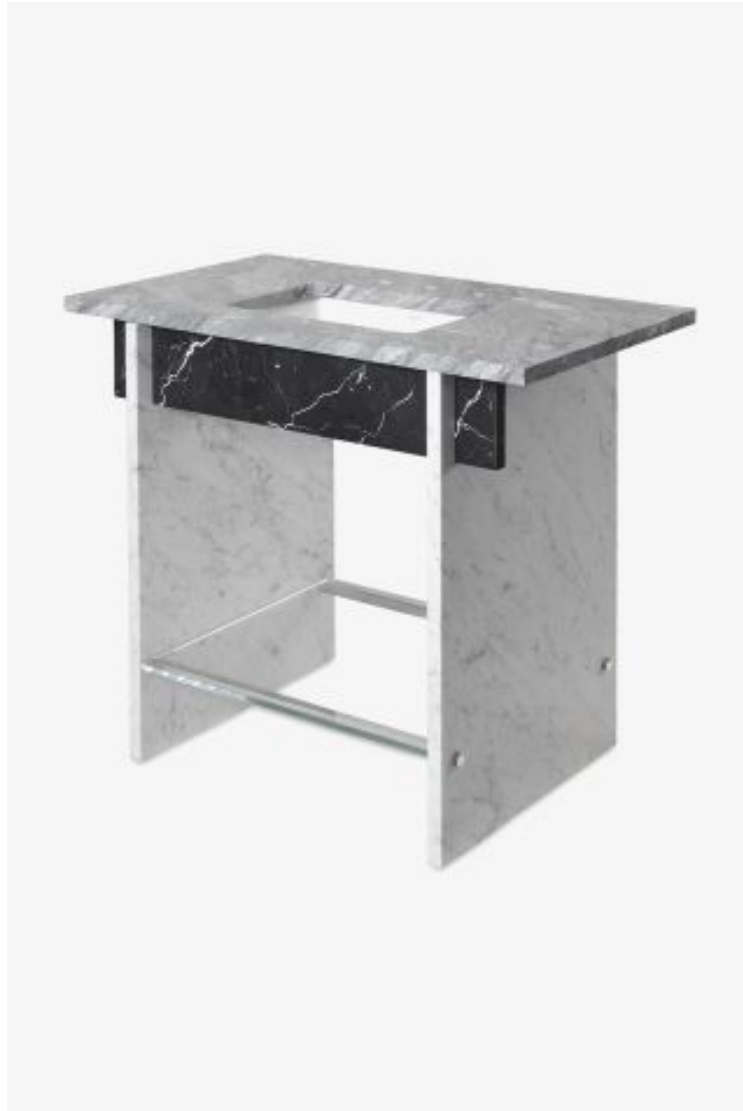

ESTB. 1978

WATERWORKS

Rhea

Rhea Marble Two Leg Single Washstand with Top and Sink 42" x 24" x 35"

Style #: RHWS01

Available in Carrara, Arabescato, Multi Color, Brass and Nickel

ESTB. 1978

WATERWORKS

THE COLLECTION: Rhea

A substantial and sculptural modern washstand, crafted from the finest marble: Arabescato, Carrara, Bardiglio or Nero Marquina, or in any combination that you specify. Glass and solid brass accents add unique dimension to the contemporary theme.

FEATURES

- Italian Marble
- Offered in Honed Arabescato, Honed Carrara or a combination of Honed Carrara/Bardiglio/Nero stones (shown)
- Slab and sink included
- Includes Glass shelf with brass accents
- Stone and stone finish are customizable