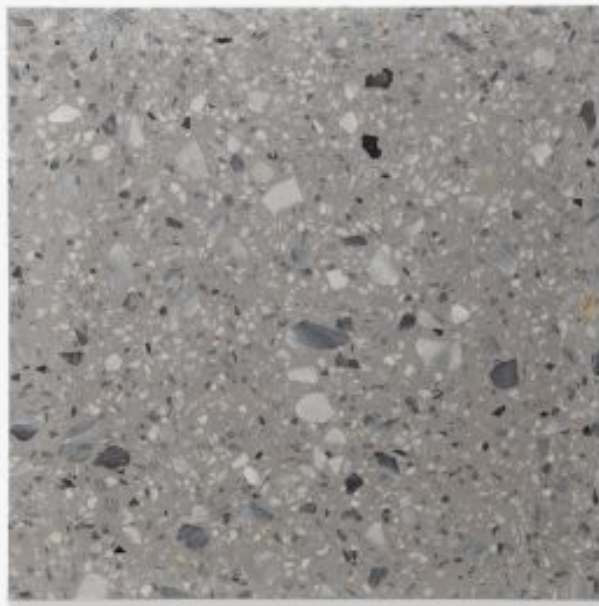

ESTB. 1978

WATERWORKS

Portlandia

Portlandia Terrazzo Armonia Field Tile 24 x 24 x 3/4

Style #: POF24A

ESTB. 1978

WATERWORKS

THE COLLECTION: Portlandia

A harmonious blend of terrazzo and solid cement tiles. Handcrafted by Italian artisans, they give walls and floors a cool urbane look.

FEATURES

- The terrazzo used in Armonia create a beautiful blend of different sizes of marble and stone chips and the varying sizes of terrazzo takes inspiration from floors made using brook stones laid in cement and lime in Greece.
 - The palette is more tonal between the cement and terrazzo.
 - Available in 16x16 and 24x24
 - Available in 4 colors
 - Available in antiqued, honed or polished
-