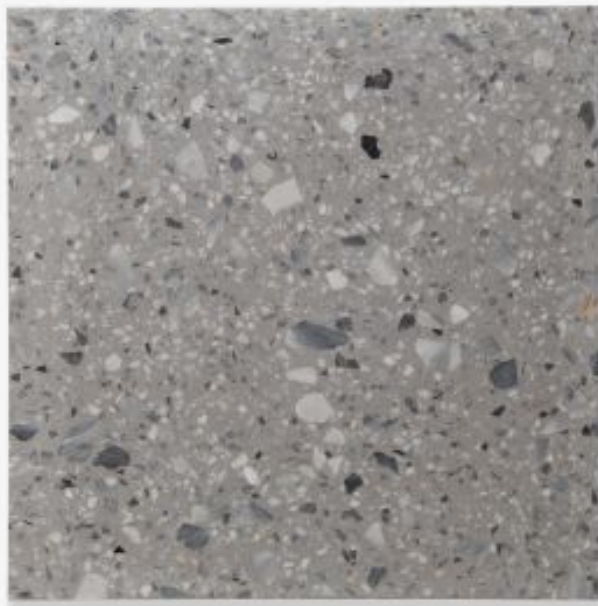

# Portlandia

Portlandia Terrazzo Armonia Field Tile 16 x 16 x 3/4

*Style #: POF16A*

ESTB. 1978

W A T E R W O R K S

#### FEATURES

- The terrazzo used in Armonia create a beautiful blend of different sizes of marble and stone chips and the varying sizes of terrazzo takes inspiration from floors made using brook stones laid in cement and lime in Greece.
  - The palette is more tonal between the cement and terrazzo.
  - Available in 16x16 and 24x24
  - Available in 4 colors
  - Available in antiqued, honed or polished
-