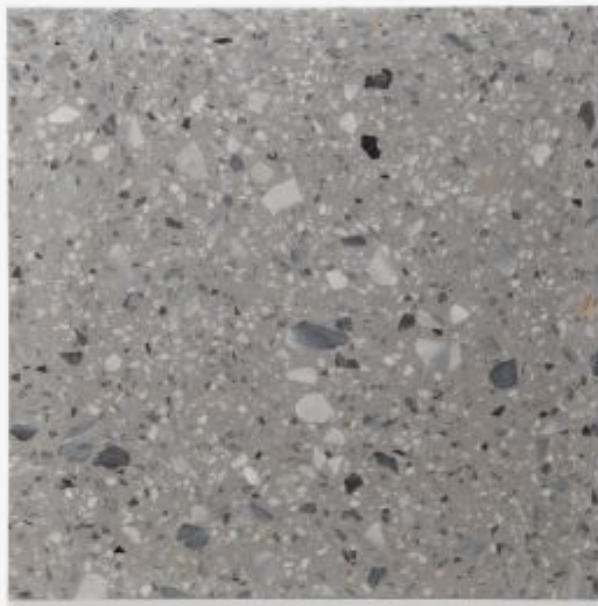

# Portlandia

Portlandia Terrazzo Armonia Field Tile 16 x 16 x 3/4

*Style #: POF16A*

ESTB. 1978

WATERWORKS

#### FEATURES

- The terrazzo used in Armonia create a beautiful blend of different sizes of marble and stone chips and the varying sizes of terrazzo takes inspiration from floors made using brook stones laid in cement and lime in Greece.
  - The palette is more tonal between the cement and terrazzo.
  - Available in 16x16 and 24x24
  - Available in 4 colors
  - Available in antiqued, honed or polished
-