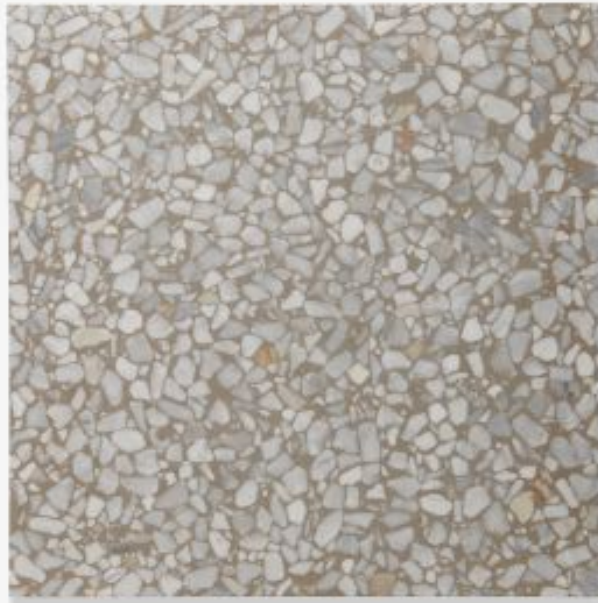

ESTB. 1978

WATERWORKS

Portlandia

Portlandia Terrazzo Liscia Field Tile 16 x 16 x 3/4

Style #: POF16L

ESTB. 1978

WATERWORKS

THE COLLECTION: Portlandia

A harmonious blend of terrazzo and solid cement tiles. Handcrafted by Italian artisans, they give walls and floors a cool urbane look.

FEATURES

- The Liscia assortment of Portlandia is defined by the smooth soft edges of the terrazzo.
 - The color palette showcases contrast between the terrazzo and the base cement color.
 - Available in 16x16 and 24x24
 - Available in 5 colors
 - Available in antiqued, honed or polished
-