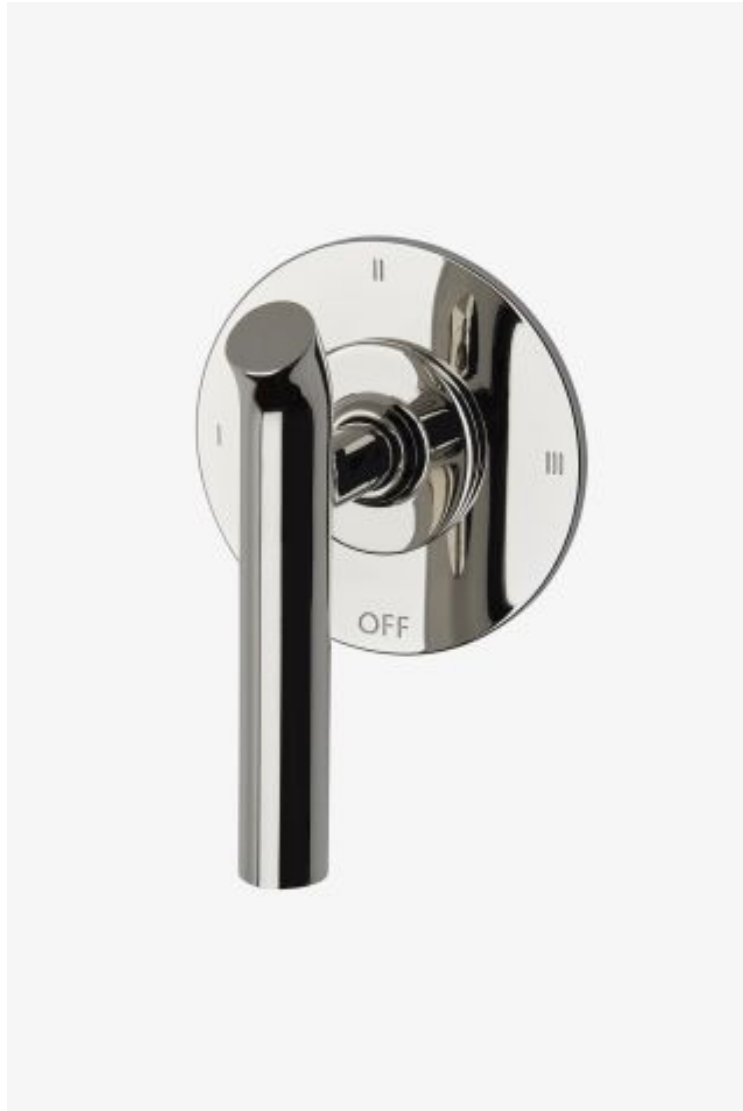

ESTB. 1978

WATERWORKS

Bond

Bond Solo Series Three Way Thermostatic Diverter Trim with Roman Numerals and Lever Handle

Style #: B3T110

Available in Matte Nickel, Dark Brass, Brass, Vintage Brass, Nickel, Copper, Matte Gold, Chrome, Burnished Brass, Gold, Burnished Nickel and Dark Nickel

ESTB. 1978

WATERWORKS

THE COLLECTION: Bond

Modern designs infused with rare soul and artistry. Explore our wide range of Bond bath and kitchen elements, from fittings to fixtures to hardware.

FEATURES

- Lever Handle
 - For use with a Thermostatic shower system and three waterway outlets such as a handshower, shower head, and tub spout
 - Features Uprturned Lever Handles
 - Stocked in Chrome, Nickel, Brass and Dark Nickel
 - Requires rough valve, sold separately: GUDV66
-

AVAILABLE OPTIONS

Metal Finish	Item Number	Price
Chrome	B3T110-C	\$503
Nickel	B3T110-N	\$503
Brass	B3T110-B	\$503
Matte Nickel	05-01264-46560	\$644
Burnished Nickel	05-11532-45271	\$644
Burnished Brass	05-02879-62960	\$644
Copper	05-05158-22110	\$785
Vintage Brass	B3T110-VTB	\$785
Dark Brass	05-03772-55508	\$785
Dark Nickel	B3T110-DN	\$785
Gold	05-99640-43405	\$1,208
Matte Gold	05-38503-08377	\$1,208