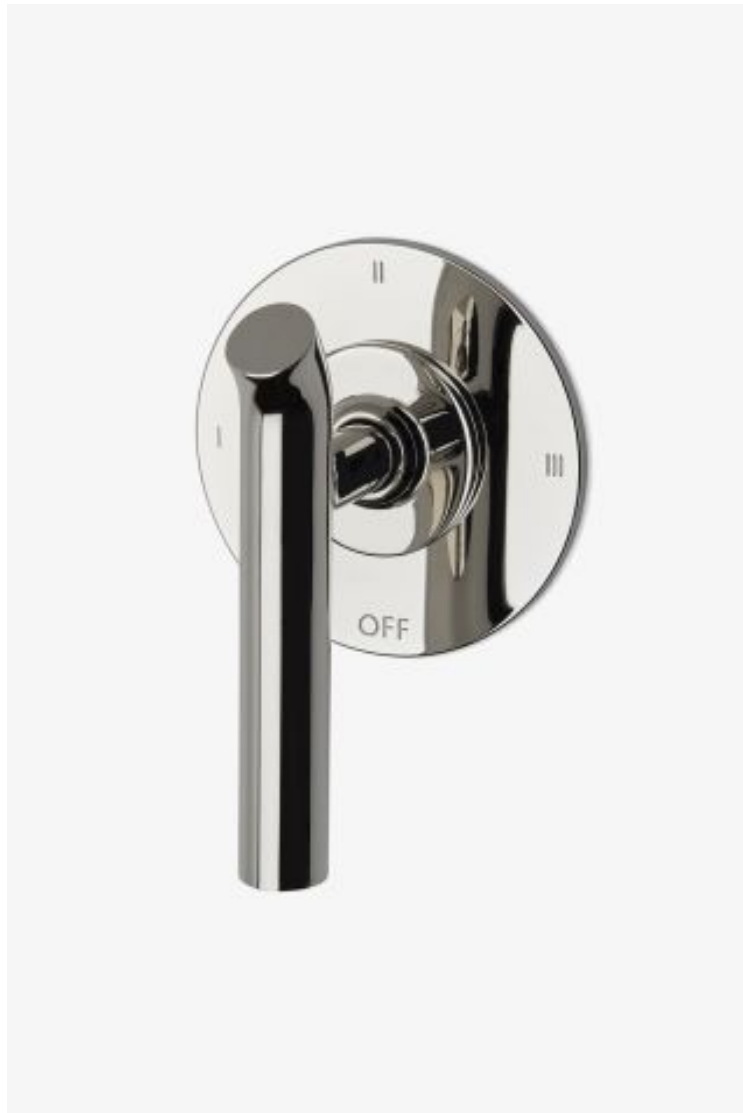

ESTB. 1978

WATERWORKS

Bond

Bond Solo Series Three Way Thermostatic Diverter Trim with Roman Numerals and Lever Handle

Style #: B3T110

Available in Vintage Brass, Nickel, Copper, Matte Gold, Chrome, Burnished Brass, Gold, Burnished Nickel, Dark Nickel, Matte Nickel, Dark Brass and Brass

ESTB. 1978

WATERWORKS

THE COLLECTION: Bond

Modern designs infused with rare soul and artistry. Explore our wide range of Bond bath and kitchen elements, from fittings to fixtures to hardware.

FEATURES

- Lever Handle
 - For use with a Thermostatic shower system and three waterway outlets such as a handshower, shower head, and tub spout
 - Features Uprturned Lever Handles
 - Stocked in Chrome, Nickel, Brass and Dark Nickel
 - Requires rough valve, sold separately: GUDV66
-

AVAILABLE OPTIONS

Metal Finish	Item Number	Price
Chrome	05-55802-02211	\$503
Nickel	05-61560-45110	\$503
Brass	05-16277-68497	\$503
Matte Nickel	05-01264-46560	\$644
Burnished Nickel	05-11532-45271	\$644
Burnished Brass	05-02879-62960	\$644
Copper	05-05158-22110	\$785
Vintage Brass	B3T110-VTB	\$785
Dark Brass	05-03772-55508	\$785
Dark Nickel	05-51245-05163	\$785
Gold	05-99640-43405	\$1,208
Matte Gold	05-38503-08377	\$1,208