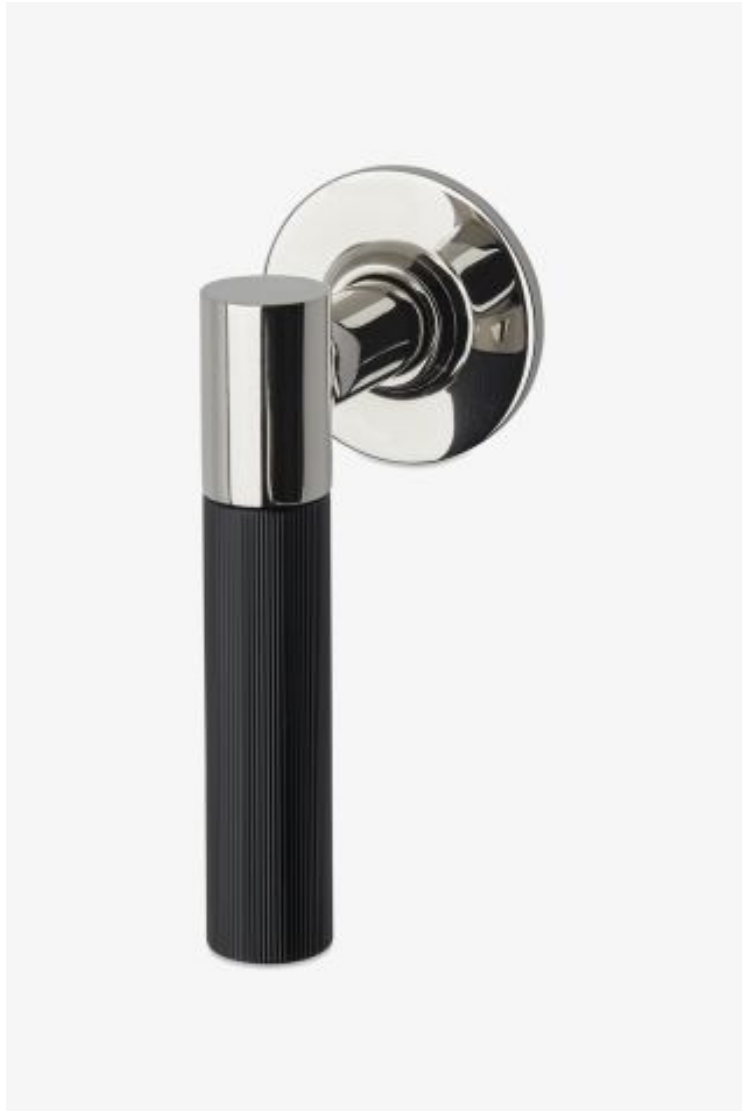

ESTB. 1978

WATERWORKS

Bond

Bond Union Series Volume Control with Enamel Guilloche Lines Lever Handle

Style #: BVC12D

Available in Brass/White Enamel, Brass/Black Enamel, Nickel/White Enamel and Nickel/Black Enamel

ESTB. 1978

WATERWORKS

THE COLLECTION: Bond

Modern designs infused with rare soul and artistry. Explore our wide range of Bond bath and kitchen elements, from fittings to fixtures to hardware.

FEATURES

- Lever Handle
 - Used to control water flow to a single waterway outlet such as a showerhead, handshower, or tub spout
 - Features Guilloche Lines combined with Enamel Handle
 - Stocked in Nickel and Brass
 - Requires rough valve, sold separately: GUVC18/ GUVC19 or GUVC16 /GUVC17
-

AVAILABLE OPTIONS

Metal Finish	Item Number	Price
Brass/White Enamel	BVC12D-BWH	\$588
Nickel/Black Enamel	BVC12D-NBK	\$588
Nickel/White Enamel	BVC12D-NWH	\$588
Brass/Black Enamel	BVC12D-BBK	\$588