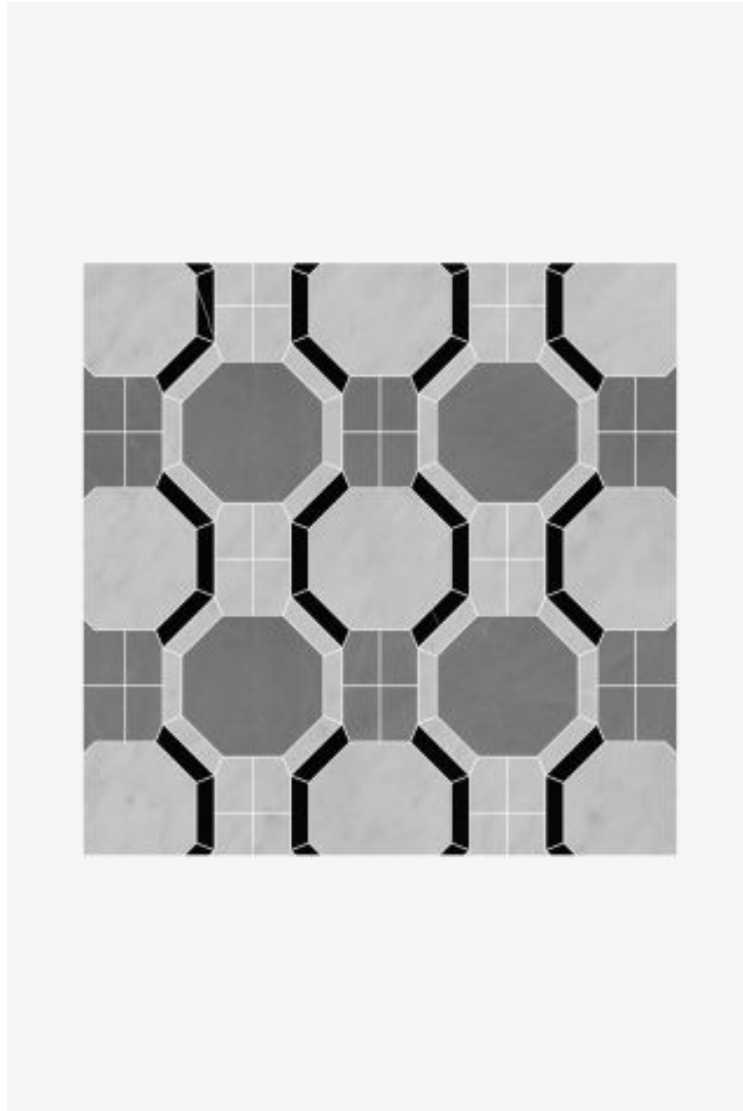

ESTB. 1978

WATERWORKS

MasterPiece

MasterPiece Octagon Weave Petite Mosaic

Style #: MPMOOP

ESTB. 1978

W A T E R W O R K S

THE COLLECTION: MasterPiece

Referencing classic wood designs, these capture the beauty of stone with an unexpected interplay of its veining and shadings. Designs can be scaled up or down to suit your space.

FEATURES

- The unique and natural beauty of stone unleashes infinite design possibilities.
 - Choose your pattern to create expansive statements or a dash of detail, for a beautiful one-of-a-kind installation.
 - Palette of 65 versatile stone colors; selection expands from neutral tones into a full spectrum of color.
 - All patterns available in a Petite or Grande scale. Equally transformative on walls and floors.
 - Custom colorways can be created using any of the stones or finishes available in the MasterPiece color palette.
-