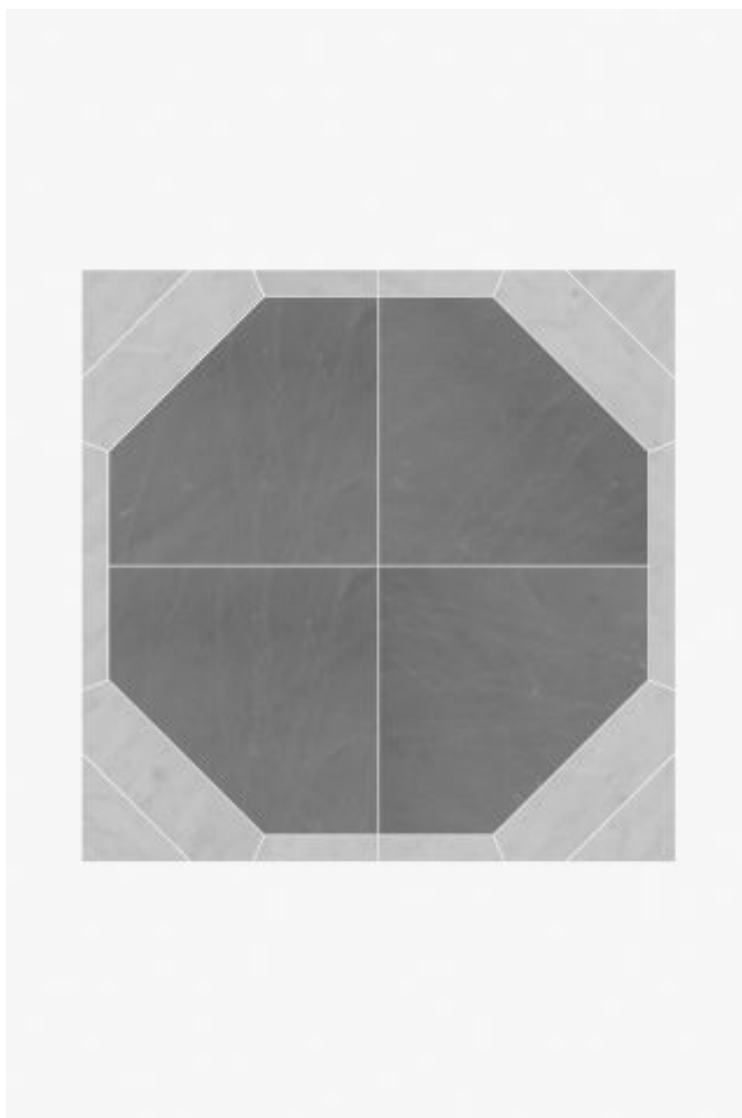

ESTB. 1978

WATERWORKS

MasterPiece

MasterPiece Octagon Weave Grande Mosaic

Style #: MPMOOG

ESTB. 1978

W A T E R W O R K S

THE COLLECTION: MasterPiece

Referencing classic wood designs, these capture the beauty of stone with an unexpected interplay of its veining and shadings. Designs can be scaled up or down to suit your space.

FEATURES

- The unique and natural beauty of stone unleashes infinite design possibilities.
 - Choose your pattern to create expansive statements or a dash of detail, for a beautiful one-of-a-kind installation.
 - Palette of 65 versatile stone colors; selection expands from neutral tones into a full spectrum of color.
 - All patterns available in a Petite or Grande scale. Equally transformative on walls and floors.
 - Custom colorways can be created using any of the stones or finishes available in the MasterPiece color palette.
-