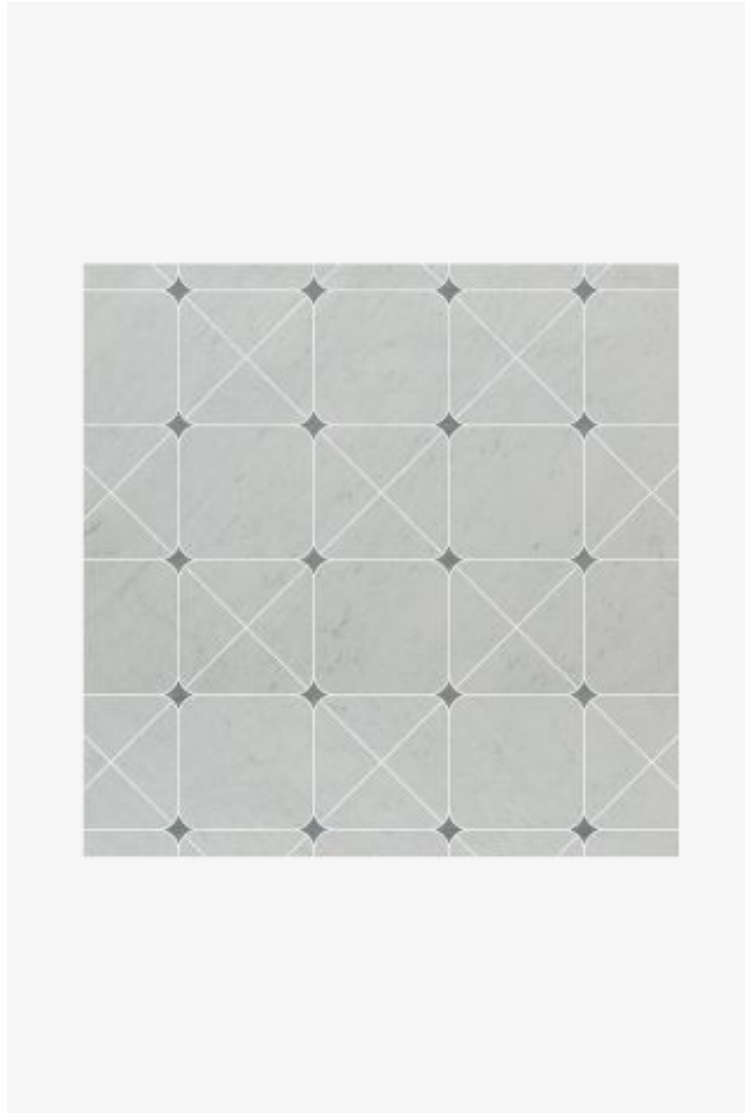

ESTB. 1978

WATERWORKS

Luminaire

Luminaire Constellation Mosaic

Style #: LMMOCN

ESTB. 1978

WATERWORKS

THE COLLECTION: Luminaire

Consistent and confident, flexible but direct, these waterjet mosaics deliver simple graphic shapes and repeating patterns that transform walls and floors.

FEATURES

- Consistent and confident, our collection delivers graphic shapes, repetitious patterns of weaves, circles and simple shapes
 - Handmade mosaics made by skilled artisans
 - Color palette of 32 stones and 3 finishes to choose from to create a one of a kind mosaic
 - Flexible options in a range of styles that add value and artistry to any space
 - Custom colorways can be created using any of the stones or finishes available in the Luminaire color palette
-