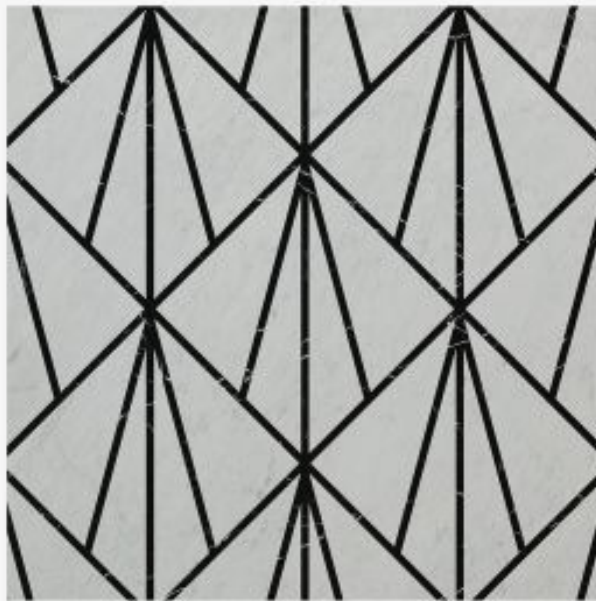

ESTB. 1978

WATERWORKS

Luminaire

Luminaire Pyramid Mosaic

Style #: LMMOPY

ESTB. 1978

WATERWORKS

THE COLLECTION: Luminaire

Consistent and confident, flexible but direct, these waterjet mosaics deliver simple graphic shapes and repeating patterns that transform walls and floors.

FEATURES

- Consistent and confident, our collection delivers graphic shapes, repetitious patterns of weaves, circles and simple shapes
 - Handmade mosaics made by skilled artisans
 - Color palette of 32 stones and 3 finishes to choose from to create a one of a kind mosaic
 - Flexible options in a range of styles that add value and artistry to any space
 - Custom colorways can be created using any of the stones or finishes available in the Luminaire color palette
-