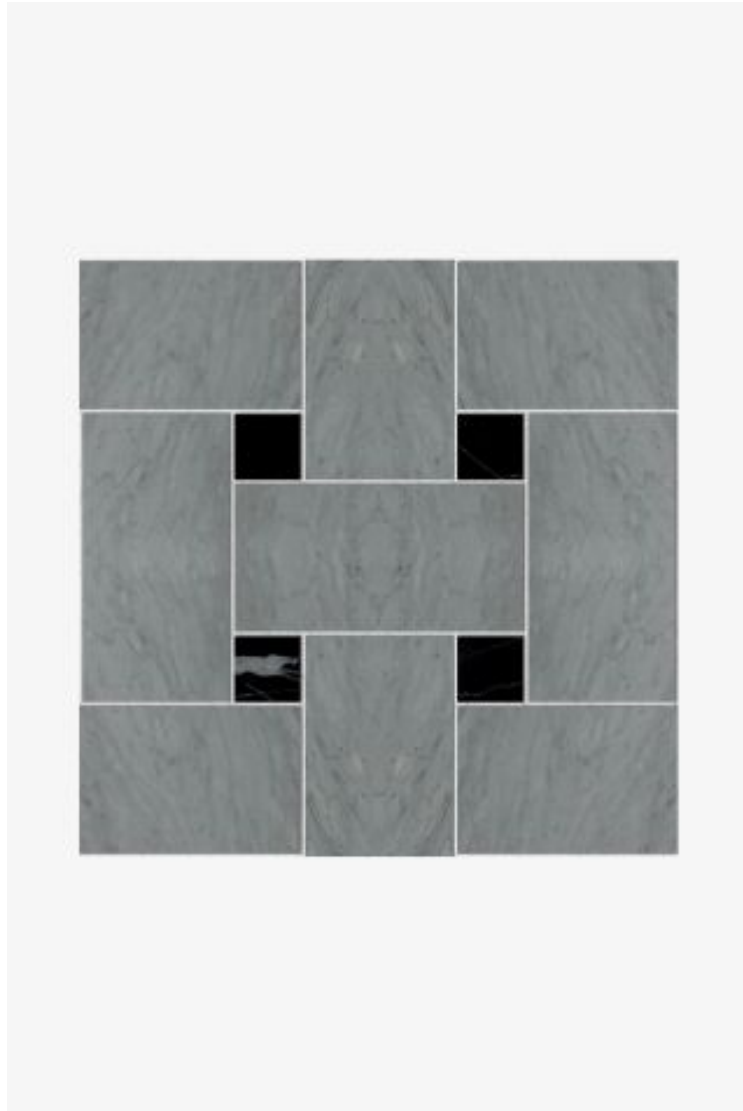

# Luminaire

Luminaire 7.5cm x 15cm Basketweave Mosaic

*Style #: LMMOB7*

ESTB. 1978

WATERWORKS

## FEATURES

- Consistent and confident, our collection delivers graphic shapes, repetitious patterns of weaves, circles and simple shapes
  - Handmade mosaics made by skilled artisans
  - Color palette of 32 stones and 3 finishes to choose from to create a one of a kind mosaic
  - Flexible options in a range of styles that add value and artistry to any space
  - Custom colorways can be created using any of the stones or finishes available in the Luminaire color palette
-