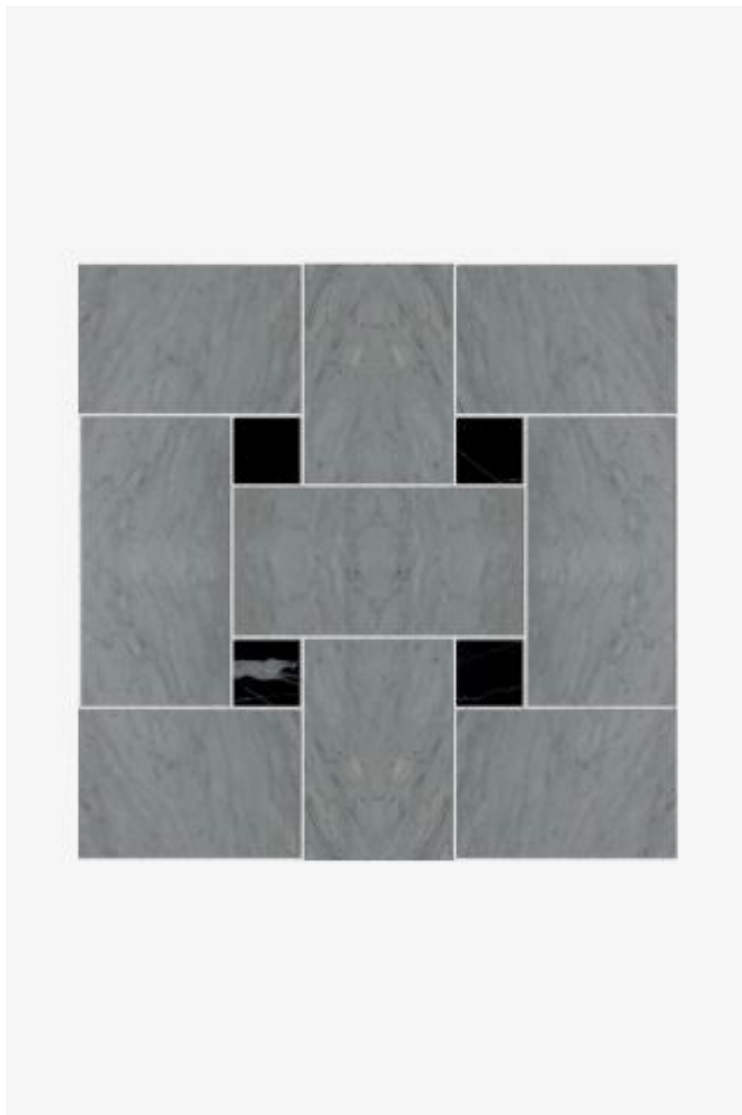

# Luminaire

Luminaire 7.5cm x 15cm Basketweave Mosaic

*Style #: LMMOB7*

ESTB. 1978

WATERWORKS

## THE COLLECTION: Luminaire

Consistent and confident, flexible but direct, these waterjet mosaics deliver simple graphic shapes and repeating patterns that transform walls and floors.

---

## FEATURES

- Consistent and confident, our collection delivers graphic shapes, repetitious patterns of weaves, circles and simple shapes
  - Handmade mosaics made by skilled artisans
  - Color palette of 32 stones and 3 finishes to choose from to create a one of a kind mosaic
  - Flexible options in a range of styles that add value and artistry to any space
  - Custom colorways can be created using any of the stones or finishes available in the Luminaire color palette
-