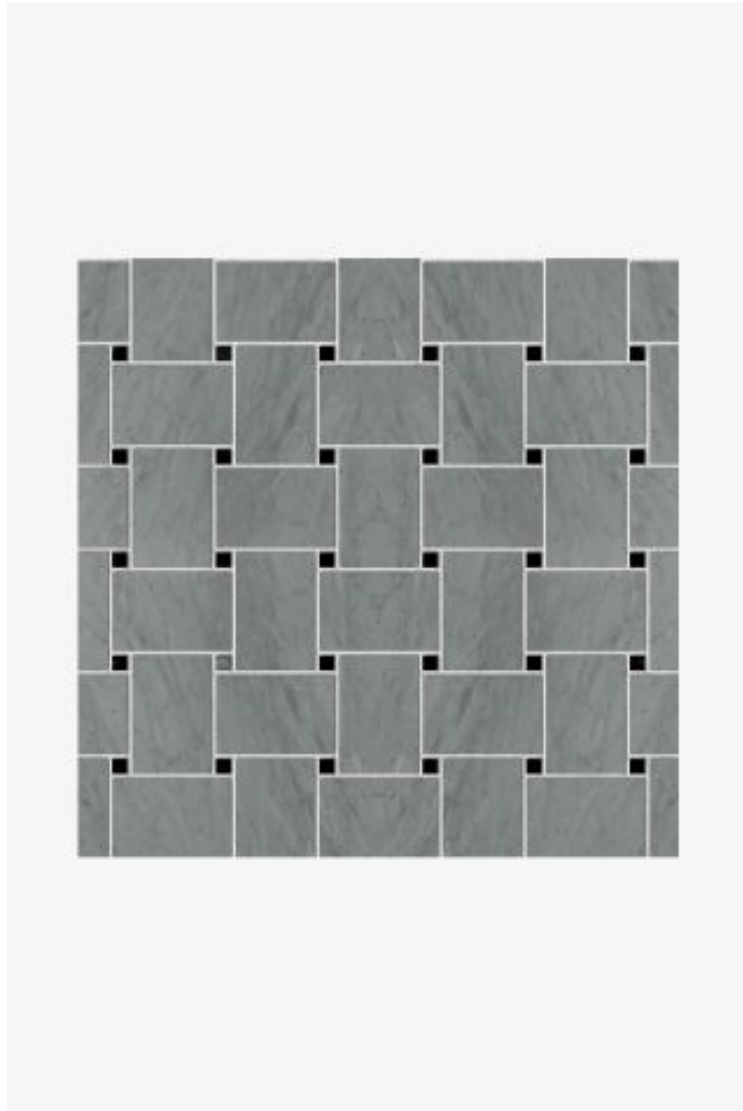

ESTB. 1978

WATERWORKS

Luminaire

Luminaire 4cm x 6cm Basketweave Mosaic

Style #: LMMOB4

ESTB. 1978

W A T E R W O R K S

THE COLLECTION: Luminaire

Consistent and confident, flexible but direct, these waterjet mosaics deliver simple graphic shapes and repeating patterns that transform walls and floors.

FEATURES

- Consistent and confident, our collection delivers graphic shapes, repetitious patterns of weaves, circles and simple shapes
 - Handmade mosaics made by skilled artisans
 - Color palette of 32 stones and 3 finishes to choose from to create a one of a kind mosaic
 - Flexible options in a range of styles that add value and artistry to any space
 - Custom colorways can be created using any of the stones or finishes available in the Luminaire color palette
-