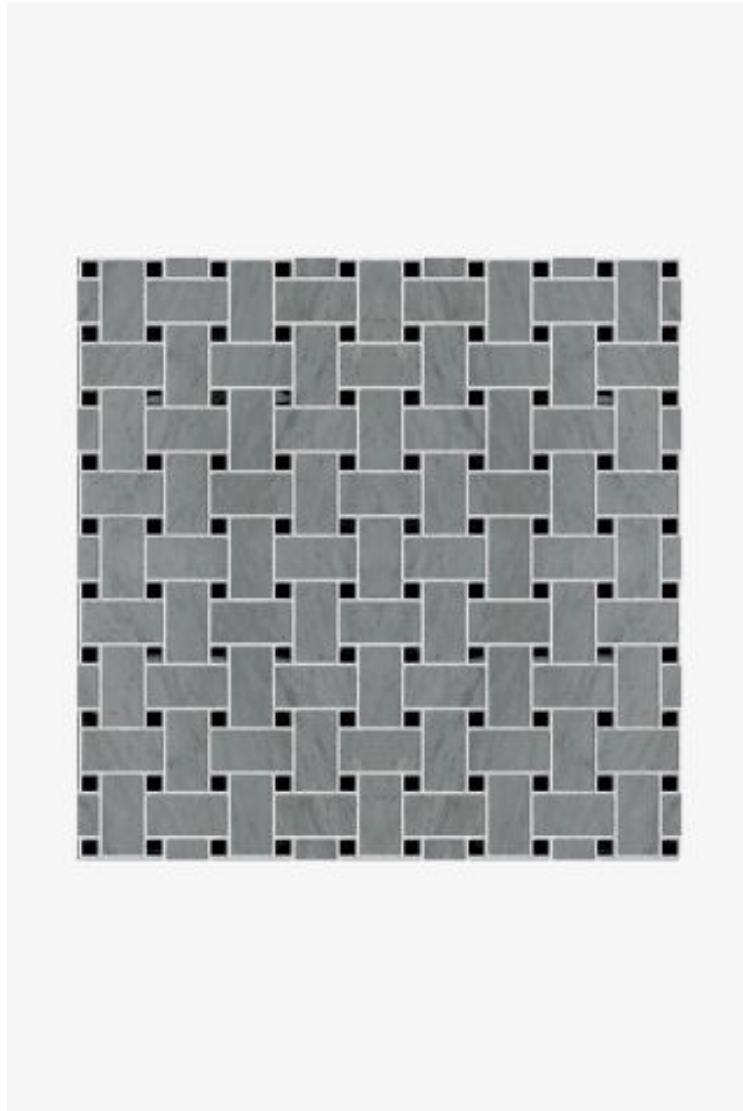

ESTB. 1978

WATERWORKS

Luminaire

Luminaire 2cm x 4cm Basketweave Mosaic

Style #: LMMOB2

ESTB. 1978

WATERWORKS

THE COLLECTION: Luminaire

Consistent and confident, flexible but direct, these waterjet mosaics deliver simple graphic shapes and repeating patterns that transform walls and floors.

FEATURES

- Consistent and confident, our collection delivers graphic shapes, repetitious patterns of weaves, circles and simple shapes
 - Handmade mosaics made by skilled artisans
 - Color palette of 32 stones and 3 finishes to choose from to create a one of a kind mosaic
 - Flexible options in a range of styles that add value and artistry to any space
 - Custom colorways can be created using any of the stones or finishes available in the Luminaire color palette
-