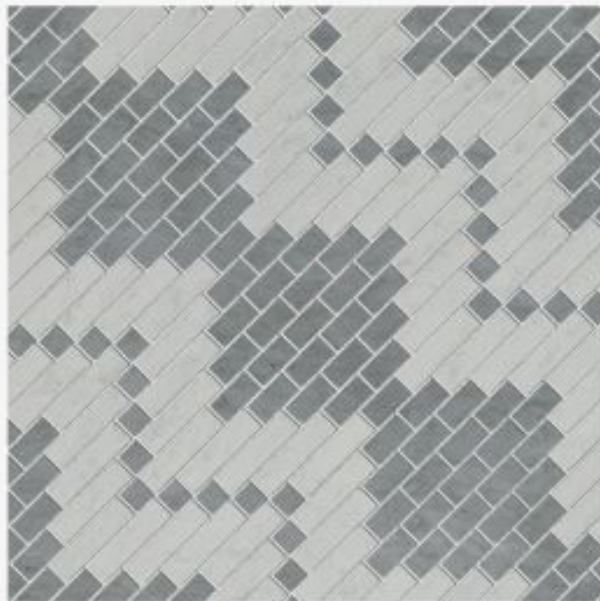

ESTB. 1978

WATERWORKS

Luminaire

Luminaire Twill Mosaic

Style #: LMMOTW

ESTB. 1978

W A T E R W O R K S

THE COLLECTION: Luminaire

Consistent and confident, flexible but direct, these waterjet mosaics deliver simple graphic shapes and repeating patterns that transform walls and floors.

FEATURES

- Consistent and confident, our collection delivers graphic shapes, repetitious patterns of weaves, circles and simple shapes
 - Handmade mosaics made by skilled artisans
 - Color palette of 32 stones and 3 finishes to choose from to create a one of a kind mosaic
 - Flexible options in a range of styles that add value and artistry to any space
 - Custom colorways can be created using any of the stones or finishes available in the Luminaire color palette
-