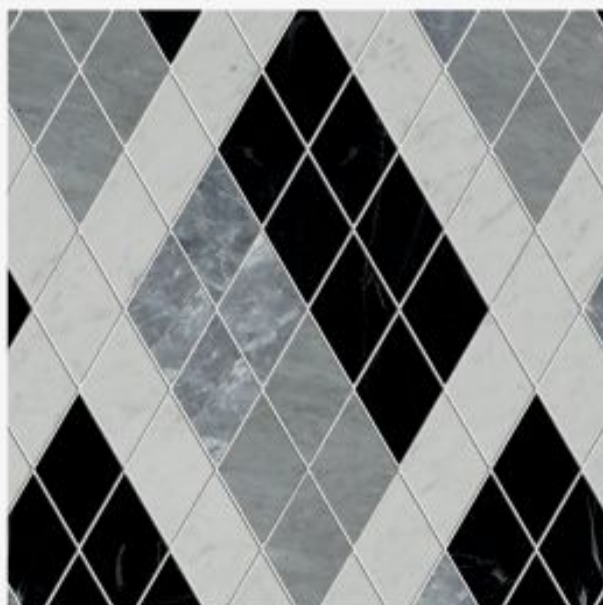

ESTB. 1978

WATERWORKS

Luminaire

Luminaire Crawley Mosaic

Style #: LMMOCR

ESTB. 1978

WATERWORKS

THE COLLECTION: Luminaire

Consistent and confident, flexible but direct, these waterjet mosaics deliver simple graphic shapes and repeating patterns that transform walls and floors.

FEATURES

- Consistent and confident, our collection delivers graphic shapes, repetitious patterns of weaves, circles and simple shapes
 - Handmade mosaics made by skilled artisans
 - Color palette of 32 stones and 3 finishes to choose from to create a one of a kind mosaic
 - Flexible options in a range of styles that add value and artistry to any space
 - Custom colorways can be created using any of the stones or finishes available in the Luminaire color palette
-