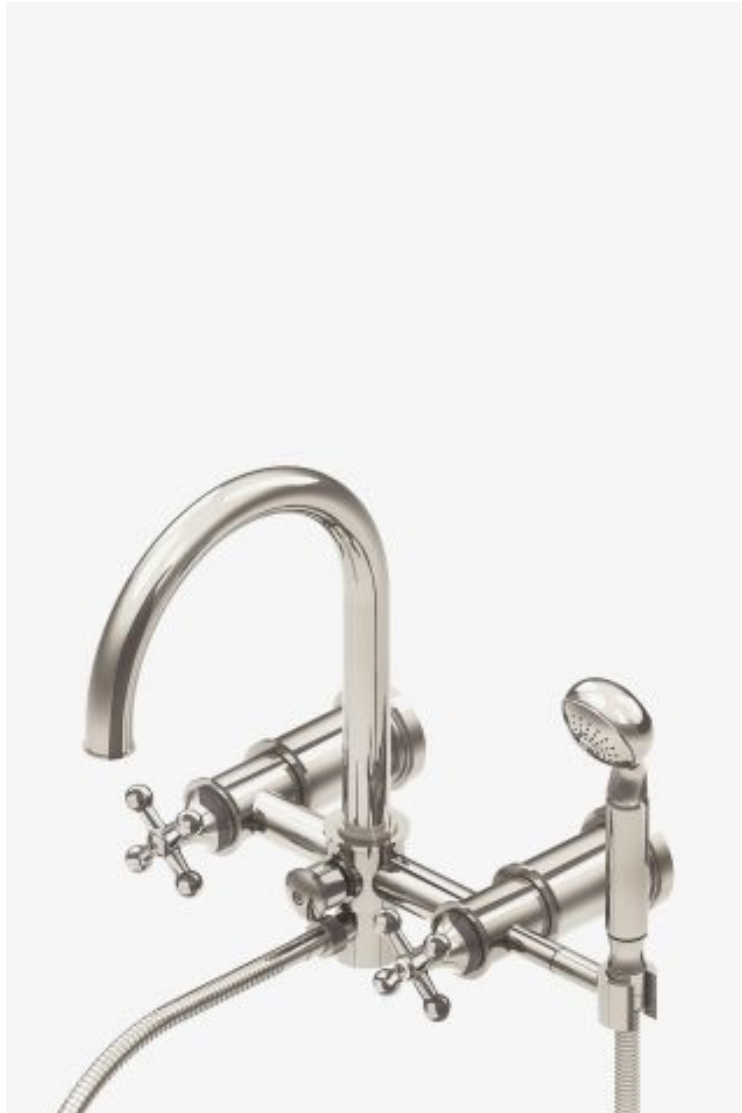

# Dash

## Dash Wall Mounted Exposed Tub Filler with Metal Handshower and Cross Handles

*Style #: DSXT20*

Available in Vintage Brass, Brass, Matte Gold, Copper, Dark Brass, Chrome, Burnished Nickel, Matte Nickel, Gold, Burnished Brass, Dark Nickel and Nickel

## THE COLLECTION: Dash

A blend of art and function, Dash pays homage to design elements of the 1930s with pared-down shapes, softened curves and minimal details.

---

## FEATURES

- Metal Cross Handle
  - Includes Required Unions for Mounting
  - Handshower hook features adjustability to pivot the handshower forwards or backwards
  - Stocked in Nickel, Chrome, Unlacquered Brass, and Matte Nickel finishes
  - Stocked in 2.5gpm (9.5 L/min) and 1.75gpm (6.6 L/min) for handshower. State of California requires 1.75gpm (6.6 L/min) to comply with their water conservation requirements. Other flow options are available to order, contact your sales associate or call 1 (800) 899-6757 for details.
- 