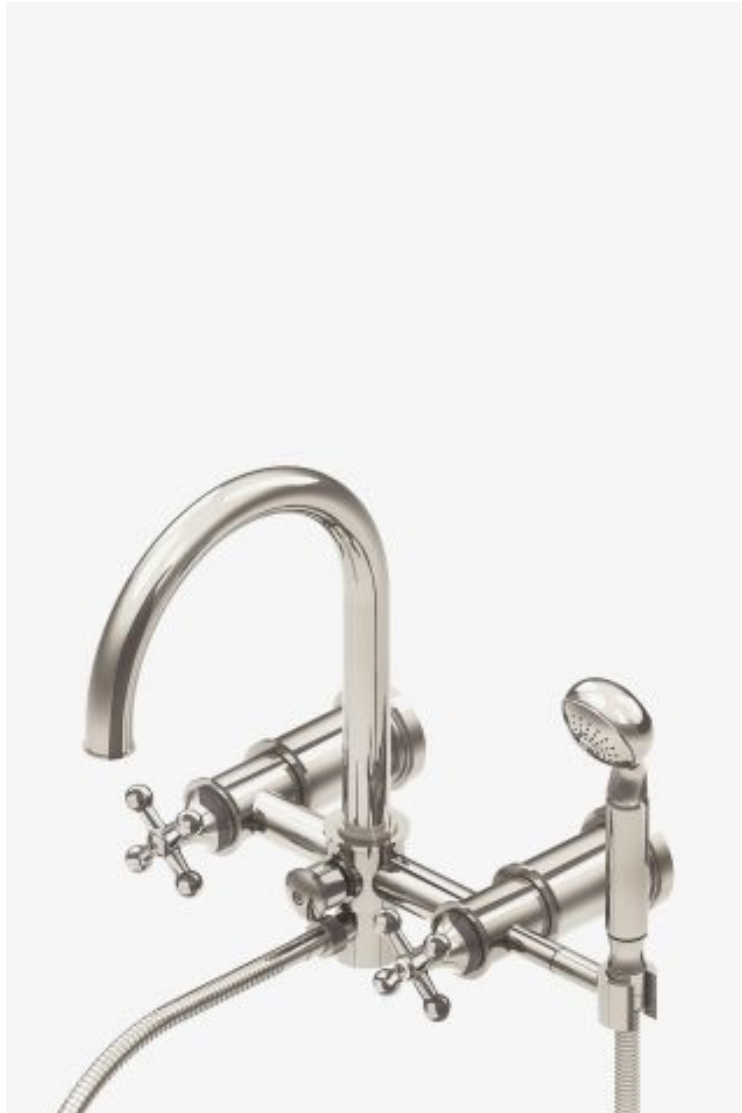

ESTB. 1978

WATERWORKS

Dash

Dash Wall Mounted Exposed Tub Filler with Metal Handshower and Cross Handles

Style #: DSXT20

Available in Matte Nickel, Gold, Burnished Brass, Dark Nickel, Nickel, Vintage Brass, Brass, Matte Gold, Copper, Dark Brass, Chrome and Burnished Nickel

ESTB. 1978

WATERWORKS

THE COLLECTION: Dash

A blend of art and function, Dash pays homage to design elements of the 1930s with pared-down shapes, softened curves and minimal details.

FEATURES

- Metal Cross Handle
- Includes Required Unions for Mounting
- Handshower hook features adjustability to pivot the handshower forwards or backwards
- Stocked in Nickel, Chrome, Unlacquered Brass, and Matte Nickel finishes
- Stocked in 2.5gpm (9.5 L/min) and 1.75gpm (6.6 L/min) for handshower. State of California requires 1.75gpm (6.6 L/min) to comply with their water conservation requirements. Other flow options are available to order, contact your sales associate or call 1 (800) 899-6757 for details.

AVAILABLE OPTIONS

Metal Finish	Item Number	Price
Dark Nickel	DSXT20-18DN	£5,464
Matte Nickel	DSXT20-18MN	£4,440
Chrome	DSXT20-18C	£4,585
Copper	DSXT20-18CPR	£5,464
Brass	DSXT20-18B	£4,585
Nickel	DSXT20-18N	£4,585
Gold	DSXT20-18G	£8,538
Burnished Nickel	DSXT20-18BUN	£4,440
Dark Brass	DSXT20-18DB	£5,464
Matte Gold	DSXT20-18MG	£8,538
Vintage Brass	DSXT20-18VTB	£5,464
Burnished Brass	DSXT20-18BB	£4,440