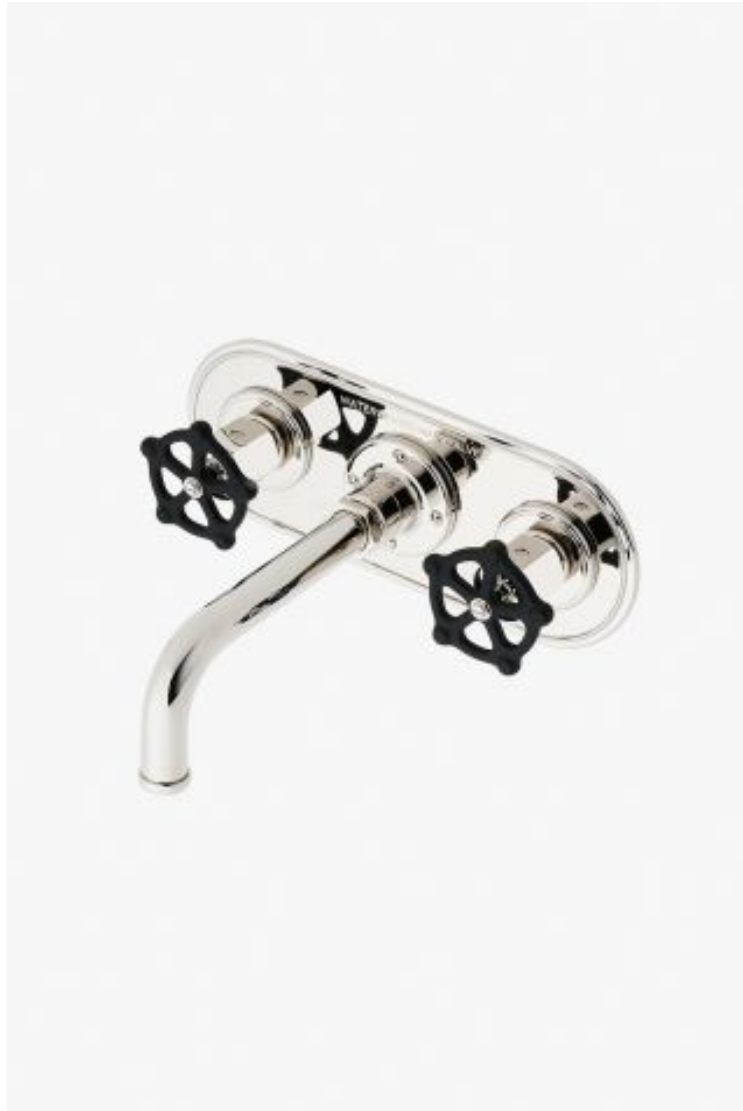

ESTB. 1978

WATERWORKS

Regulator

Regulator Wall Mounted Lavatory Faucet with Trim Plate and Two -Tone Wheel Handles

Style #: RGLS60

Available in Matte Nickel/Matte Black, Vintage Brass/Matte Black, Chrome/Matte Black, Dark Brass/Matte Black, Copper/Matte Black, Matte Gold/Matte Black, Burnished Brass/Matte Black, Gold/Matte Black, Burnished Nickel/Matte Black and Dark Nickel/Matte Black

ESTB. 1978

WATERWORKS

THE COLLECTION: Regulator

A play on industrial controls from the early 1900s, when pride was lavished on parts. Translated to handcrafted, fittings project rugged beauty through powerful, detailed shapes.

FEATURES

- Two-Tone Wheel Handles
- Includes Universal Push-Touch Drain (UNLD23) which fits 1-1/2" through 1-3/4" drain hole openings
- Stocked in Nickel/Matte Black and Brass/Matte Black
- Available in 1.2gpm (4.5L/min) flow rate

AVAILABLE OPTIONS

Metal Finish	Item Number	Price
Chrome/Matte Black	RGLS60-12CMB	£2,450
Matte Nickel/Matte Black	RGLS60-12MMB	£3,180
Burnished Nickel/Matte Black	RGLS60-12BNB	£3,180
Burnished Brass/Matte Black	RGLS60-12BBB	£3,180
Copper/Matte Black	RGLS60-12CPB	£3,910
Dark Brass/Matte Black	RGLS60-12DBB	£3,910
Vintage Brass/Matte Black	RGLS60-12VBB	£3,910
Dark Nickel/Matte Black	RGLS60-12DNB	£3,910
Gold/Matte Black	RGLS60-12GMB	£6,100
Matte Gold/Matte Black	RGLS60-12MGM	£6,100