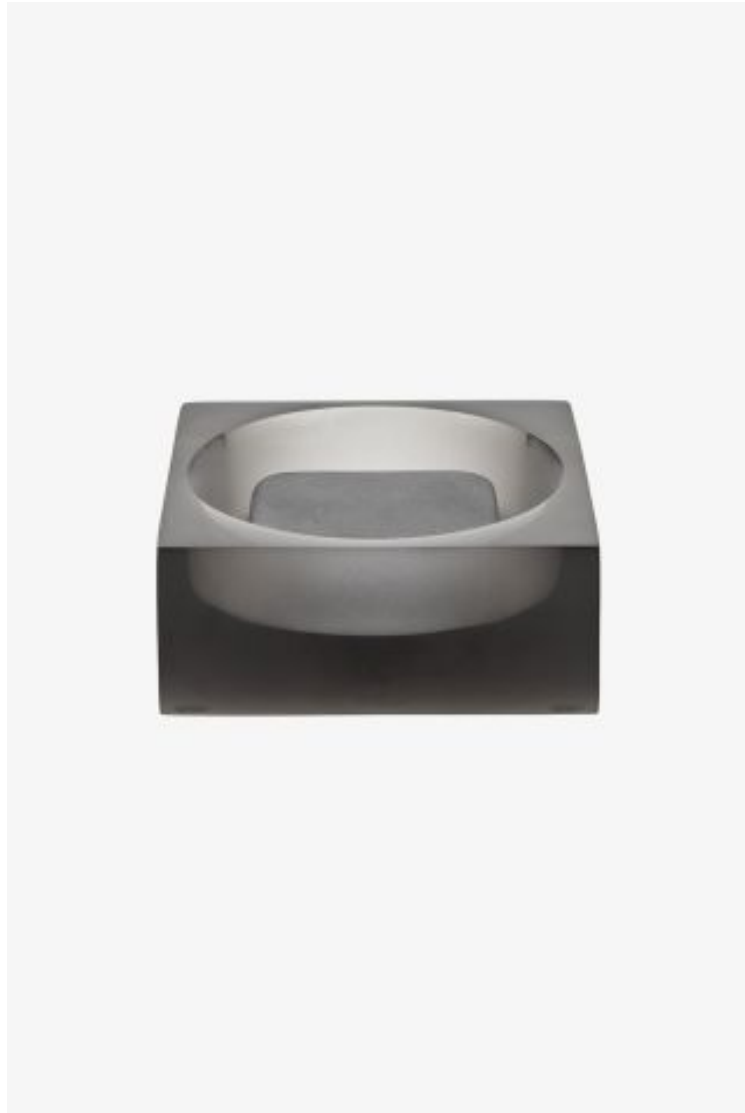

ESTB. 1978

WATERWORKS

Floe

Floe Square Soap Dish

Style #: FESD04

Available in Arctic and Smoke

ESTB. 1978

WATERWORKS

THE COLLECTION: Floe

Formed by clean resin, exempt from impurities, Floe is a clean, simple, modern solution for the contemporary bath.

FEATURES

- 3 1/2" x 3 1/2" x 1 3/8".
 - Formed by clean Resin.
 - This collection is a clean, simple, modern solution for the contemporary bath
 - Care and Cleaning: Cleanse with soft cotton cloth daily. For long time conservation use mild soap and water with cotton cloth. Avoid direct sunlight or intense indoor lighting, as this may cause discoloration over time.
 - Made in Brazil
-

AVAILABLE OPTIONS

Color	Item Number	Price
Smoke	FESD04-C003	£123
Arctic	FESD04-C028	£134