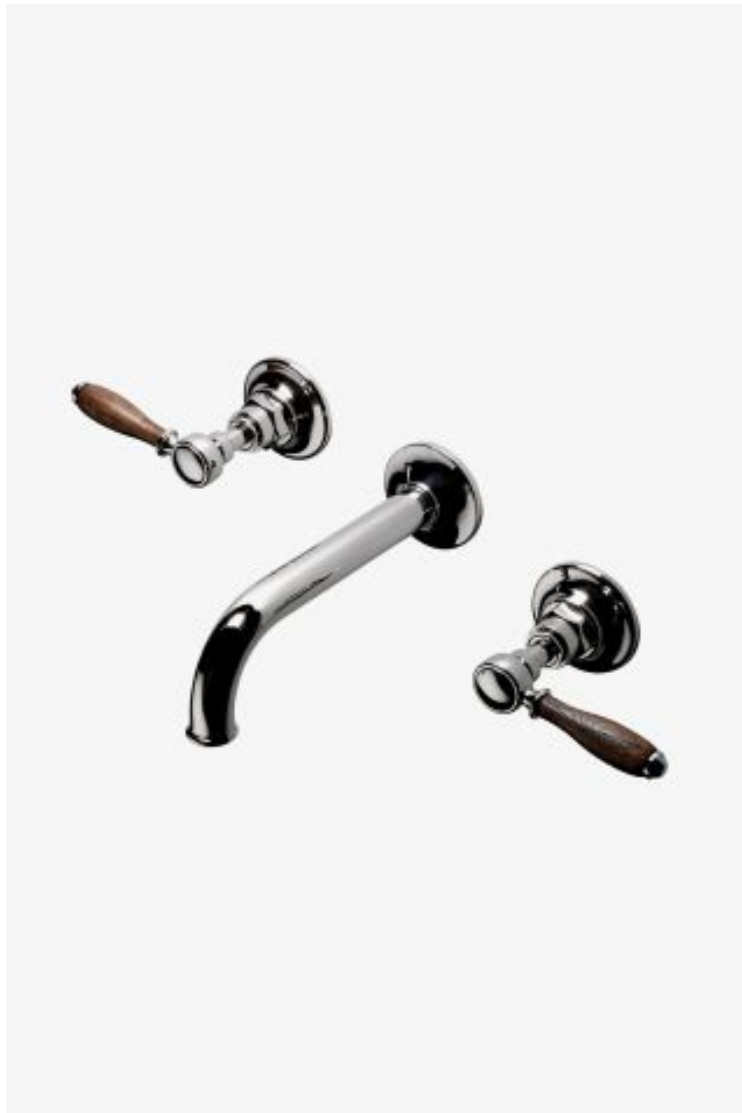

ESTB. 1978

WATERWORKS

Easton

Easton Vintage Low Profile Three Hole Wall Mounted Lavatory Faucet with Elongated Spout and Oak Lever Handles

Style #: EALS70

Available in Matte Nickel, Vintage Brass, Chrome, Burnished Brass, Dark Brass, Burnished Nickel, Matte Gold, Copper, Brass, Gold, Nickel and Dark Nickel

ESTB. 1978

WATERWORKS

THE COLLECTION: Easton

Drawing on Edwardian style, Easton is the most extensive Waterworks family; a range of moods and a selection of products from fittings to furniture.

FEATURES

- Available in 1.2gpm (4.5L/min) flow rate
-

AVAILABLE OPTIONS

Metal Finish	Item Number	Price
Copper	EALS70-12CPR	£2,432
Dark Brass	EALS70-12DB	£2,432
Chrome	EALS70-12C	£1,520
Matte Nickel	EALS70-12MN	£1,976
Nickel	EALS70-12N	£1,520
Brass	EALS70-12B	£1,520
Burnished Nickel	EALS70-12BUN	£1,976
Burnished Brass	EALS70-12BB	£1,976
Vintage Brass	EALS70-12VTB	£2,432
Dark Nickel	EALS70-12DN	£2,432
Gold	EALS70-12G	£3,800
Matte Gold	EALS70-12MG	£3,800