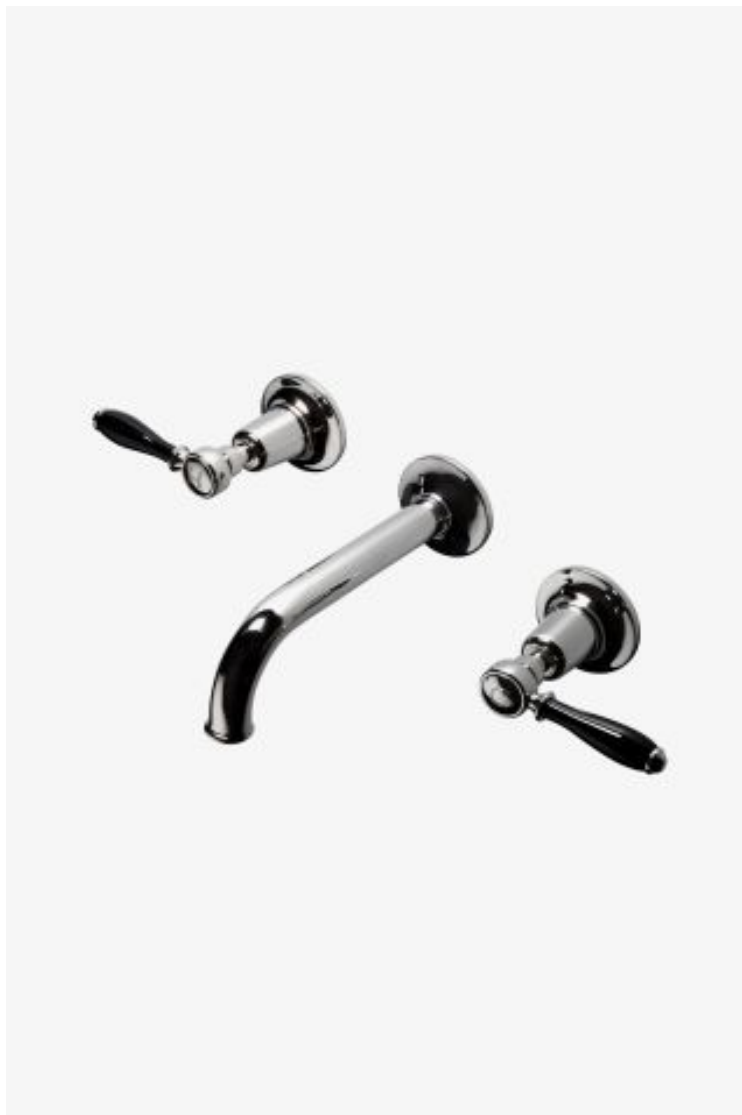

ESTB. 1978

WATERWORKS

Easton

Easton Classic Low Profile Three Hole Wall Mounted Lavatory Faucet with
Elongated Spout and Black Porcelain Lever Handles

Style #: EALS49

Available in Nickel, Dark Nickel, Matte Nickel, Vintage Brass, Chrome, Burnished Brass, Dark Brass, Burnished Nickel, Matte Gold, Copper, Brass
and Gold

ESTB. 1978

WATERWORKS

THE COLLECTION: Easton

Drawing on Edwardian style, Easton is the most extensive Waterworks family; a range of moods and a selection of products from fittings to furniture.

FEATURES

- Available in 1.2gpm (4.5L/min) flow rate
-

AVAILABLE OPTIONS

Metal Finish	Item Number	Price
Copper	EALS49-12CPR	£2,336
Dark Brass	EALS49-12DB	£2,336
Chrome	EALS49-12C	£1,460
Matte Nickel	EALS49-12MN	£1,898
Nickel	EALS49-12N	£1,460
Brass	EALS49-12B	£1,460
Burnished Nickel	EALS49-12BUN	£1,898
Burnished Brass	EALS49-12BB	£1,898
Vintage Brass	EALS49-12VTB	£2,336
Dark Nickel	EALS49-12DN	£2,336
Gold	EALS49-12G	£3,650
Matte Gold	EALS49-12MG	£3,650