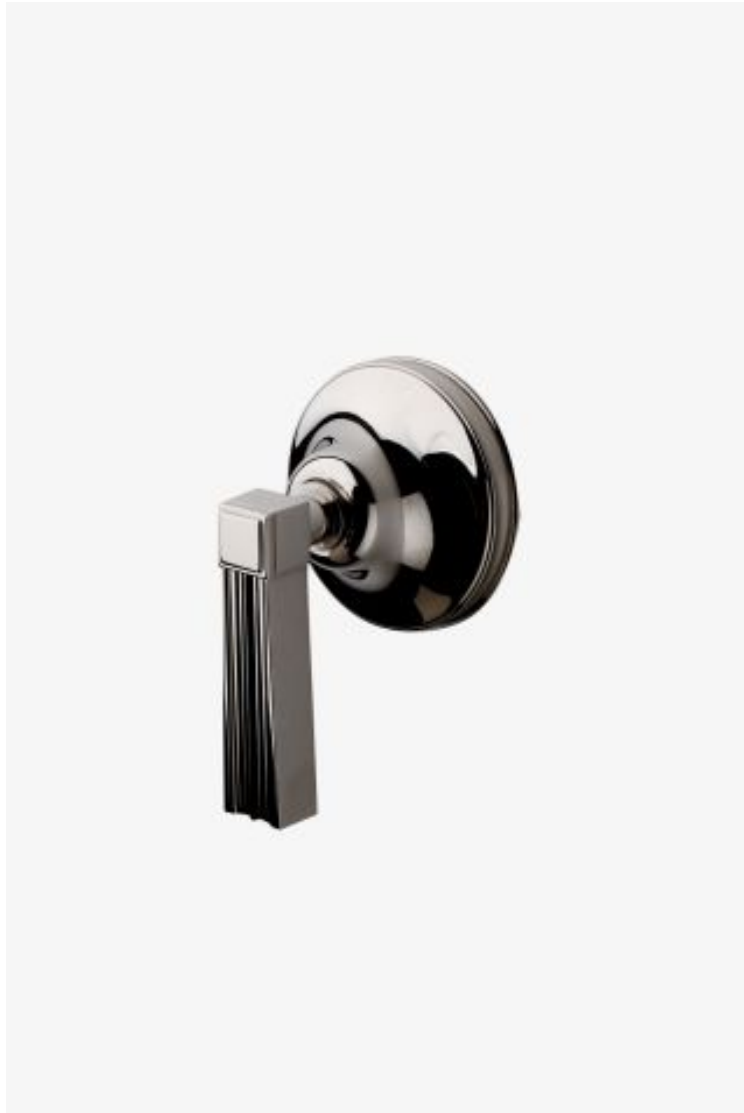

ESTB. 1978

WATERWORKS

Boulevard

Boulevard Volume Control Valve Trim with Metal Lever Handle

Style #: BDVC48

Available in Dark Nickel, Matte Nickel, Brass, Burnished Nickel, Copper, Matte Gold, Vintage Brass, Nickel, Chrome, Dark Brass, Gold and Burnished Brass

ESTB. 1978

WATERWORKS

THE COLLECTION: Boulevard

Inspiration from 1930s objects evokes extravagance: a strong silhouette, lavish scale and elegant decoration. Machine and artisan hands yield crisp details and curves.

FEATURES

- Metal lever handle
- Used to control water flow to a single waterway outlet such as a shower head, handshower, or tub spout
- Solidly sized and generous in scale, decorative elements convey a sense of substance
- Stocked in Nickel and Unlacquered Brass
- Requires rough valve, sold separately: GUV16 (US) / GU16VC (UK) or GUV17 (US) / GU17VC (UK)

AVAILABLE OPTIONS

Metal Finish	Item Number	Price
Matte Nickel	BDVC48-MN	£1,118
Gold	BDVC48-G	£1,738
Chrome	BDVC48-C	£860
Vintage Brass	BDVC48-VTB	£1,112
Copper	BDVC48-CPR	£1,112
Brass	BDVC48-B	£860
Burnished Brass	BDVC48-BB	£904
Dark Brass	BDVC48-DB	£1,112
Nickel	BDVC48-N	£860
Matte Gold	BDVC48-MG	£2,150
Burnished Nickel	BDVC48-BUN	£904
Dark Nickel	BDVC48-DN	£1,112