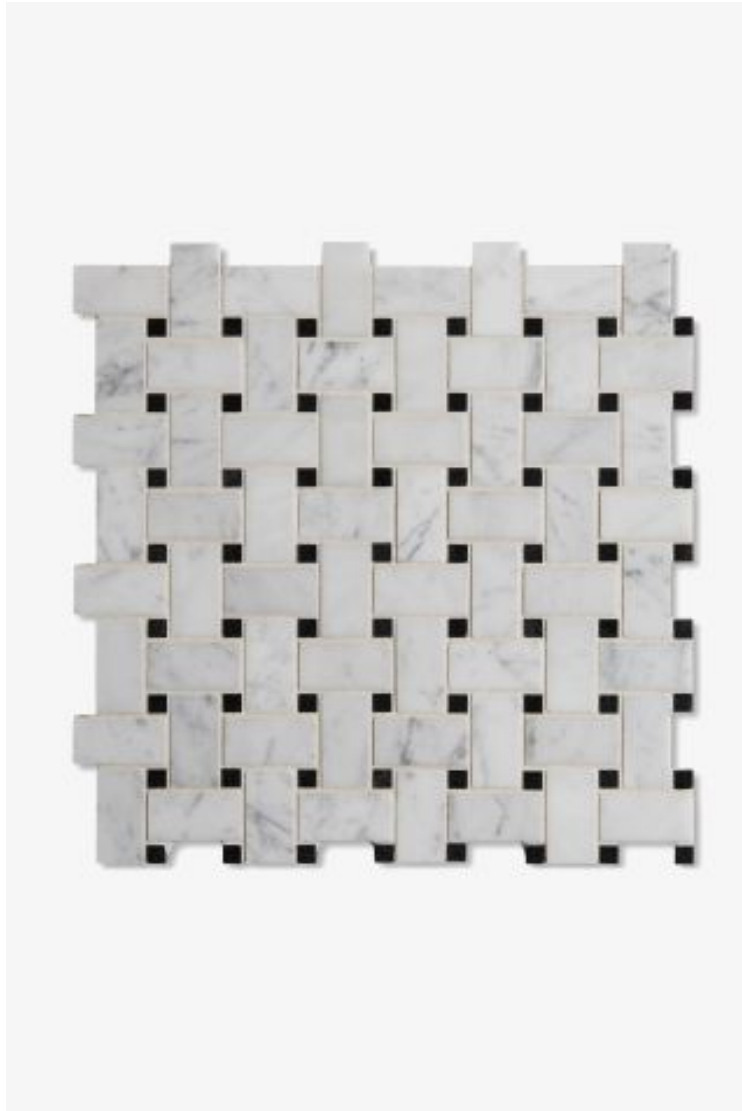

ESTB. 1978

WATERWORKS

Keystone

Keystone 3cm x 5cm Basketweave Mosaic

Style #: KSMOB3

ESTB. 1978

W A T E R W O R K S

THE COLLECTION: Keystone

Create an expansive statement or a dash of detail. Curated by shade for easy selection, our collection includes only the finest, hand-selected stone – each a unique and natural work of art.

FEATURES

- Small mesh-mounted pieces of stone assembled to form a picture, pattern or field.
 - The collection incorporates Waterworks' most current thinking about stone aesthetics and design as well as material availability
 - Combinations of colors, shades and textures from nature are beautiful and easily accomplished
 - Stone is the quintessential enduring material, very durable and easily maintained
 - From ancient quarries to modern interiors, stone is the most fabulous organic building material
-