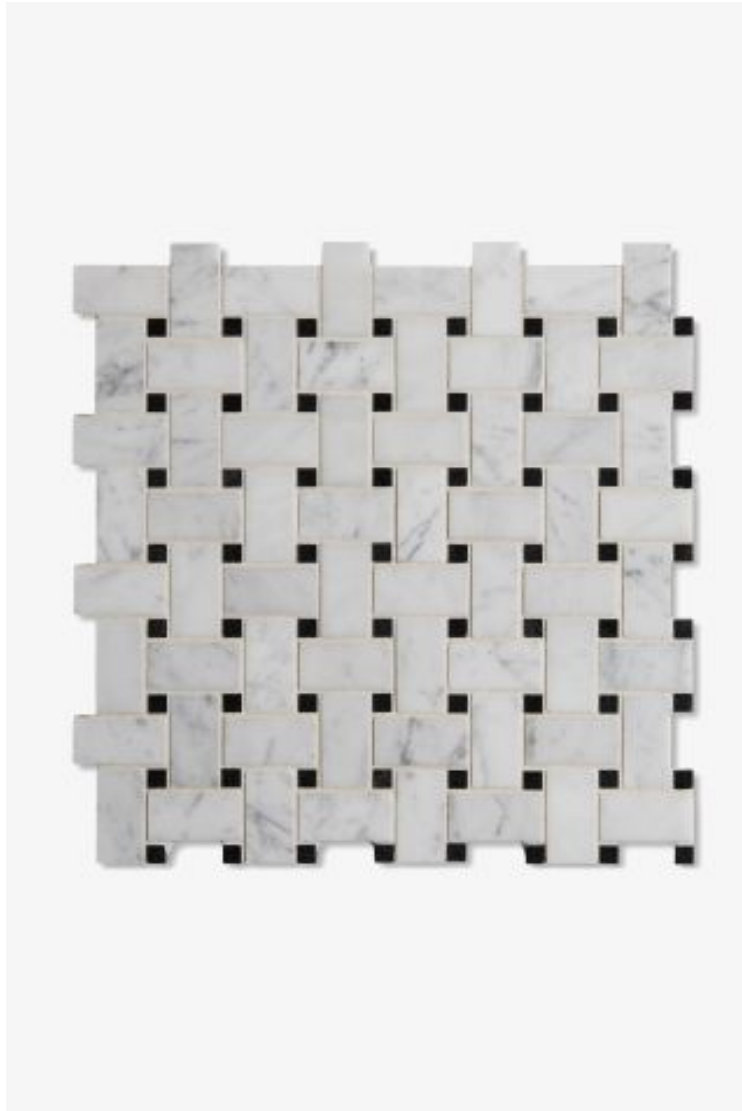

ESTB. 1978

WATERWORKS

Keystone

Keystone 3cm x 5cm Basketweave Mosaic

Style #: KSMOB3

ESTB. 1978

WATERWORKS

THE COLLECTION: Keystone

Create an expansive statement or a dash of detail. Curated by shade for easy selection, our collection includes only the finest, hand-selected stone – each a unique and natural work of art.

FEATURES

- Small mesh-mounted pieces of stone assembled to form a picture, pattern or field.
 - The collection incorporates Waterworks' most current thinking about stone aesthetics and design as well as material availability
 - Combinations of colors, shades and textures from nature are beautiful and easily accomplished
 - Stone is the quintessential enduring material, very durable and easily maintained
 - From ancient quarries to modern interiors, stone is the most fabulous organic building material
-