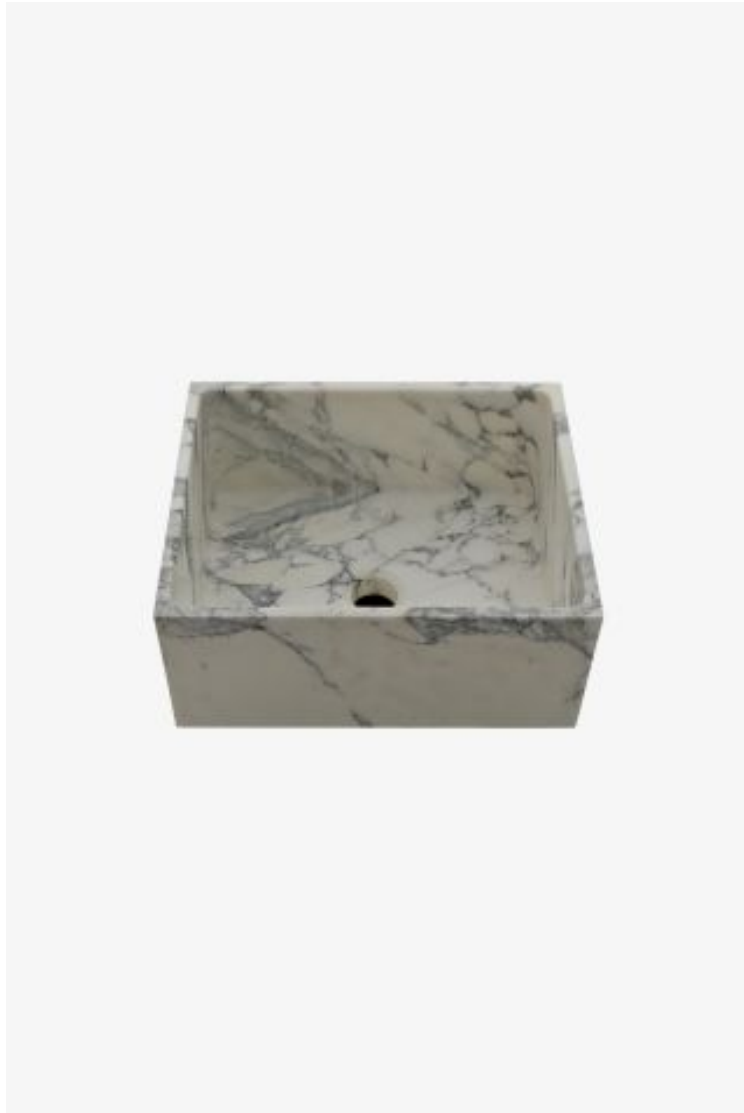

ESTB. 1978

WATERWORKS

R.W. Atlas

R.W. Atlas 16" x 13 1/16" x 7 1/16" Stone Apron Bar Sink with Center Drain

Style #: RWSK51

Available in Arabescato and Basalt

ESTB. 1978

WATERWORKS

THE COLLECTION: R.W. Atlas

Powerful shapes, genuine materials and unique aesthetic details. The original, impeccable vision of R.W. Atlas pairs American ingenuity with European craftsmanship.

FEATURES

- Carved from a single block of stone
 - Polished finish on all 4 sides for apron installation in any orientation
 - Designed to be used with 2 1/2" Bar drain(UNKS15) Sold Separately
 - Not for use with garbage disposals
 - Can be installed as a vessel-style sink on top of a counter
-

AVAILABLE OPTIONS

Color	Item Number	Price
Arabescato	RWSK51-ARA	£3,048
Basalt	RWSK51-BAS	£1,968