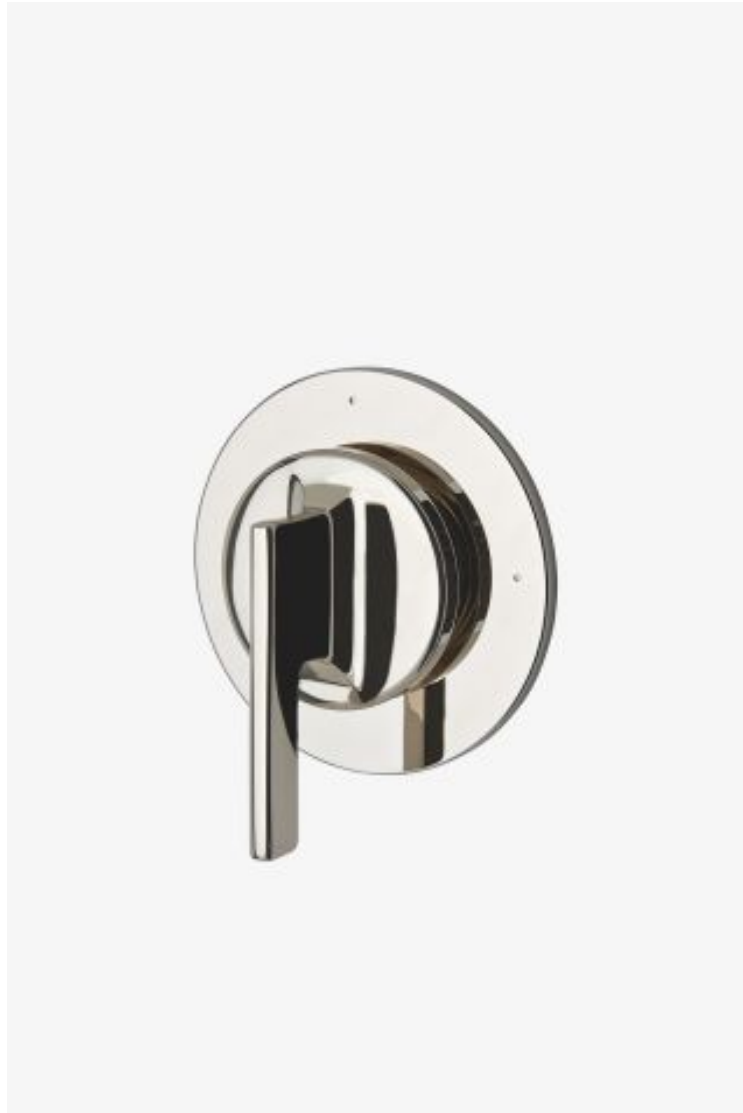

ESTB. 1978

WATERWORKS

Formwork

Formwork Two Way Diverter Valve Trim for Pressure Balance System with Metal Lever Handle

Style #: FM2P10

Available in Dark Nickel, Burnished Nickel, Chrome, Dark Brass, Copper, Burnished Brass, Matte Nickel, Nickel, Gold, Brass, Matte Gold and Vintage Brass

ESTB. 1978

WATERWORKS

THE COLLECTION: Formwork

Sculptural forms that defy the ordinary. Unexpected geometry and the transition of the planes create a subtle but warm expression.

FEATURES

- Lever Handles
 - Allows water to be switched between different shower features such as a shower head, handshower, rain head, or tub spout
 - Requires valve rough sold separately
-

AVAILABLE OPTIONS

Metal Finish	Item Number	Price
Burnished Nickel	FM2P10-BUN	£761
Matte Gold	FM2P10-MG	£1,463
Gold	FM2P10-G	£1,463
Matte Nickel	FM2P10-MN	£761
Copper	FM2P10-CPR	£936
Chrome	FM2P10-C	£725
Vintage Brass	FM2P10-VTB	£936
Brass	FM2P10-B	£725
Nickel	FM2P10-N	£725
Burnished Brass	FM2P10-BB	£761
Dark Brass	FM2P10-DB	£936
Dark Nickel	FM2P10-DN	£936