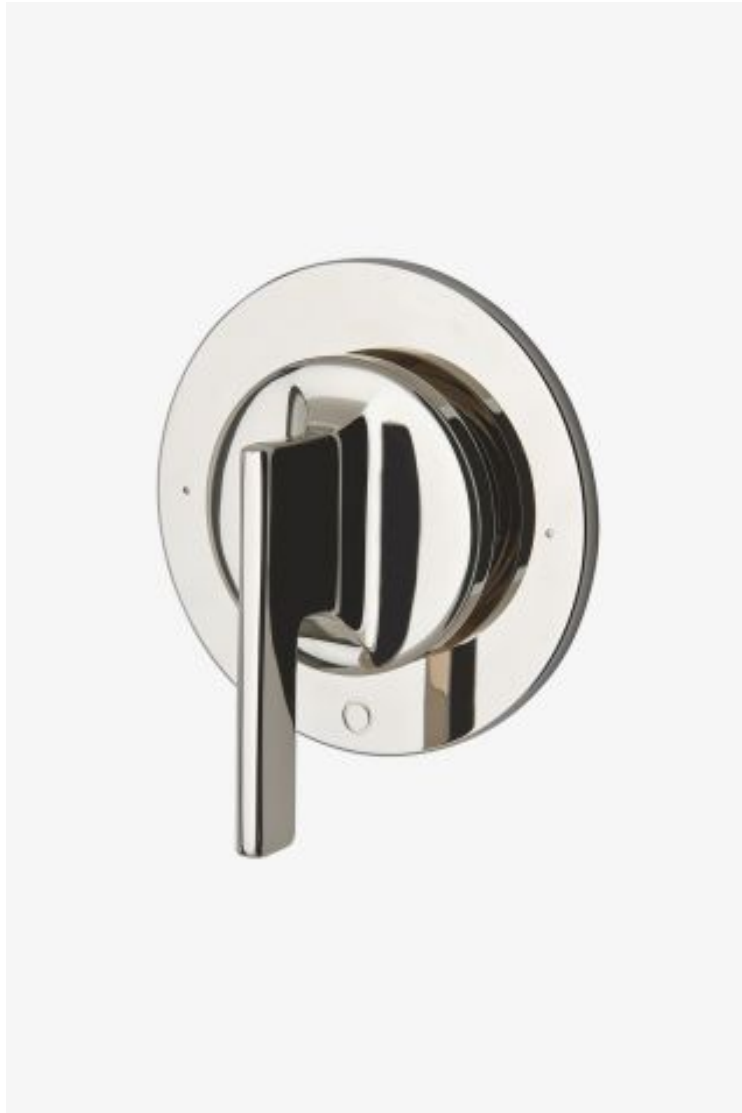

ESTB. 1978

WATERWORKS

Formwork

Formwork Two Way Diverter Valve Trim for Thermostatic System with Metal Lever Handle

Style #: FM2T10

Available in Burnished Brass, Chrome, Matte Gold, Copper, Dark Brass, Nickel, Vintage Brass, Gold, Matte Nickel, Dark Nickel, Burnished Nickel and Brass

ESTB. 1978

WATERWORKS

THE COLLECTION: Formwork

Sculptural forms that defy the ordinary. Unexpected geometry and the transition of the planes create a subtle but warm expression.

FEATURES

- Lever Handles
 - Allows water to be switched between different shower features such as a shower head, handshower, rain head, or tub spout
-

AVAILABLE OPTIONS

Metal Finish	Item Number	Price
Burnished Nickel	FM2T10-BUN	£761
Gold	FM2T10-G	£1,463
Nickel	FM2T10-N	£585
Copper	FM2T10-CPR	£936
Chrome	FM2T10-C	£585
Brass	FM2T10-B	£585
Matte Nickel	FM2T10-MN	£761
Vintage Brass	FM2T10-VTB	£936
Dark Brass	FM2T10-DB	£936
Matte Gold	FM2T10-MG	£1,463
Burnished Brass	FM2T10-BB	£761
Dark Nickel	FM2T10-DN	£936