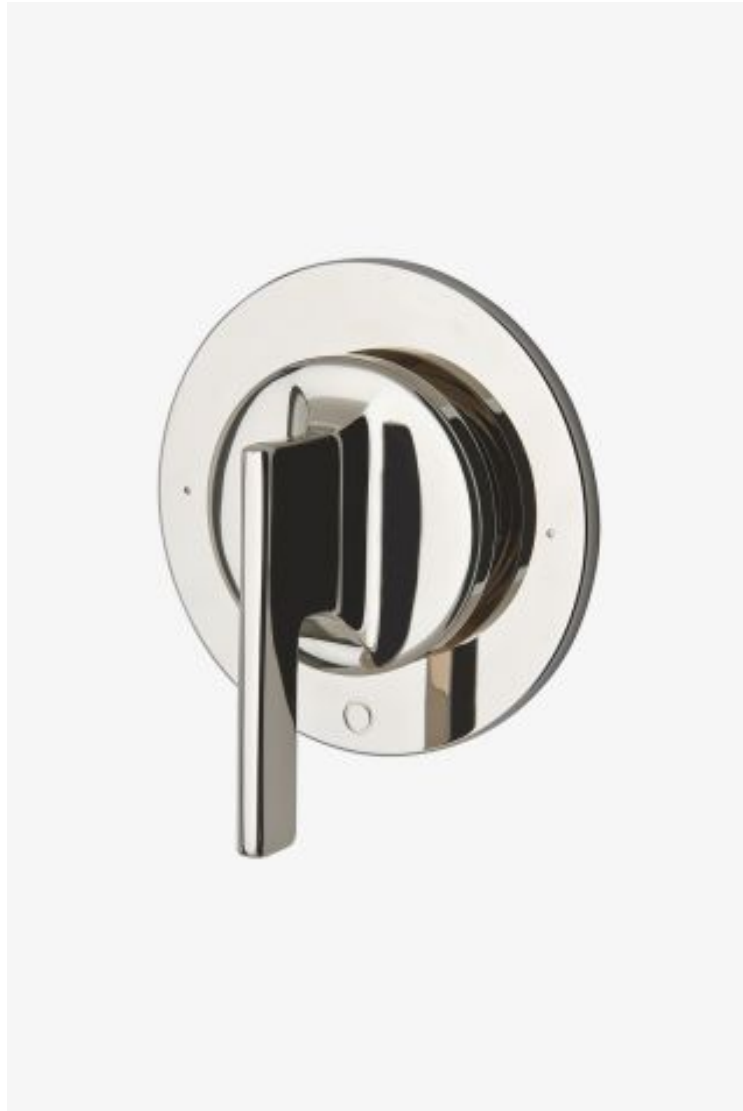

ESTB. 1978

WATERWORKS

Formwork

Formwork Two Way Diverter Valve Trim for Thermostatic System with Metal Lever Handle

Style #: FM2T10

Available in Burnished Nickel, Brass, Burnished Brass, Chrome, Matte Gold, Copper, Dark Brass, Nickel, Vintage Brass, Gold, Matte Nickel and Dark Nickel

ESTB. 1978

WATERWORKS

THE COLLECTION: Formwork

Sculptural forms that defy the ordinary. Unexpected geometry and the transition of the planes create a subtle but warm expression.

FEATURES

- Lever Handles
 - Allows water to be switched between different shower features such as a shower head, handshower, rain head, or tub spout
 - Requires valve rough sold separately
-

AVAILABLE OPTIONS

Metal Finish	Item Number	Price
Burnished Nickel	FM2T10-BUN	£761
Gold	FM2T10-G	£1,463
Nickel	FM2T10-N	£725
Copper	FM2T10-CPR	£936
Chrome	FM2T10-C	£725
Brass	FM2T10-B	£725
Matte Nickel	FM2T10-MN	£761
Vintage Brass	FM2T10-VTB	£936
Dark Brass	FM2T10-DB	£936
Matte Gold	FM2T10-MG	£1,463
Burnished Brass	FM2T10-BB	£761
Dark Nickel	FM2T10-DN	£936