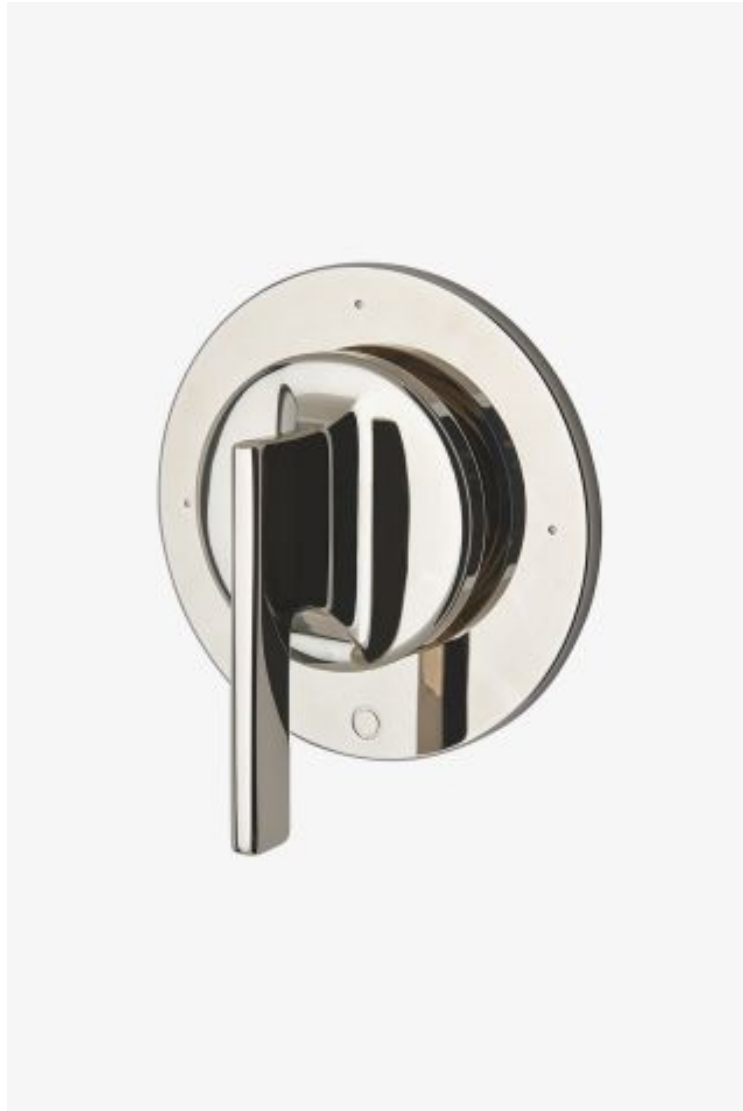

ESTB. 1978

WATERWORKS

Formwork

Formwork Three Way Diverter Valve Trim for Thermostatic System with Metal Lever Handle

Style #: FM3T10

Available in Burnished Nickel, Nickel, Gold, Burnished Brass, Brass, Matte Nickel, Vintage Brass, Dark Brass, Copper, Dark Nickel, Chrome and Matte Gold

ESTB. 1978

WATERWORKS

THE COLLECTION: Formwork

Sculptural forms that defy the ordinary. Unexpected geometry and the transition of the planes create a subtle but warm expression.

FEATURES

- Lever Handles
 - Allows water to be switched between different shower features such as a shower head, handshower, rain head, or tub spout
 - Requires valve rough sold separately
-

AVAILABLE OPTIONS

| Metal Finish | Item Number | Price |
|------------------|-------------|--------|
| Chrome | FM3T10-C | £725 |
| Dark Brass | FM3T10-DB | £936 |
| Matte Nickel | FM3T10-MN | £761 |
| Burnished Brass | FM3T10-BB | £761 |
| Nickel | FM3T10-N | £725 |
| Matte Gold | FM3T10-MG | £1,463 |
| Copper | FM3T10-CPR | £936 |
| Vintage Brass | FM3T10-VTB | £936 |
| Brass | FM3T10-B | £725 |
| Gold | FM3T10-G | £1,463 |
| Burnished Nickel | FM3T10-BUN | £761 |
| Dark Nickel | FM3T10-DN | £936 |