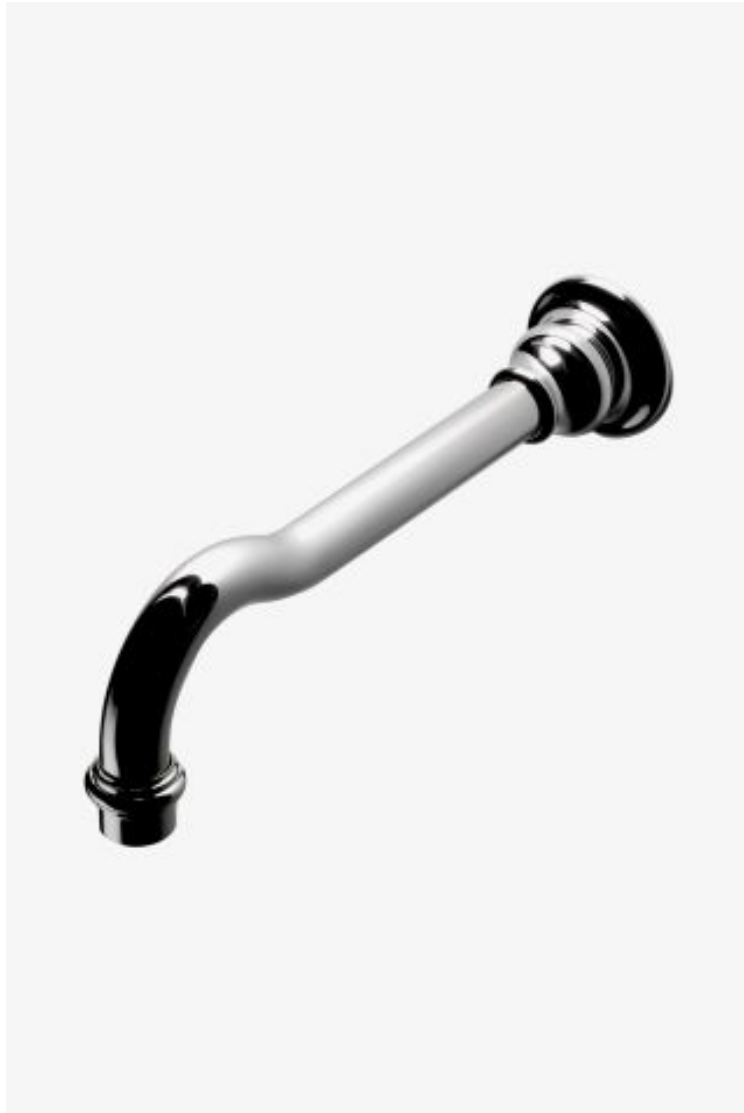

ESTB. 1978

WATERWORKS

Julia

Julia Wall Mounted Tub Spout

Style #: JU17TS

Available in Burnished Brass, Dark Brass, Brass, Vintage Brass, Gold, Nickel, Matte Nickel, Matte Gold, Copper, Chrome and Burnished Nickel

ESTB. 1978

WATERWORKS

THE COLLECTION: Julia

An interpretation of 1920s French country, Julia speaks to decoration and intricate design displayed through beautifully composed turnings. These details embody the robust, signature high profile spout enabling Julia to transition fluidly from informal to formal environments.

FEATURES

- Solid brass construction
- Stocked in Chrome, Nickel, Matte Nickel, and Unlacquered Brass
- Unrestricted flow for quick filling of a bathtub

AVAILABLE OPTIONS

Metal Finish	Item Number	Price
Brass	JU17TS-B	£840
Burnished Brass	JU17TS-BB	£1,092
Chrome	JU17TS-C	£840
Matte Gold	JU17TS-MG	£2,100
Nickel	JU17TS-N	£840
Vintage Brass	JU17TS-VTB	£1,344
Dark Brass	JU17TS-DB	£1,344
Burnished Nickel	JU17TS-BUN	£1,092
Copper	JU17TS-CPR	£1,344
Matte Nickel	JU17TS-MN	£1,092
Gold	JU17TS-G	£2,100