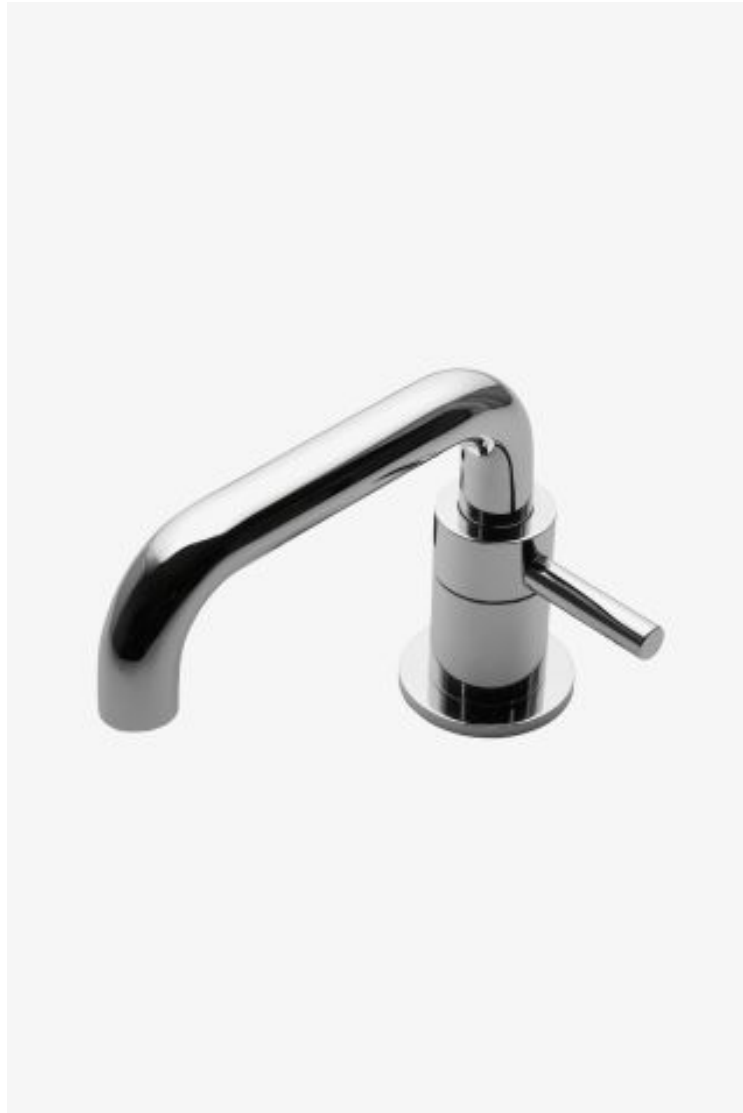

ESTB. 1978

WATERWORKS

Flyte

Flyte Low Profile One Hole Deck Mounted Lavatory Faucet with Metal Lever Handles

Style #: FL50LS

Available in Matte Black, Nickel and Chrome

ESTB. 1978

WATERWORKS

THE COLLECTION: Flyte

Pure Modernism. Like minimalist works of art, the elegant proportions of these light, fluid elements bring sculptural reference to a room.

FEATURES

- Push touch Euro style drain included.
 - This item is stocked in a Chrome and Nickel finishes.
 - Lever Handle
 - Standard flow rate is 1.2gpm (4.5 L/min) and meets State of California requirements. Also available in other flow options. Contact a sales associate for details.
-

AVAILABLE OPTIONS

Metal Finish	Item Number	Price
Chrome	07-96858-97609	£615
Nickel	FL50LS-12N	£615
Matte Black	FL50LS-12MBL	£800