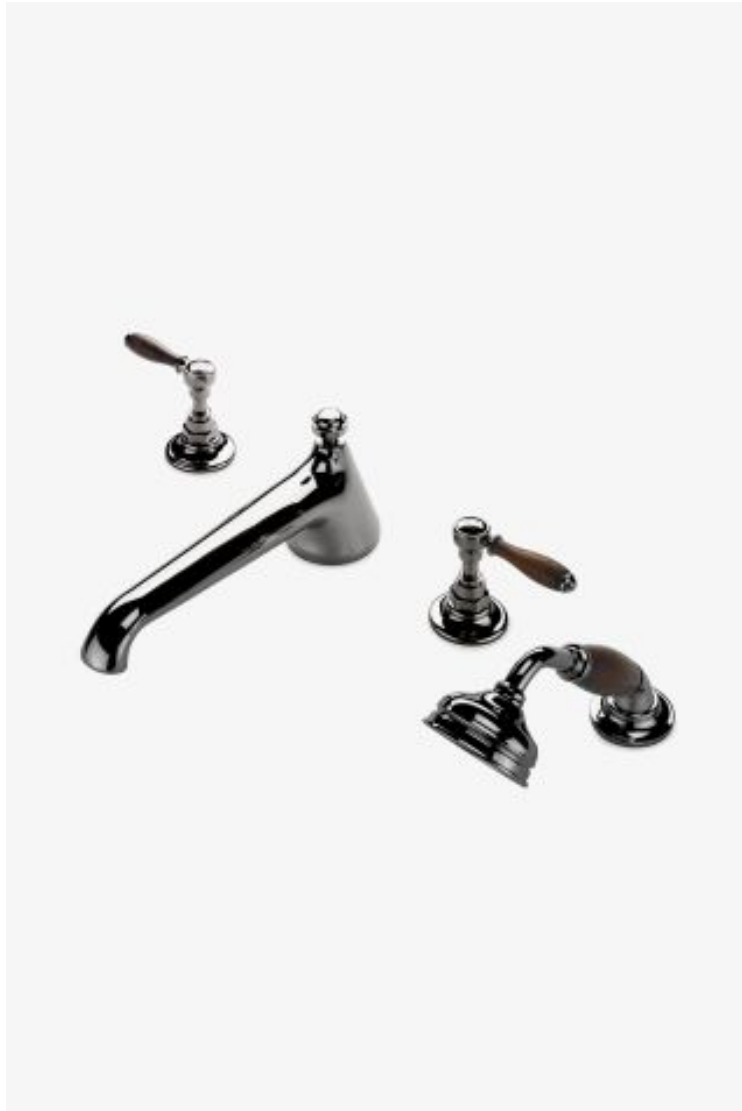

# Easton

## Easton Vintage Low Profile Concealed Tub Filler With Handshower and Oak Lever Handles

Style #: EA15TF

Available in Gold, Burnished Nickel, Chrome, Dark Nickel, Copper, Matte Gold, Nickel, Matte Nickel, Dark Brass and Brass