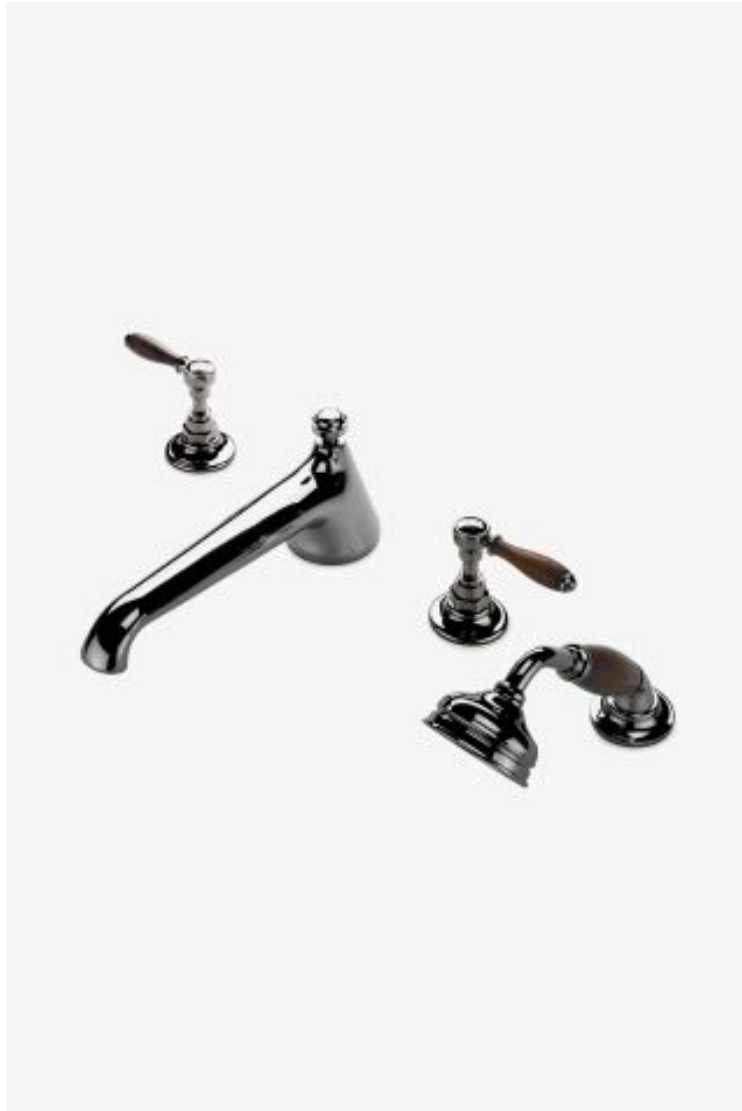

ESTB. 1978

WATERWORKS

Easton

Easton Vintage Low Profile Concealed Tub Filler With Handshower and Oak Lever Handles

Style #: EA15TF

Available in Matte Nickel, Dark Brass, Brass, Gold, Burnished Nickel, Chrome, Dark Nickel, Copper, Matte Gold and Nickel

ESTB. 1978

WATERWORKS

THE COLLECTION: Easton

Drawing on Edwardian style, Easton is the most extensive Waterworks family; a range of moods and a selection of products from fittings to furniture.

FEATURES

- Standard flow rate is 2.5gpm for handshower only. Also available in high efficiency flow options. Contact your sales associate or call 1 (800) 899-6757 for details.
-

AVAILABLE OPTIONS

Metal Finish	Item Number	Price
Gold	09-03891-11654	£7,803
Dark Brass	09-09777-32629	£5,026
Nickel	09-24228-43637	£3,175
Copper	09-30262-86309	£5,026
Chrome	09-31094-07721	£3,175
Burnished Nickel	09-38770-26700	£4,101
Brass	09-66258-49366	£3,175
Matte Nickel	09-89942-27660	£4,101
Matte Gold	09-95877-45656	£7,803
Dark Nickel	09-44314-82105	£5,026