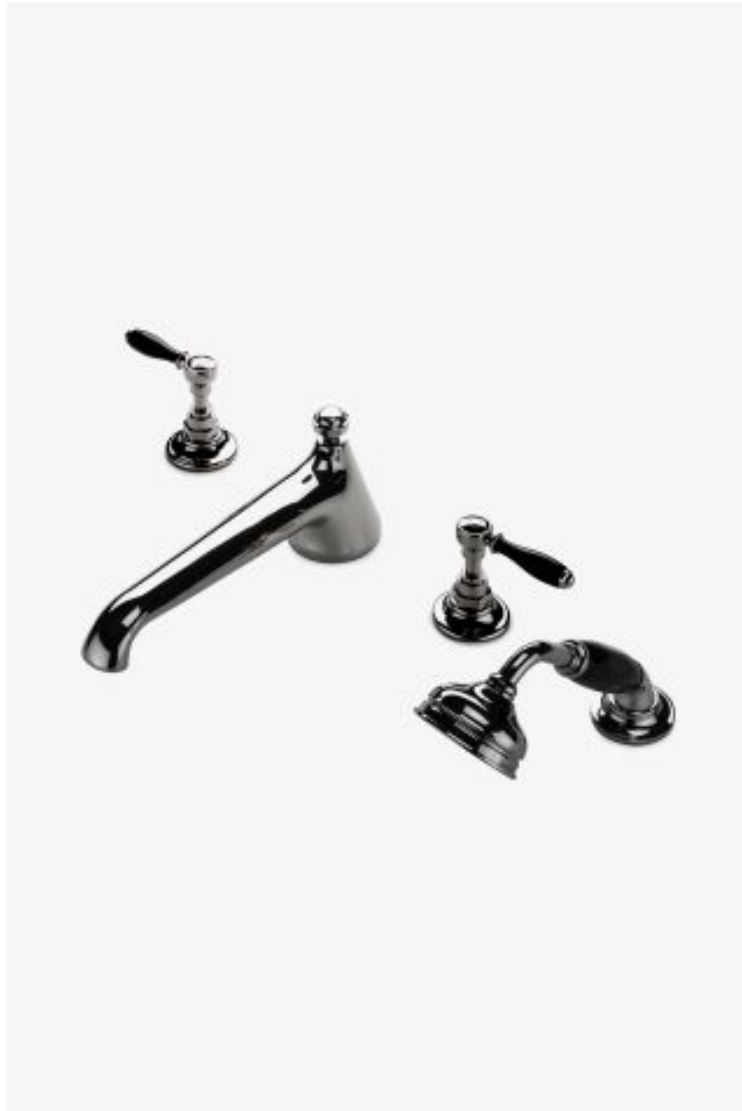

ESTB. 1978

WATERWORKS

Easton

Easton Vintage Low Profile Concealed Tub Filler With Handshower and Black Porcelain Lever Handles

Style #: EA14TF

Available in Dark Nickel, Gold, Brass, Chrome, Copper, Burnished Nickel, Nickel, Dark Brass, Matte Nickel and Matte Gold

ESTB. 1978

WATERWORKS

THE COLLECTION: Easton

Drawing on Edwardian style, Easton is the most extensive Waterworks family; a range of moods and a selection of products from fittings to furniture.

FEATURES

- Standard flow rate is 2.5gpm for handshower only. Also available in high efficiency flow options. Contact your sales associate or call 1 (800) 899-6757 for details.
-

AVAILABLE OPTIONS

Metal Finish	Item Number	Price
Dark Brass	09-66210-12141	£5,026
Burnished Nickel	09-60679-38804	£4,101
Chrome	09-25017-99761	£3,175
Gold	09-76897-92997	£7,803
Matte Gold	09-52752-63823	£7,803
Matte Nickel	09-99253-66335	£4,101
Nickel	09-23895-62536	£3,175
Copper	09-51196-58535	£5,026
Brass	09-07711-53683	£3,175
Dark Nickel	09-07238-47112	£5,026