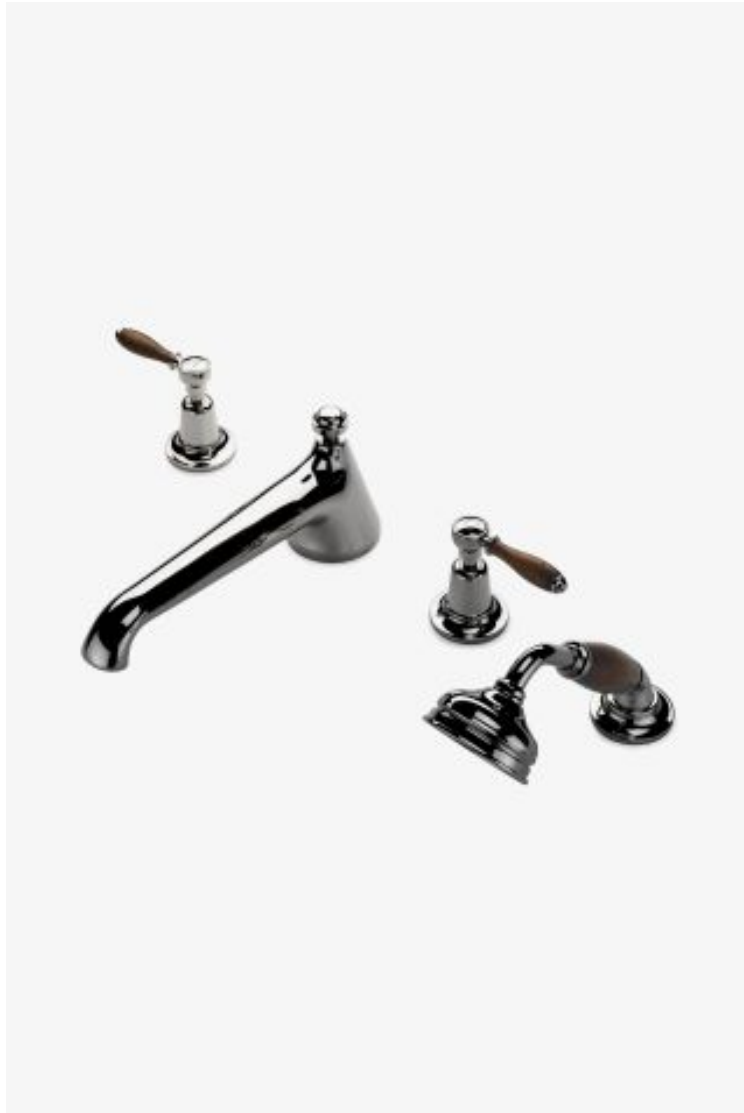

ESTB. 1978

WATERWORKS

Easton

Easton Classic Low Profile Concealed Tub Filler With Handshower and Oak Lever Handles

Style #: EA05TF

Available in Nickel, Burnished Nickel, Gold, Brass, Matte Nickel, Copper, Chrome, Dark Brass, Matte Gold and Dark Nickel

ESTB. 1978

WATERWORKS

THE COLLECTION: Easton

Drawing on Edwardian style, Easton is the most extensive Waterworks family; a range of moods and a selection of products from fittings to furniture.

FEATURES

- Brass metal is used for all trim and valve components.
 - The manufacturing process encompasses casting, turning, forging, hand-fitting and hand polishing.
 - Easton is our most comprehensive fittings family.
 - Easton has a clean-lined utilitarian profile, with a slightly elongated spout.
 - Standard flow rate is 2.5gpm for handshower only. Also available in high efficiency flow options. Contact your sales associate or call 1 (800) 899-6757 for details.
-

AVAILABLE OPTIONS

Metal Finish	Item Number	Price
Chrome	EA05TF-COK	£3,235
Matte Nickel	EA05TF-MNOK	£4,179
Gold	EA05TF-GOK	£7,953
Nickel	EA05TF-NOK	£3,235
Matte Gold	EA05TF-MGOK	£7,953
Dark Brass	EA05TF-DBOK	£5,122
Copper	EA05TF-CPROK	£5,122
Brass	EA05TF-BOK	£3,235
Burnished Nickel	EA05TF-BUNOK	£4,179
Dark Nickel	EA05TF-DNOK	£5,122