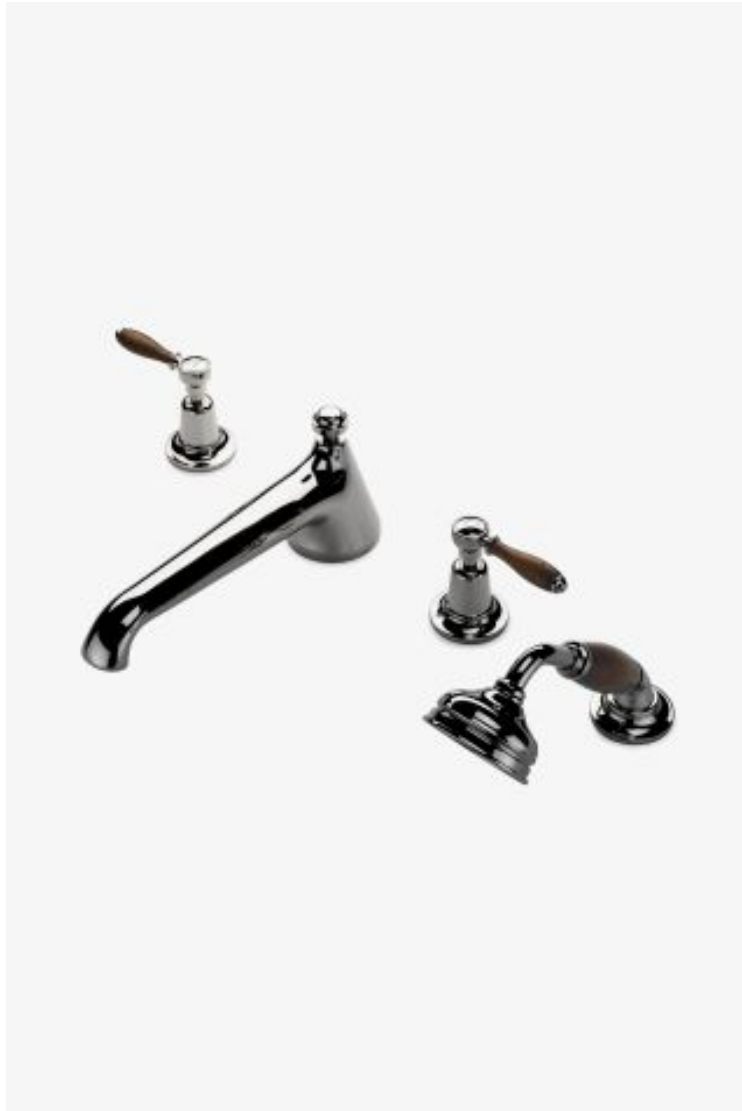

# Easton

## Easton Classic Low Profile Concealed Tub Filler With Handshower and Oak Lever Handles

Style #: EA05TF

Available in Matte Gold, Dark Nickel, Nickel, Burnished Nickel, Gold, Brass, Matte Nickel, Copper, Chrome and Dark Brass

## FEATURES

- Brass metal is used for all trim and valve components.
  - The manufacturing process encompasses casting, turning, forging, hand-fitting and hand polishing.
  - Easton is our most comprehensive fittings family.
  - Easton has a clean-lined utilitarian profile, with a slightly elongated spout.
  - Standard flow rate is 2.5gpm for handshower only. Also available in high efficiency flow options. Contact your sales associate or call 1 (800) 899-6757 for details.
- 

## AVAILABLE OPTIONS

Metal Finish	Item Number	Price
Chrome	09-04285-37442	£3,235
Matte Nickel	09-34644-25264	£4,179
Gold	09-46868-65081	£7,953
Nickel	09-50934-25945	£3,235
Matte Gold	09-56148-51870	£7,953
Dark Brass	09-57618-50747	£5,122
Copper	09-64531-40841	£5,122
Brass	09-72860-80913	£3,235
Burnished Nickel	09-90502-55187	£4,179
Dark Nickel	09-94787-82320	£5,122