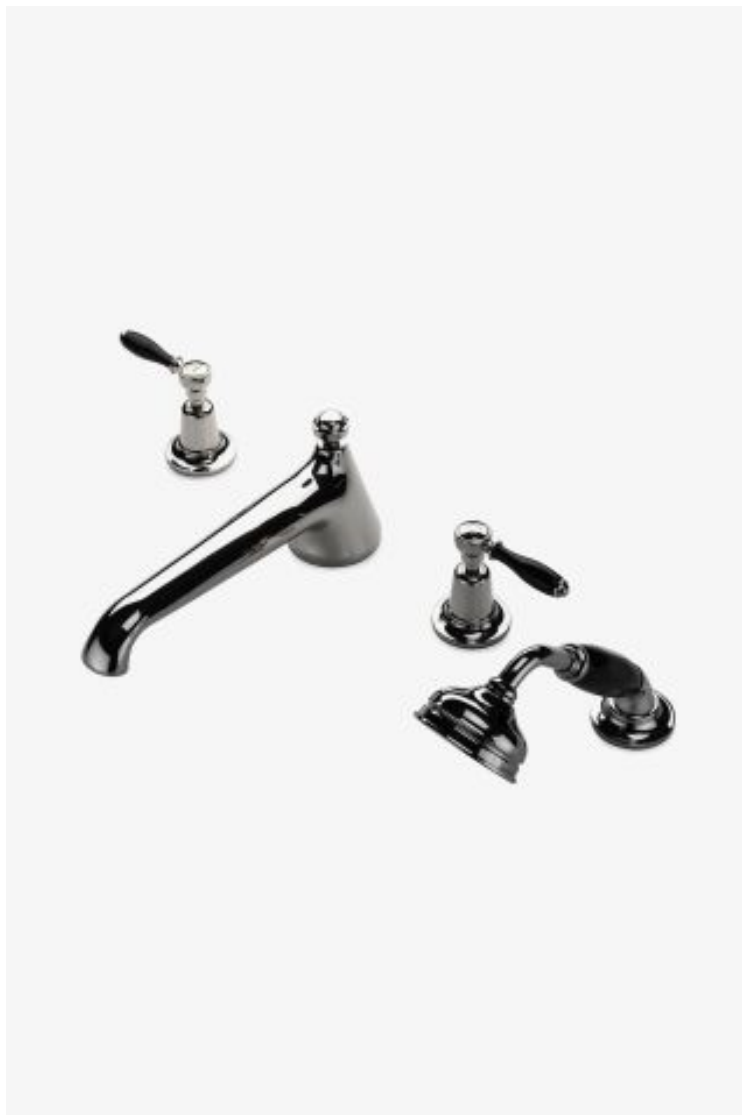

ESTB. 1978

WATERWORKS

Easton

Easton Classic Low Profile Concealed Tub Filler With Handshower and Black Porcelain Lever Handles

Style #: EA04TF

Available in Brass, Chrome, Copper, Burnished Nickel, Nickel, Dark Brass, Matte Nickel, Matte Gold, Dark Nickel and Gold

ESTB. 1978

WATERWORKS

THE COLLECTION: Easton

Drawing on Edwardian style, Easton is the most extensive Waterworks family; a range of moods and a selection of products from fittings to furniture.

FEATURES

- Brass metal is used for all trim and valve components.
 - The manufacturing process encompasses casting, turning, forging, hand-fitting and hand polishing.
 - Easton is our most comprehensive fittings family.
 - Easton has a clean-lined utilitarian profile, with a slightly elongated spout.
 - Standard flow rate is 2.5gpm for handshower only. Also available in high efficiency flow options. Contact your sales associate or call 1 (800) 899-6757 for details.
-

AVAILABLE OPTIONS

Metal Finish	Item Number	Price
Dark Brass	EA04TF-DBBK	£5,122
Burnished Nickel	EA04TF-BUNBK	£4,179
Chrome	EA04TF-CBK	£3,235
Gold	EA04TF-GBK	£7,953
Matte Gold	EA04TF-MGBK	£7,953
Matte Nickel	EA04TF-MNBK	£4,179
Nickel	EA04TF-NBK	£3,235
Copper	EA04TF-CPRBK	£5,122
Brass	EA04TF-BBK	£3,235
Dark Nickel	EA04TF-DNBK	£5,122