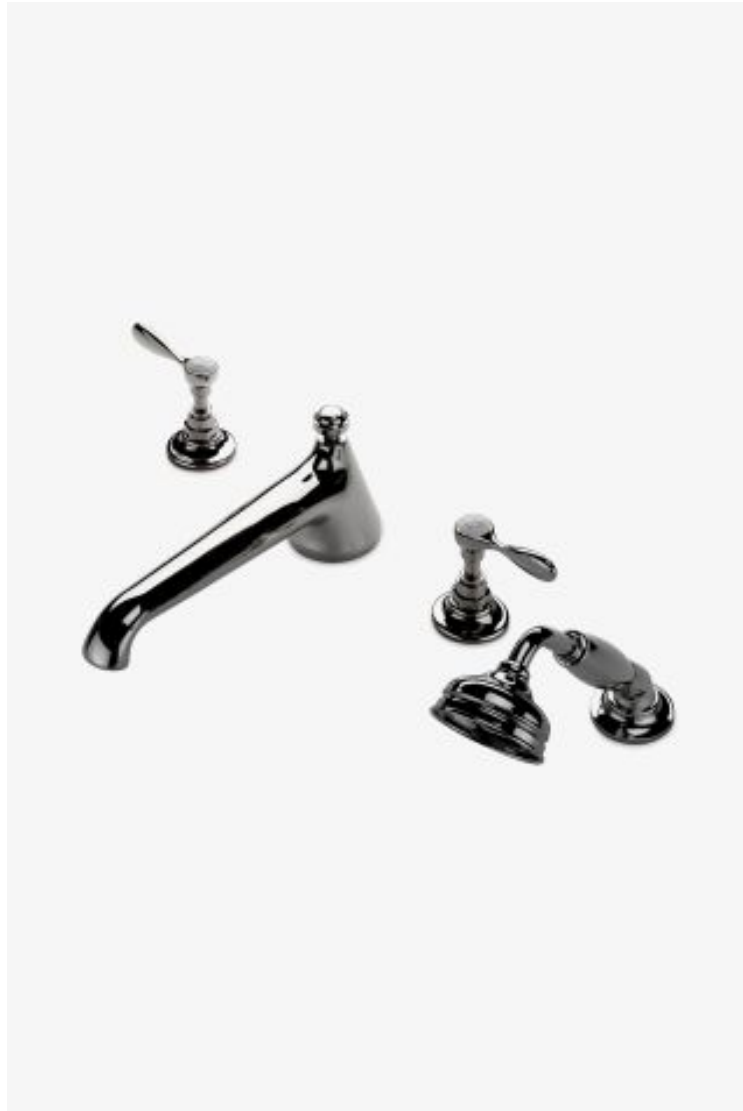

ESTB. 1978

WATERWORKS

Easton

Easton Vintage Low Profile Concealed Tub Filler With Handshower and Metal Lever Handles

Style #: EA12TF

Available in Brass, Nickel, Chrome, Dark Nickel, Copper, Dark Brass, Matte Gold, Matte Nickel, Gold and Burnished Nickel

ESTB. 1978

WATERWORKS

THE COLLECTION: Easton

Drawing on Edwardian style, Easton is the most extensive Waterworks family; a range of moods and a selection of products from fittings to furniture.

FEATURES

- Brass metal is used for all trim and valve components
 - The manufacturing process encompasses casting, turning, forging, hand-fitting and hand polishing.
 - Easton is our most comprehensive fittings family.
 - Easton has a clean-lined utilitarian profile, with a slightly elongated spout.
 - Standard flow rate is 2.5gpm for handshower only. Also available in high efficiency flow options. Contact your sales associate or call 1 (800) 899-6757 for details.
-

AVAILABLE OPTIONS

Metal Finish	Item Number	Price
Brass	EA12TF-B	£3,175
Gold	EA12TF-G	£7,803
Matte Gold	EA12TF-MG	£7,803
Copper	EA12TF-CPR	£5,026
Chrome	EA12TF-C	£3,175
Nickel	EA12TF-N	£3,175
Burnished Nickel	EA12TF-BUN	£4,101
Matte Nickel	EA12TF-MN	£4,101
Dark Brass	EA12TF-DB	£5,026
Dark Nickel	EA12TF-DN	£5,026