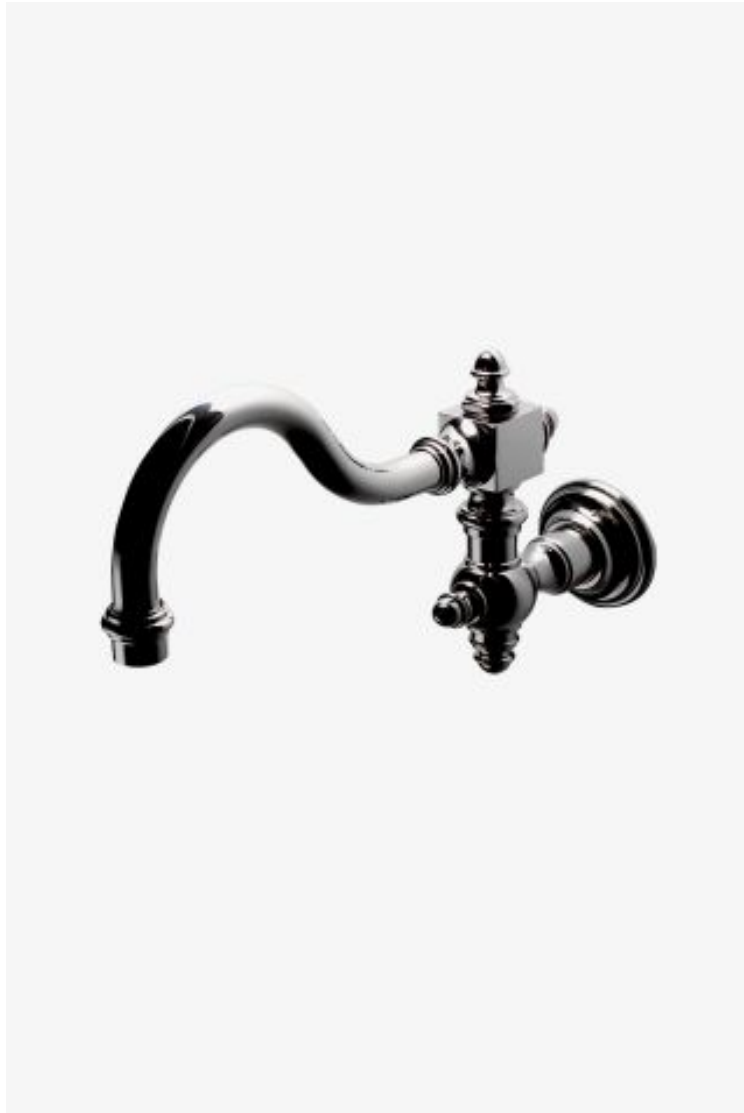

## Amelie Wall Mounted Tub Spout

*Style #: AM17TS*

Available in Dark Brass, Nickel, Matte Nickel, Matte Gold, Gold, Brass, Chrome and Copper

WATERWORKS