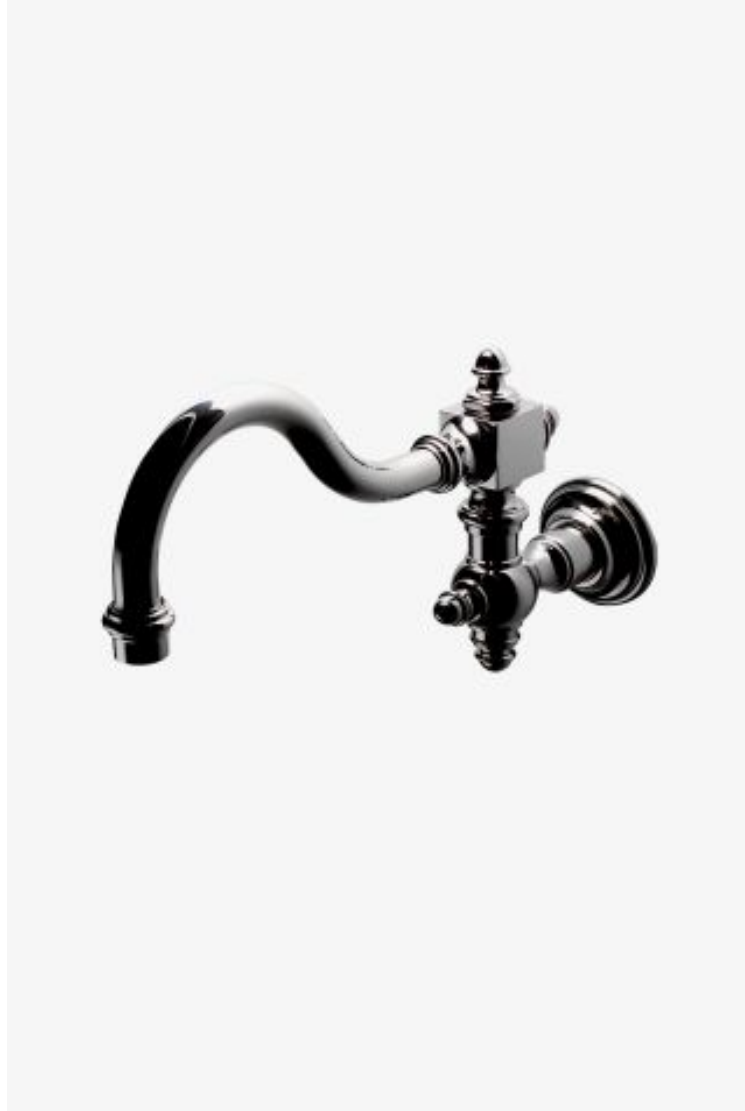

## Amelie Wall Mounted Tub Spout

*Style #: AM17TS*

Available in Copper, Dark Brass, Nickel, Matte Nickel, Matte Gold, Gold, Brass and Chrome

ESTB. 1978

WATERWORKS