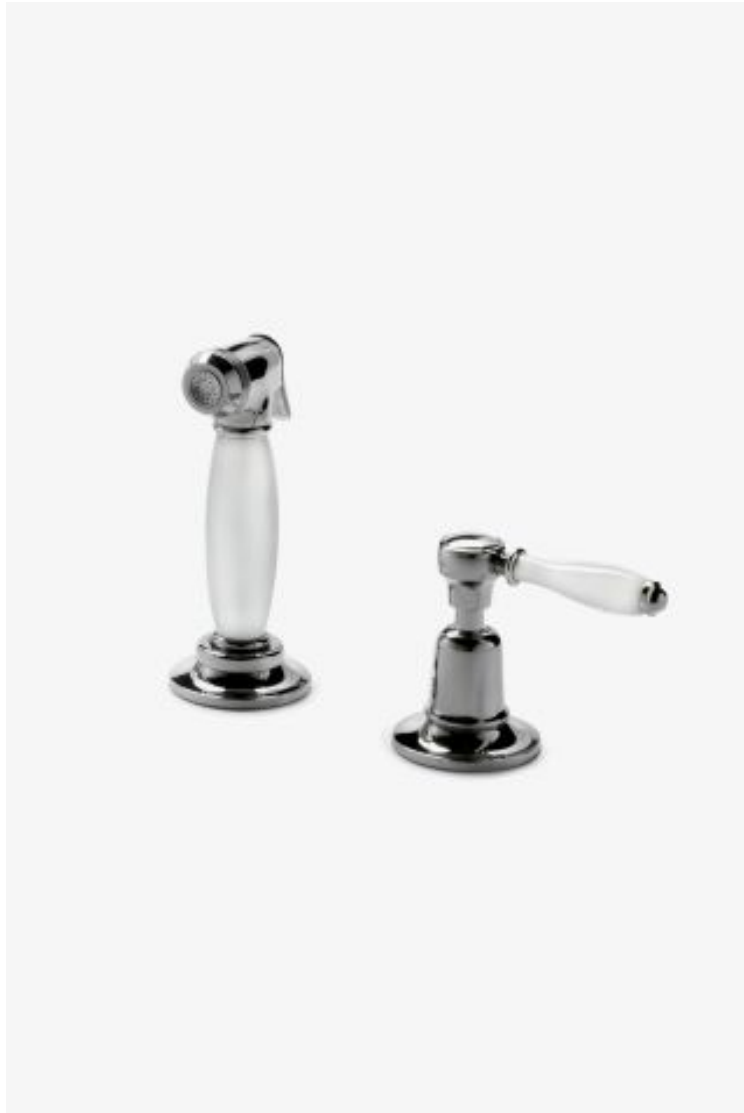

ESTB. 1978

WATERWORKS

Easton

Easton Classic Spray, White Porcelain Lever Handle

Style #: EAKM08

Available in Brass, Burnished Nickel, Copper, Matte Gold, Dark Nickel, Dark Brass, Nickel, Gold, Chrome, Vintage Brass, Matte Nickel and Burnished Brass

ESTB. 1978

WATERWORKS

THE COLLECTION: Easton

Drawing on Edwardian style, Easton is the most extensive Waterworks family; a range of moods and a selection of products from fittings to furniture.

FEATURES

- Brass metal is used for all trim and valve components
 - The manufacturing process encompasses casting, turning, forging, hand-fitting and hand polishing.
 - Easton is our most comprehensive fittings family.
 - Easton has a clean-lined utilitarian profile, with a slightly elongated spout.
 - Standard flow rate is 2.2gpm (8.3 L/min) and State of California requires a maximum of 1.8gpm(6.8 L/min). Also available in other flow options. Contact a sales associate for details.
-

AVAILABLE OPTIONS

Metal Finish	Item Number	Price
Dark Brass	EAKM08-18DB	£1,640
Copper	EAKM08-18CPR	£1,640
Brass	EAKM08-18B	£1,025
Matte Nickel	EAKM08-18MN	£1,333
Chrome	EAKM08-18C	£1,025
Nickel	EAKM08-18N	£1,025
Matte Gold	EAKM08-18MG	£2,563
Burnished Nickel	EAKM08-18BUN	£1,333
Burnished Brass	EAKM08-18BB	£1,333
Vintage Brass	EAKM08-18VTB	£1,640
Gold	EAKM08-18G	£2,563
Dark Nickel	EAKM08-18DN	£1,640