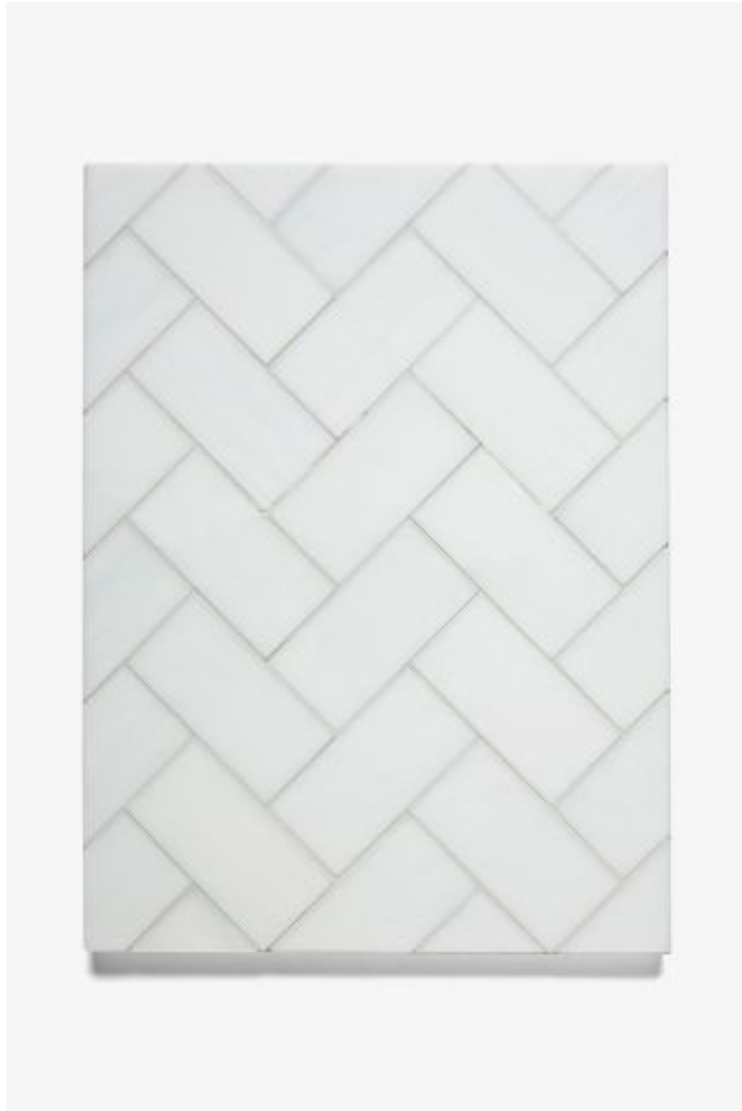

ESTB. 1978

WATERWORKS

Repose

Repose 2" x 4" Herringbone Mosaic

Style #: RPMOH3

ESTB. 1978

W A T E R W O R K S

THE COLLECTION: Repose

Handmade for walls in an exquisite range of swirling shades and patterns, including antique mirror, these art-glass mosaics combine deep tonal movement with a lustrous gleam.

FEATURES

- Glossy palette has undulating swirls of lighter and darker shades, providing a sense of delicacy and lightness
 - The small scale but diverse range of designs illustrates stylish treatments for wall surfaces
 - Overall installation creates a unique blend of color and texture
 - Handmade, thin non-tempered glass mosaic exclusive to Waterworks
 - Compliments both the traditional and modern lifestyles
-