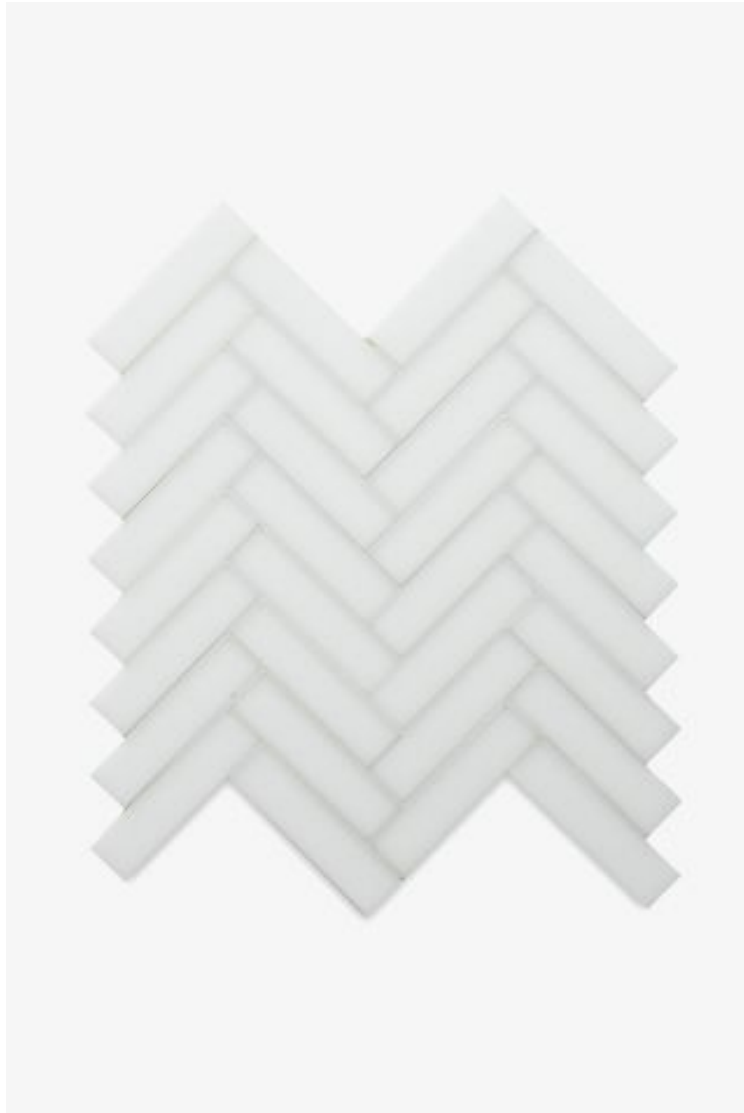

ESTB. 1978

WATERWORKS

Repose

Repose 1" x 4" Herringbone Mosaic

Style #: RPMOH1

ESTB. 1978

W A T E R W O R K S

THE COLLECTION: Repose

Handmade for walls in an exquisite range of swirling shades and patterns, including antique mirror, these art-glass mosaics combine deep tonal movement with a lustrous gleam.

FEATURES

- Glossy palette has undulating swirls of lighter and darker shades, providing a sense of delicacy and lightness
 - The small scale but diverse range of designs illustrates stylish treatments for wall surfaces
 - Overall installation creates a unique blend of color and texture
 - Handmade, thin non-tempered glass mosaic exclusive to Waterworks
 - Compliments both the traditional and modern lifestyles
-