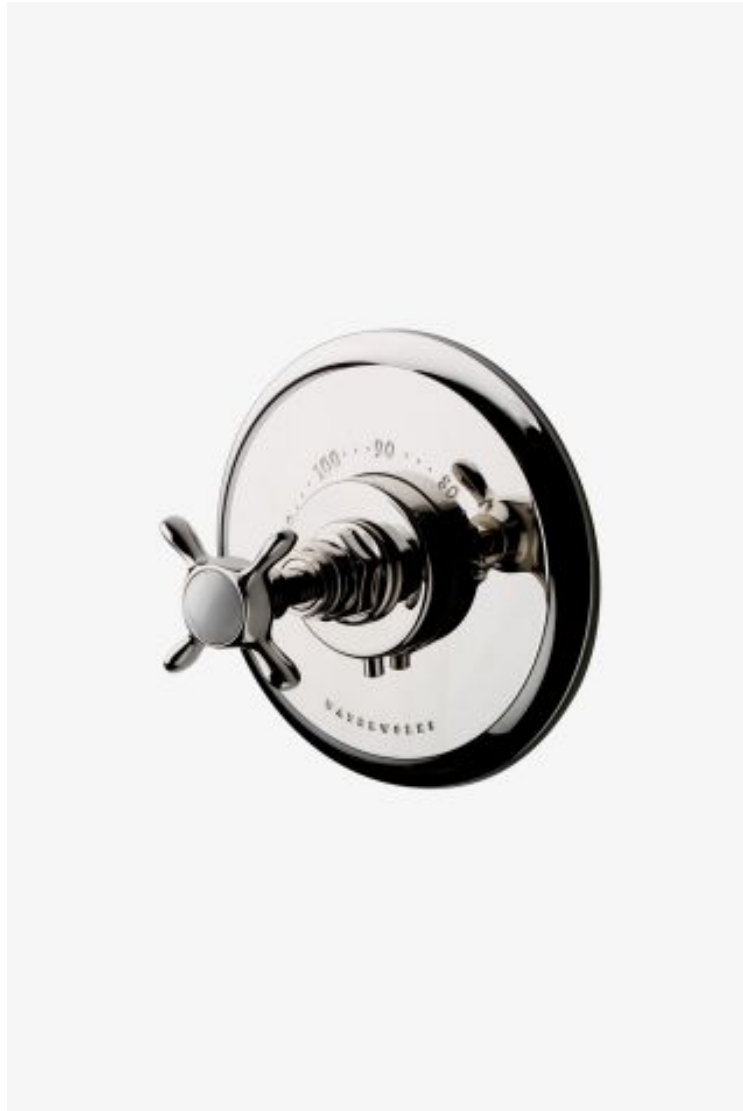

ESTB. 1978

WATERWORKS

Easton

Easton Vintage Thermostatic Control Valve Trim with Metal Cross Handle

Style #: EATH16

Available in Burnished Nickel, Brass, Copper, Gold, Matte Nickel, Dark Nickel, Chrome, Dark Brass, Nickel and Matte Gold

ESTB. 1978

WATERWORKS

THE COLLECTION: Easton

Drawing on Edwardian style, Easton is the most extensive Waterworks family; a range of moods and a selection of products from fittings to furniture.

FEATURES

- Brass metal is used for all trim and valve components
 - The manufacturing process encompasses casting, turning, forging, hand-fitting and hand polishing.
 - Easton is our most comprehensive fittings family.
 - Easton has a clean-lined utilitarian profile, with a slightly elongated spout.
-

AVAILABLE OPTIONS

Metal Finish	Item Number	Price
Copper	EATH16-CPR	£2,128
Burnished Nickel	EATH16-BUN	£1,729
Nickel	EATH16-N	£1,330
Chrome	EATH16-C	£1,330
Matte Nickel	EATH16-MN	£1,729
Gold	EATH16-G	£3,325
Brass	EATH16-B	£1,330
Matte Gold	EATH16-MG	£3,325
Dark Brass	EATH16-DB	£2,128
Dark Nickel	EATH16-DN	£2,128