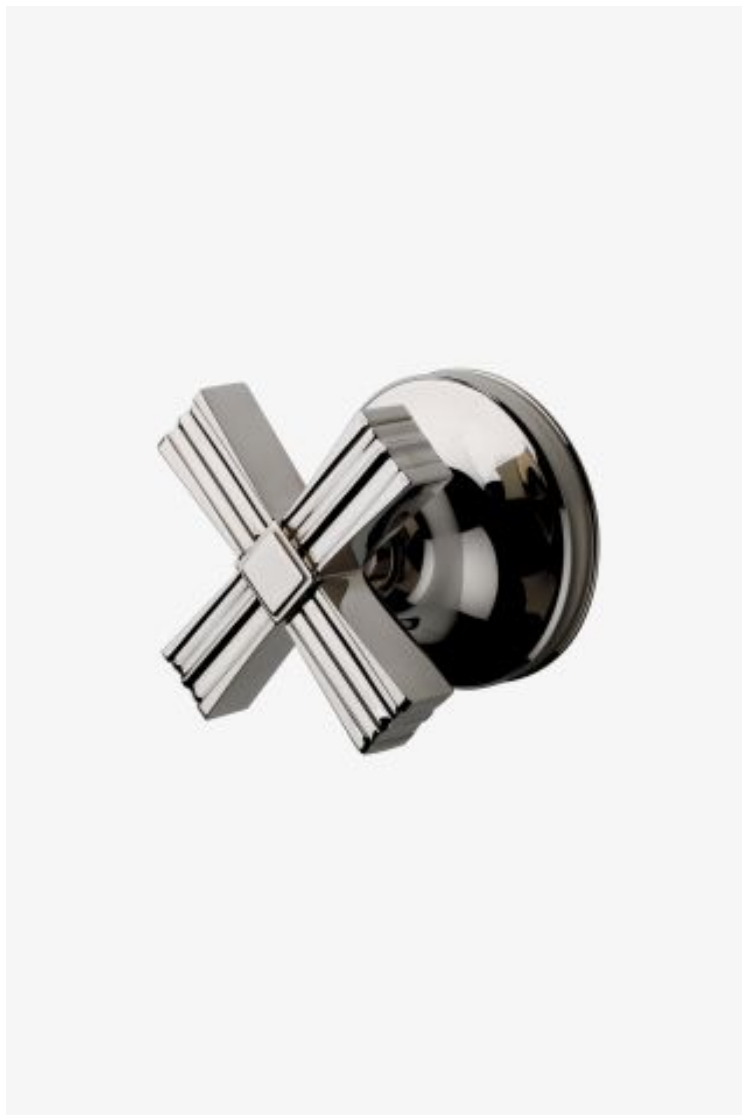

ESTB. 1978

WATERWORKS

Boulevard

Boulevard Volume Control Valve Trim with Metal Cross Handle

Style #: BDVC47

Available in Matte Nickel, Dark Nickel, Dark Brass, Brass, Matte Gold, Chrome, Burnished Brass, Gold, Nickel, Vintage Brass, Copper and Burnished Nickel

ESTB. 1978

WATERWORKS

THE COLLECTION: Boulevard

Inspiration from 1930s objects evokes extravagance: a strong silhouette, lavish scale and elegant decoration. Machine and artisan hands yield crisp details and curves.

FEATURES

- Metal cross handle
- Used to control water flow to a single waterway outlet such as a shower head, handshower, or tub spout
- Solidly sized and generous in scale, decorative elements convey a sense of substance
- Stocked in Nickel and Unlacquered Brass
- Requires rough valve, sold separately: GUV16 (US) / GU16VC (UK) or GUV17 (US) / GU17VC (UK)

AVAILABLE OPTIONS

Metal Finish	Item Number	Price
Dark Brass	BDVC47-DB	£1,144
Burnished Nickel	BDVC47-BUN	£930
Vintage Brass	BDVC47-VTB	£1,144
Gold	BDVC47-G	£1,788
Chrome	BDVC47-C	£715
Brass	BDVC47-B	£715
Matte Nickel	BDVC47-MN	£930
Copper	BDVC47-CPR	£1,144
Nickel	BDVC47-N	£715
Burnished Brass	BDVC47-BB	£930
Matte Gold	BDVC47-MG	£1,788
Dark Nickel	BDVC47-DN	£1,144