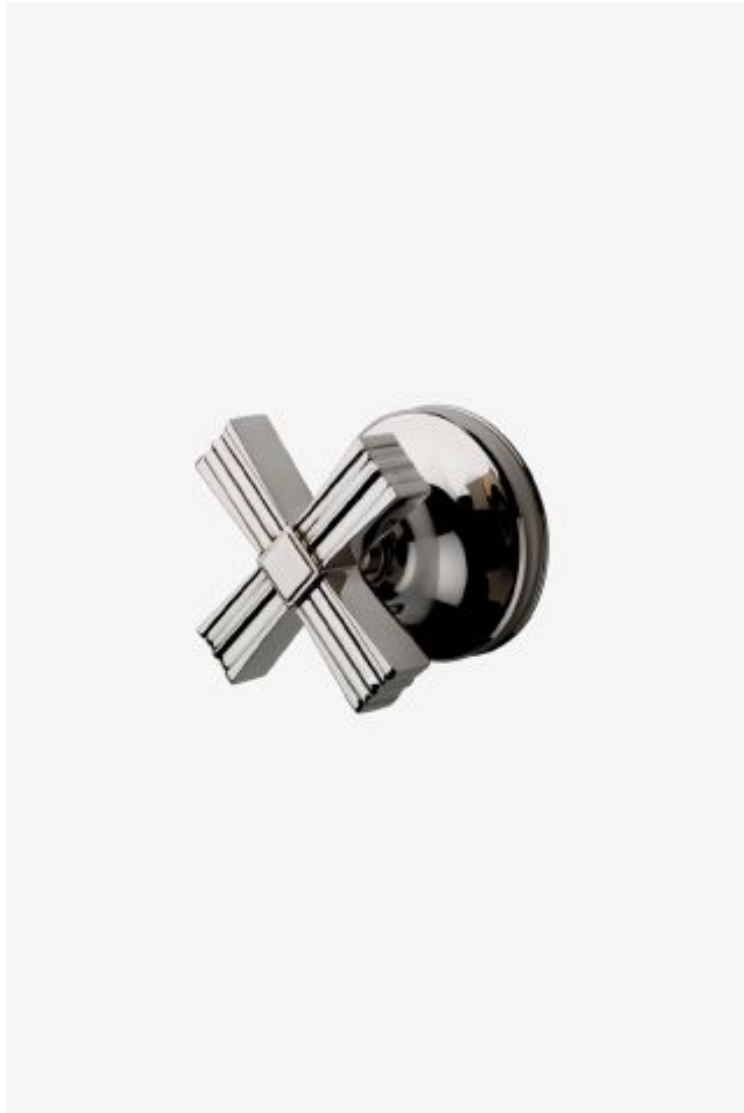

ESTB. 1978

WATERWORKS

Boulevard

Boulevard Volume Control Valve Trim with Metal Cross Handle

Style #: BDVC47

Available in Gold, Nickel, Vintage Brass, Copper, Burnished Nickel, Matte Nickel, Dark Nickel, Dark Brass, Brass, Matte Gold, Chrome and Burnished Brass

ESTB. 1978

WATERWORKS

THE COLLECTION: Boulevard

Inspiration from 1930s objects evokes extravagance: a strong silhouette, lavish scale and elegant decoration. Machine and artisan hands yield crisp details and curves.

FEATURES

- Metal cross handle
- Used to control water flow to a single waterway outlet such as a shower head, handshower, or tub spout
- Solidly sized and generous in scale, decorative elements convey a sense of substance
- Stocked in Nickel and Unlacquered Brass
- Requires rough valve, sold separately: GUV16 (US) / GU16VC (UK) or GUV17 (US) / GU17VC (UK)

AVAILABLE OPTIONS

Metal Finish	Item Number	Price
Dark Brass	BDVC47-DB	£1,144
Burnished Nickel	BDVC47-BUN	£930
Vintage Brass	BDVC47-VTB	£1,144
Gold	BDVC47-G	£1,788
Chrome	BDVC47-C	£715
Brass	BDVC47-B	£885
Matte Nickel	BDVC47-MN	£1,151
Copper	BDVC47-CPR	£1,144
Nickel	BDVC47-N	£885
Burnished Brass	BDVC47-BB	£930
Matte Gold	BDVC47-MG	£1,788
Dark Nickel	BDVC47-DN	£1,144