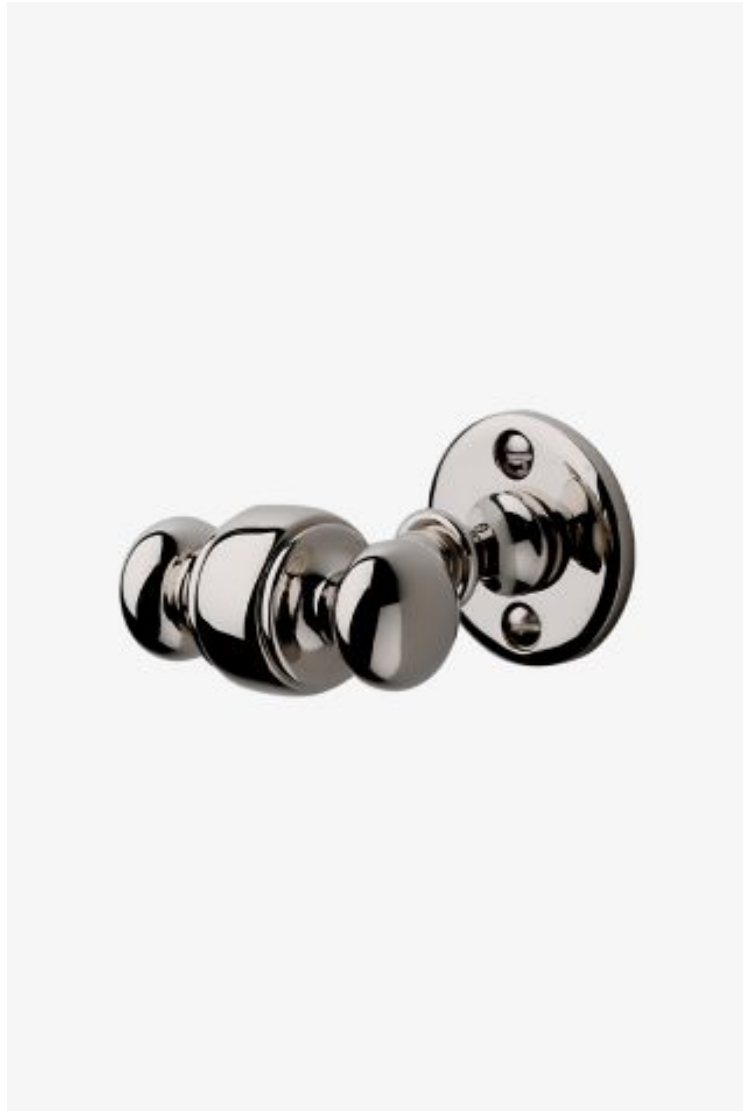

ESTB. 1978

WATERWORKS

Crystal

Crystal Horizontal Double Robe Hook

Style #: CRRH46

Available in Gold, Matte Gold, Dark Nickel, Matte Nickel, Dark Brass, Brass, Burnished Brass, Chrome, Burnished Nickel and Nickel

ESTB. 1978

WATERWORKS

THE COLLECTION: Crystal

Comprehensive and universal, the classic design of Crystal is appropriate to partner with any line of fittings and fixtures from modern to traditional. The weight and quality of these handcrafted pieces is unsurpassed.

FEATURES

- Brass material is used for trim and mounting hardware kit.
- The manufacturing process encompasses turning, soldering, hand-fitting and hand polishing.
- Eased turnings, clean lines and moderate scale convey elegant utility.