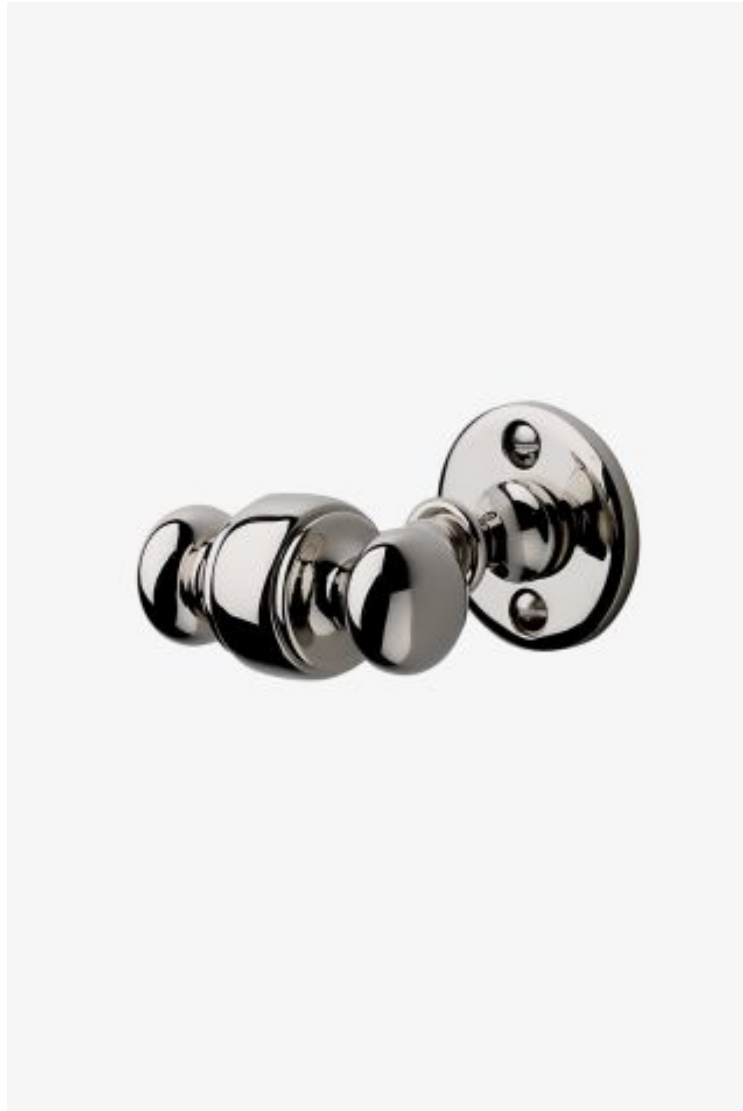

ESTB. 1978

WATERWORKS

Crystal

Crystal Horizontal Double Robe Hook

Style #: CRRH46

Available in Dark Nickel, Matte Gold, Dark Brass, Matte Nickel, Burnished Brass, Brass, Burnished Nickel, Chrome, Gold, Nickel and Vintage Brass

ESTB. 1978

WATERWORKS

THE COLLECTION: Crystal

Comprehensive and universal, the classic design of Crystal is appropriate to partner with any line of fittings and fixtures from modern to traditional. The weight and quality of these handcrafted pieces is unsurpassed.

FEATURES

- Brass material is used for trim and mounting hardware kit.
- The manufacturing process encompasses turning, soldering, hand-fitting and hand polishing.
- Eased turnings, clean lines and moderate scale convey elegant utility.