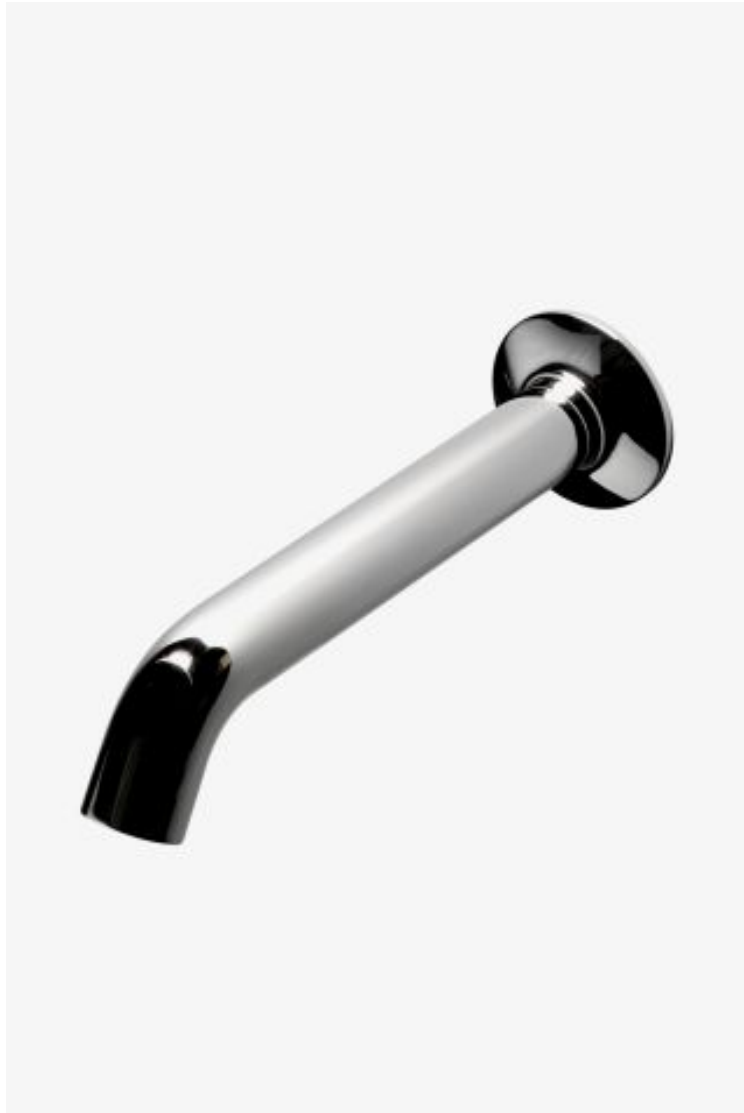

ESTB. 1978

WATERWORKS

.25

.25 Wall Mounted Tub Spout

Style #: PTTS82

Available in Matte Nickel, Brass, Dark Brass, Matte Gold, Burnished Nickel, Gold, Nickel, Copper, Vintage Brass, Chrome, Burnished Brass and Dark Nickel

ESTB. 1978

WATERWORKS

THE COLLECTION: .25

.25 is the ultimate in utilitarian elegance: A simple and understated design that is equally functional and beautiful.

FEATURES

- Works seamlessly with Waterworks' thermostatic or diverter shower systems
 - Unrestricted flow of approximately 12 gallons per minute (GPM)
-

AVAILABLE OPTIONS

Metal Finish	Item Number	Price
Chrome	PTTS82-C	£625
Nickel	PTTS82-N	£625
Burnished Nickel	PTTS82-BUN	£813
Dark Brass	PTTS82-DB	£1,000
Matte Nickel	PTTS82-MN	£813
Burnished Brass	PTTS82-BB	£813
Copper	PTTS82-CPR	£1,000
Gold	PTTS82-G	£1,563
Matte Gold	PTTS82-MG	£1,563
Brass	PTTS82-B	£625
Dark Nickel	PTTS82-DN	£1,000
Vintage Brass	PTTS82-VTB	£1,000