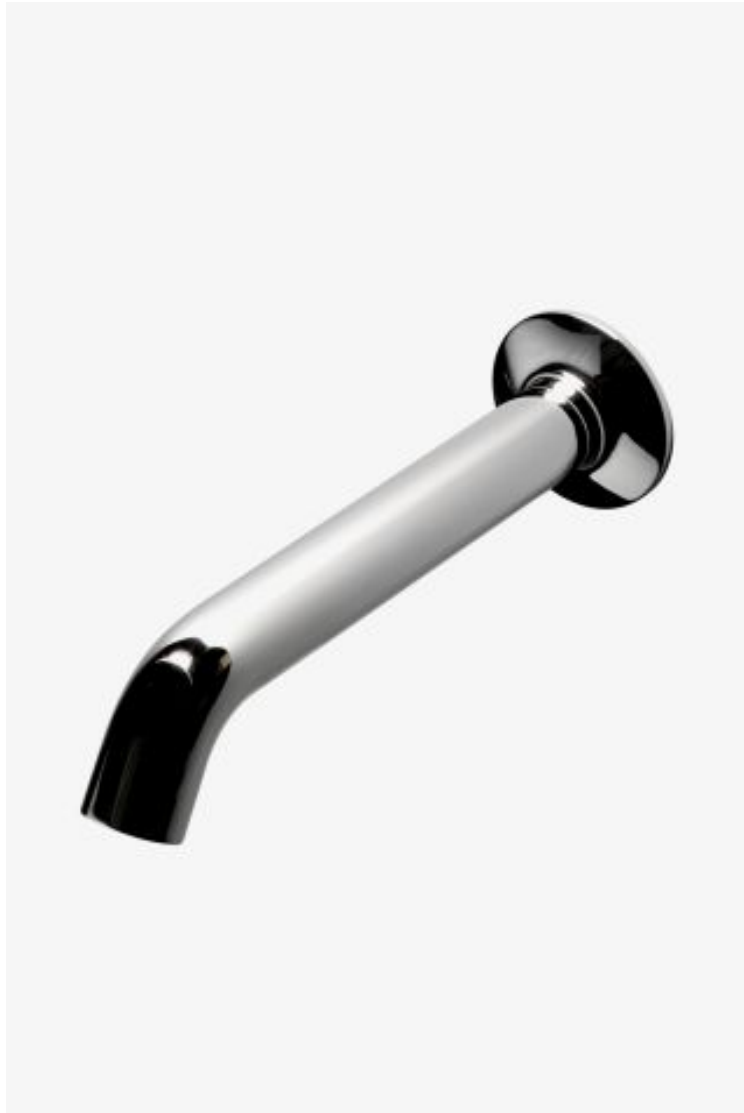

ESTB. 1978

WATERWORKS

.25

.25 Wall Mounted Tub Spout

Style #: PTTS82

Available in Matte Nickel, Brass, Dark Brass, Matte Gold, Burnished Nickel, Gold, Nickel, Copper, Vintage Brass, Chrome, Burnished Brass and Dark Nickel

ESTB. 1978

WATERWORKS

THE COLLECTION: .25

.25 is the ultimate in utilitarian elegance: A simple and understated design that is equally functional and beautiful.

FEATURES

- Works seamlessly with Waterworks' thermostatic or diverter shower systems
 - Unrestricted flow of approximately 12 gallons per minute (GPM)
-

AVAILABLE OPTIONS

Metal Finish	Item Number	Price
Chrome	PTTS82-C	£775
Nickel	PTTS82-N	£625
Burnished Nickel	PTTS82-BUN	£813
Dark Brass	PTTS82-DB	£1,000
Matte Nickel	PTTS82-MN	£1,008
Burnished Brass	PTTS82-BB	£1,008
Copper	PTTS82-CPR	£1,000
Gold	PTTS82-G	£1,563
Matte Gold	PTTS82-MG	£1,563
Brass	PTTS82-B	£775
Dark Nickel	PTTS82-DN	£1,240
Vintage Brass	PTTS82-VTB	£1,000