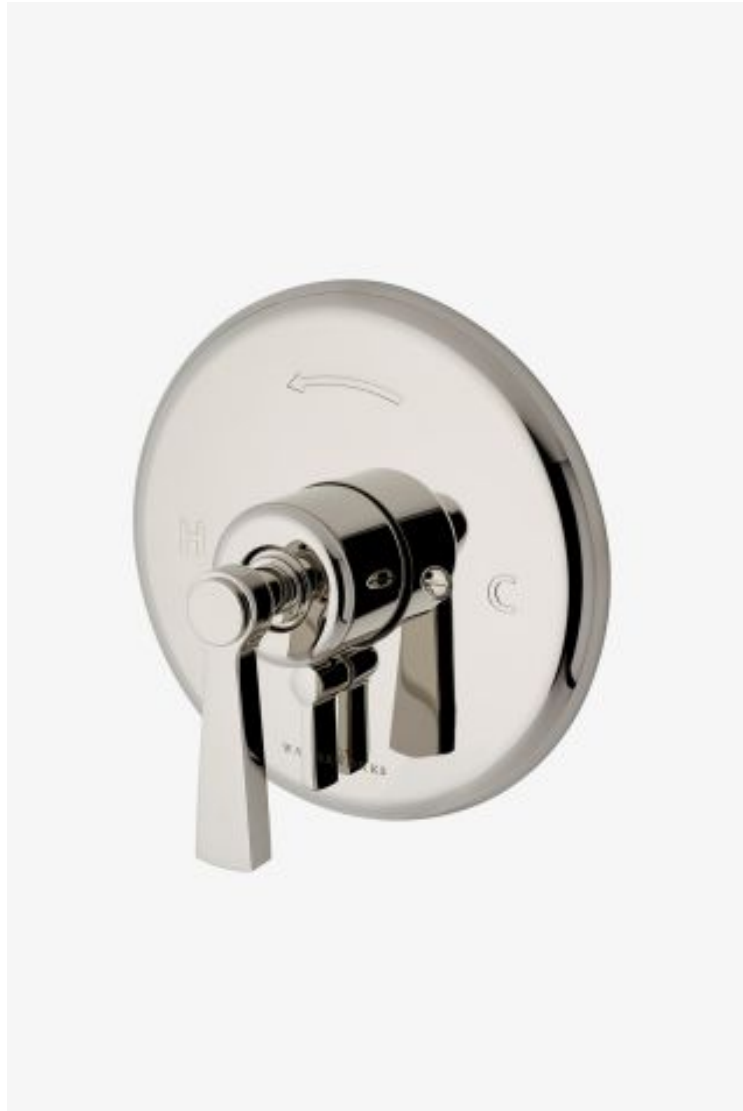

## Transit Pressure Balance with Diverter Trim with Lever Handle

*Style #: TRPB30*

Available in Dark Brass, Copper, Matte Gold, Burnished Brass, Gold, Burnished Nickel, Dark Nickel, Matte Nickel and Vintage Brass

#### THE COLLECTION: Transit

Stylish simplicity that fits into any decor. Each design represents a sophisticated mix of modern and traditional influences, streamlined into a sculpted and tapered look.

---

#### FEATURES

- Lever Handle
- Stocked in Chrome, Nickel and Brass
- Integrated diverter allows bather to move water between two sources
- Requires valve rough GUPB87 (USA) or GU87PB (UK) sold separately