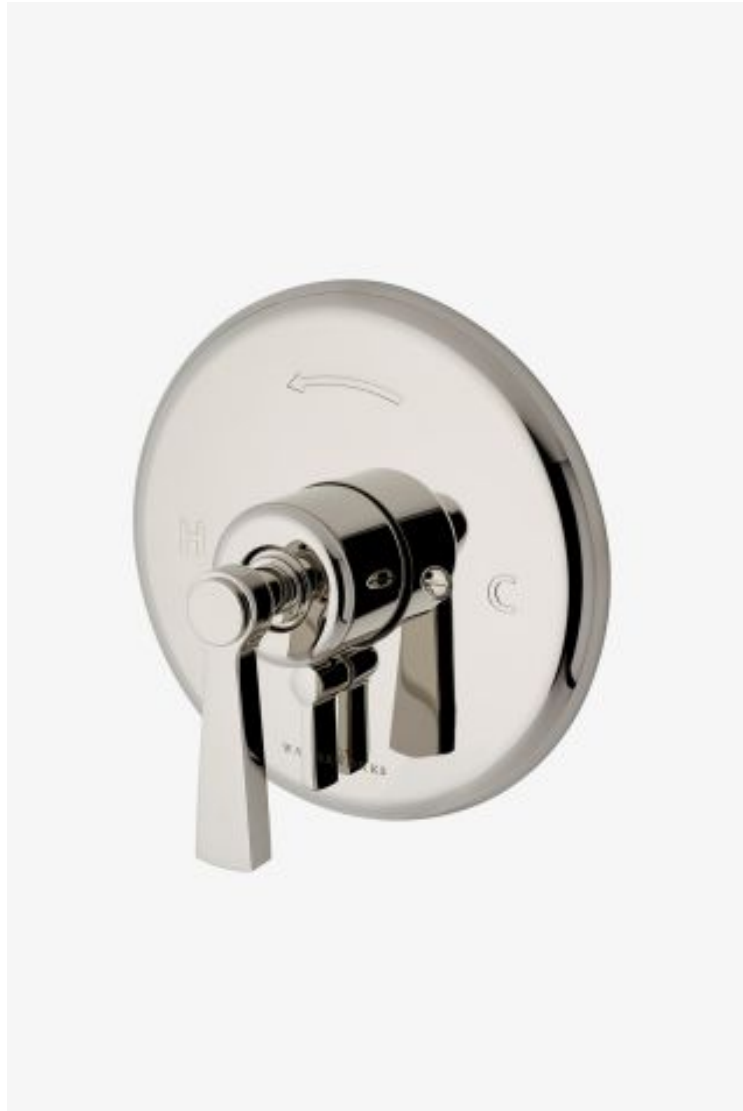

## Transit Pressure Balance with Diverter Trim with Lever Handle

*Style #: TRPB30*

Available in Matte Gold, Nickel, Burnished Brass, Gold, Burnished Nickel, Dark Nickel, Matte Nickel, Vintage Brass, Brass, Dark Brass, Chrome and Copper

## THE COLLECTION: Transit

Stylish simplicity that fits into any decor. Each design represents a sophisticated mix of modern and traditional influences, streamlined into a sculpted and tapered look.

---

### FEATURES

- Lever Handle
- Stocked in Chrome, Nickel and Brass
- Integrated diverter allows bather to move water between two sources
- Requires valve rough GUPB87 (USA) or GU87PB (UK) sold separately